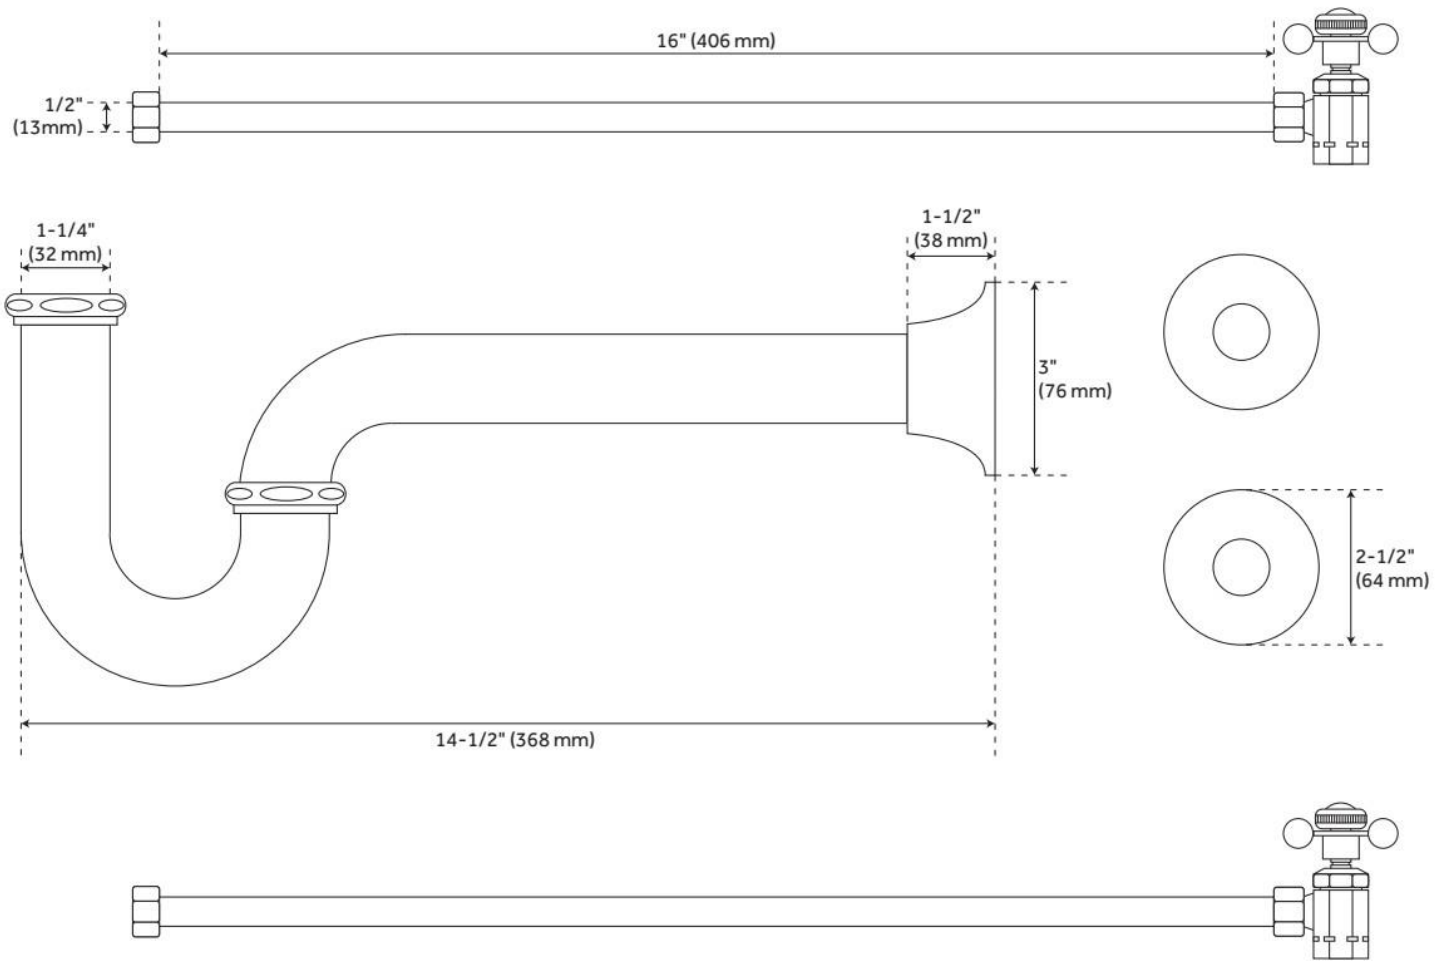

BATHROOM TRIM KIT FOR COPPER PIPE - FROM WALL

SKU: 925025

Code: SH196827, SH196828, SH204071, SH219636, SH204072, SH422623

FEATURES

Material: Brass

Fits Drain Hole Size: 1-1/4"

LISTED ID: 522848, 522847, 522849, 522850, 522846

ADDITIONAL FEATURES

- Includes angle stops, escutcheons, supply tubes and 1-1/4" P- trap.
- P-trap measures 14-1/2" L.
- 1-1/2" x 3" DIA (diameter) wall flange for p-trap.
- Includes 1/2" tubing x 16" long supply lines (1/2" tubing x 20" long for Chrome and Antique Copper finishes).
- 2-1/2" diameter wall flanges for supply lines.
- 5/8" OD compression angle stops for 1/2" copper pipe.
- Angle stops have cross handles with porcelain insets marked "H" and "C".

REVISED 7/3/2024

BATHROOM TRIM KIT FOR COPPER PIPE - FROM WALL

SKU: 925025

Code: SH196827, SH196828, SH204071, SH219636, SH204072, SH422623

REVISED 7/3/2024