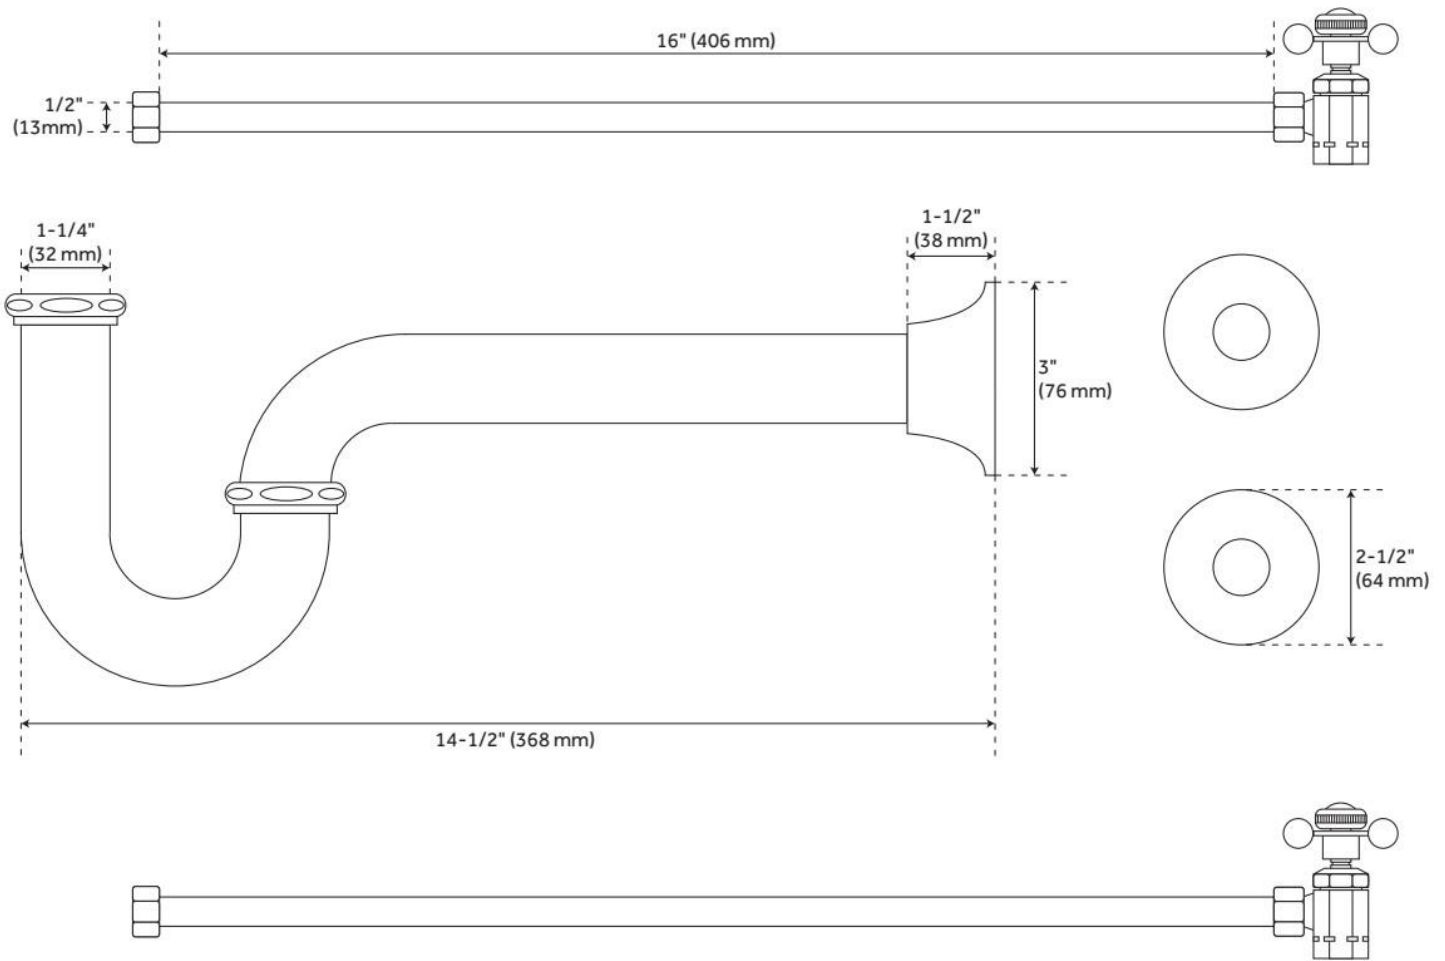

BATHROOM TRIM KIT FOR COPPER PIPE - FROM WALL

SKU: 925025

Code: SH196827, SH196828, SH204071, SH219636, SH204072, SH422623

REVISED 8/29/2024