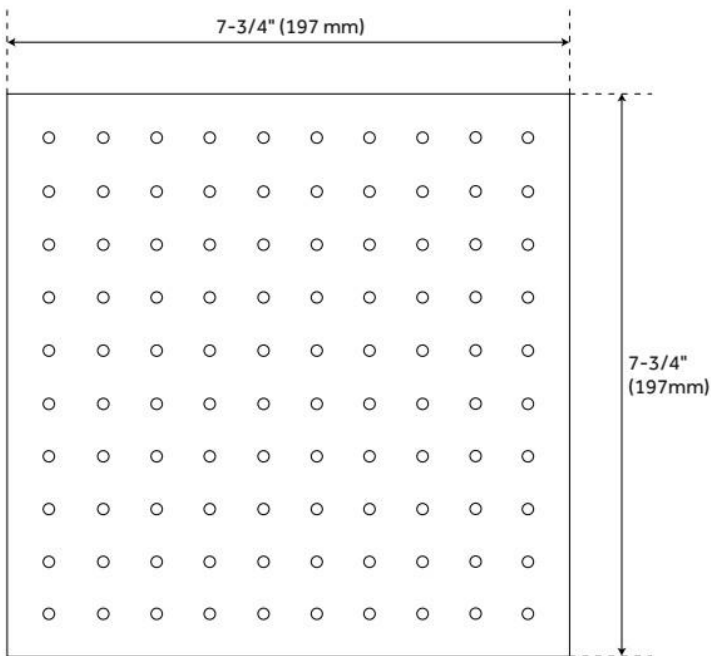

8" CUBIC RAINFALL SHOWER HEAD

SKU: 925105

Code: SH214444, SH214445

REVISED 6/5/2024