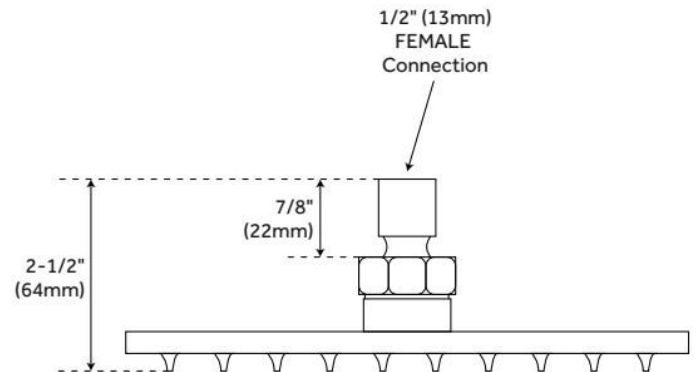

8" CUBIC RAINFALL SHOWER HEAD

SKU: 925105

Code: SH214444, SH214445

REVISED 6/5/2024