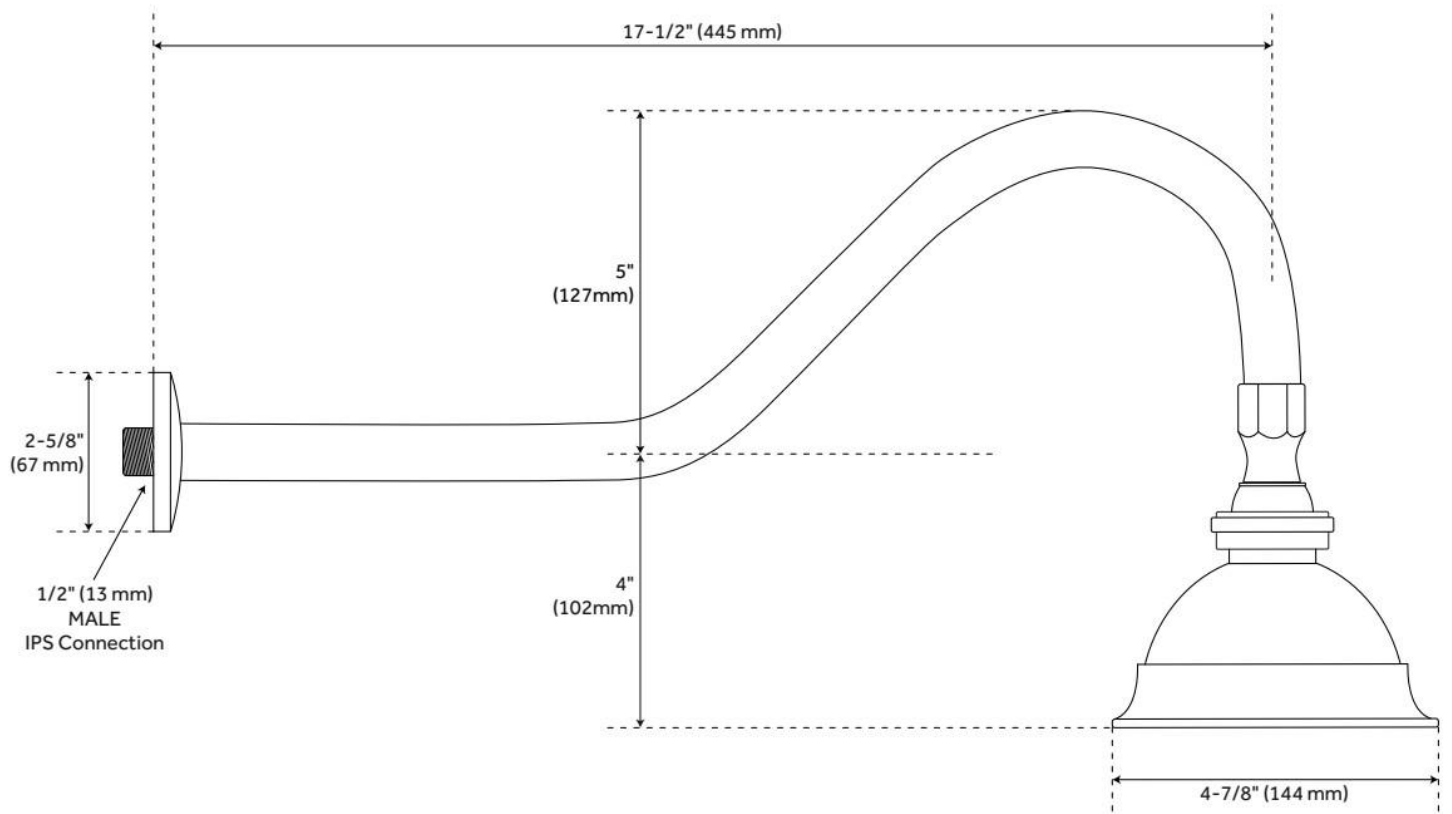

WINDOM WATERING CAN SHOWER HEAD WITH EXTENDED ARM

SKU: 925108

Code: SH288288, SH288286, SH288289, SH288292

FEATURES

Material: Brass

Shower Head Swivel: Yes

LISTED ID: 514914, 508317

REVISED 6/25/2024

WINDOM WATERING CAN SHOWER HEAD WITH EXTENDED ARM

SKU: 925108

Code: SH288288, SH288286, SH288289, SH288292

REVISED 6/25/2024

WINDOM WATERING CAN SHOWER HEAD

SKU: 942202

Code: SH114321, SH399689, SH329555, SH133824, SH399690, SH133823, SH399691, SH156327, SH399696, SH283485, SH399697, SH283486, SH399698, SH283488, SH399699, SH283489, SH399700, SH283490, SH399701, SH399702

FEATURES

Material: Brass

Shower Head Swivel: Yes

LISTED ID: 514912, 514914, 508317, 508319, SH551**, SH441091CP, SH441091BN, SH441091ORB, SH441092CP, 564678, 564679, SH441092BN

ADDITIONAL FEATURES

REVISED 6/12/2024