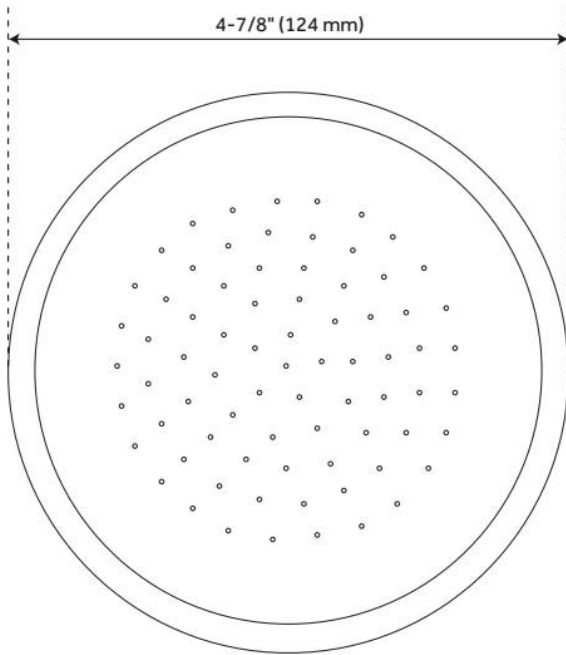

WINDOM WATERING CAN SHOWER HEAD

SKU: 942202

Code: SH114321, SH399689, SH329555, SH133824, SH399690, SH133823, SH399691, SH156327, SH399696, SH283485, SH399697, SH283486, SH399698, SH283488, SH399699, SH283489, SH399700, SH283490, SH399701, SH399702

REVISED 6/12/2024