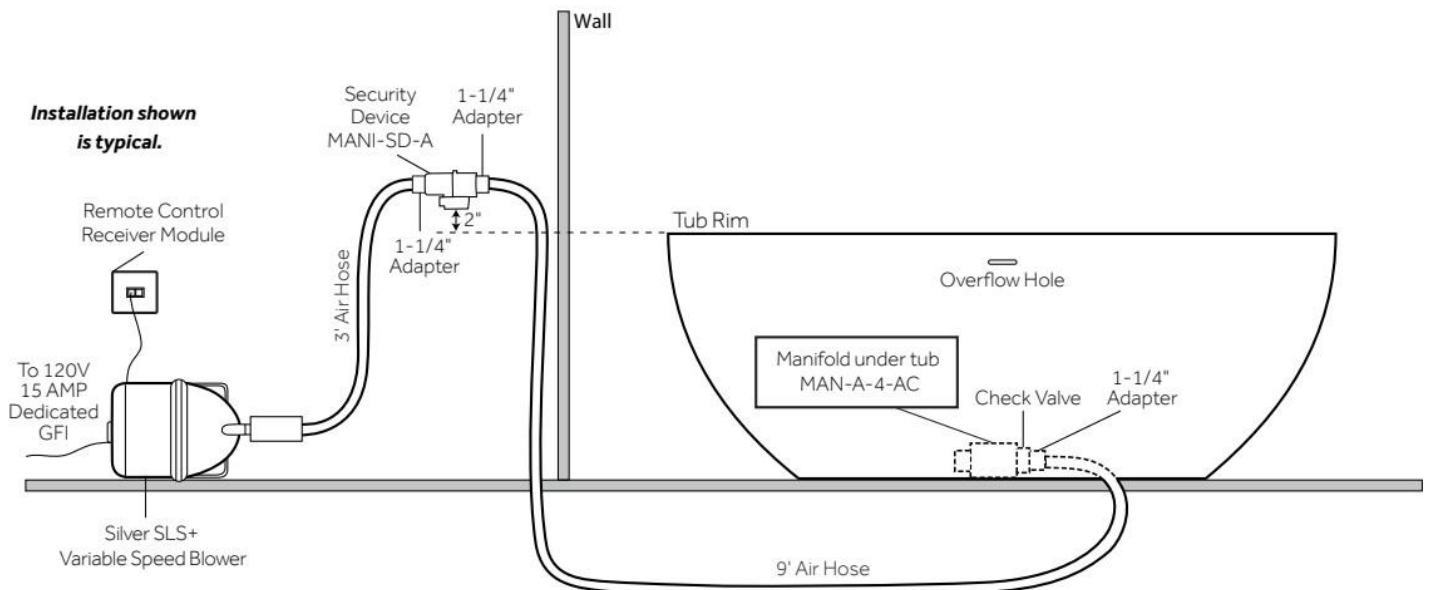

56" BOYCE ACRYLIC FREESTANDING TUB - AIR MASSAGE

SKU: 925339-56-AIR

Code: SH456631, SH462646

COMPONENTS LIST

- BM-TWP BALL CHECK VALVE JETS
- MANI-SD-A SECURITY DEVICE
- MAN-A-4-AC MANIFOLD
- SILVER SLS+ VARIABLE SPEED BLOWER

INSTALLATION

Install blower behind a wall (with an access panel) or in a closet. Blower can also be installed under floor. Ensure the security device, MANI-DS-A, is at least:

- 2" Above the tub rim

Security device and hose can be mounted in wall

REMOTE CONTROL

- CG+/RTC-SENSOR-WP
- 12 – 15 YEAR BATTERY LIFE

INSIDE OF BATH

- (12) MAXI AIR JETS WITH 24 OPENINGS

REVISED 7/1/2024