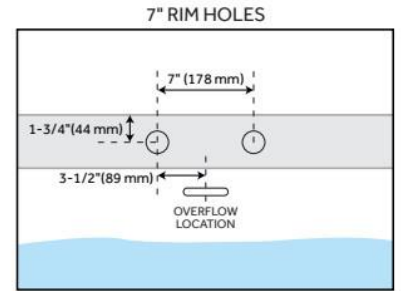

56" BOYCE ACRYLIC FREESTANDING TUB - AIR MASSAGE

SKU: 925339-56-AIR

Code: SH456631, SH462646

REVISED 7/1/2024