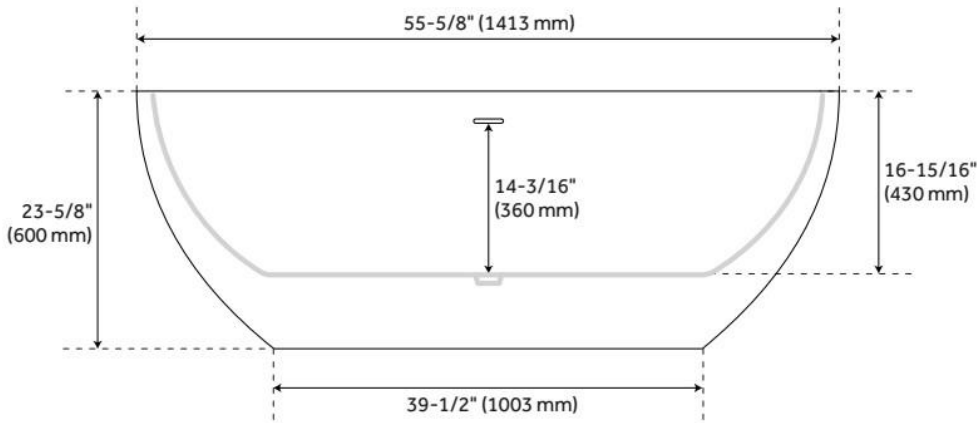

56" BOYCE ACRYLIC FREESTANDING TUB - AIR MASSAGE

SKU: 925339-56-AIR

Code: SH456631, SH462646

REVISED 7/1/2024