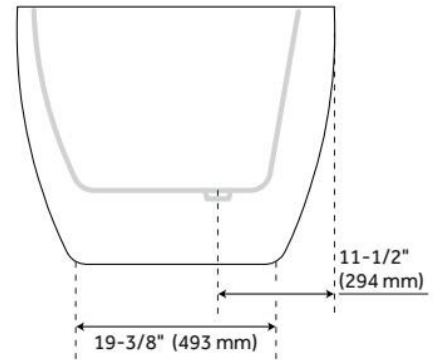

56" BOYCE ACRYLIC FREESTANDING TUB - AIR MASSAGE

SKU: 925339-56-AIR

Code: SH456631, SH462646

REVISED 7/1/2024