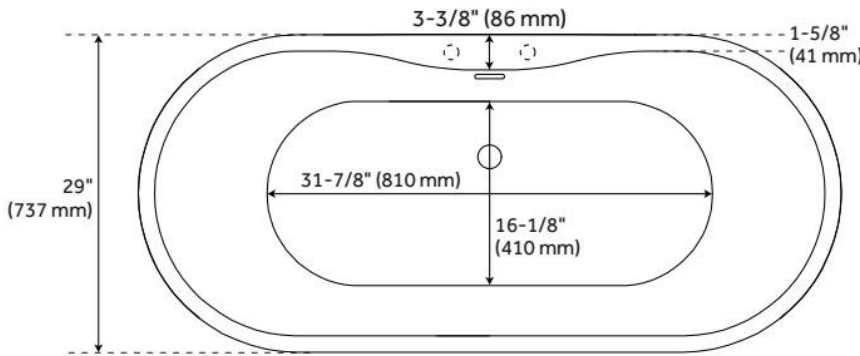

56" BOYCE ACRYLIC FREESTANDING TUB - AIR MASSAGE

SKU: 925339-56-AIR

Code: SH456631, SH462646

FEATURES

Tub Material: Acrylic
Product Finish: White
Shape: Oval
Tub Drain Placement: Offset
Drain Included: Yes
Water Depth to Overflow: 14-3/16"
Water Capacity (Gallons): 54
Built-In Adjusters: Yes
Tub Weight Uncrated (lbs): 147
Optional Accessory: 428473

CSA B45.5/IAPMO Z124, LISTED ID: SH112074AWH

ADDITIONAL FEATURES

- All dimensions are ($\pm 1/2"$).
- Formed of two 3.8mm acrylic sheets, the air between acting as a thermal insulator.
- Air tub features 12 air jets that massage and relax. Remote control works within 15-foot radius and is designed to float. Tub and air system come fully assembled.
- Back of tub has a removable magnetic panel for easy access when installing deck-mount faucet.
- Before drilling for a rim-mounted faucet, refer to the specification sheet for faucet location and dimensions.

REVISED 7/1/2024

56" BOYCE ACRYLIC FREESTANDING TUB - AIR MASSAGE

SKU: 925339-56-AIR

Code: SH456631, SH462646

REVISED 7/1/2024

56" BOYCE ACRYLIC FREESTANDING TUB - AIR MASSAGE

SKU: 925339-56-AIR

Code: SH456631, SH462646