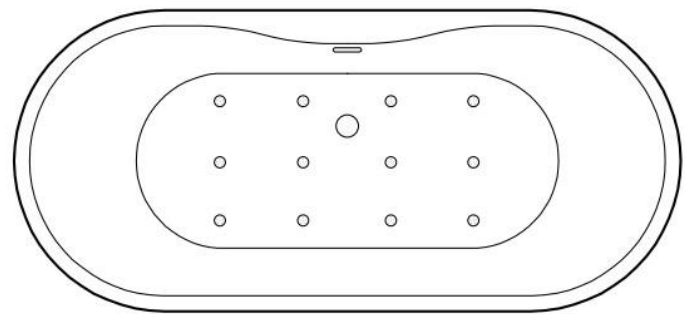

56" BOYCE ACRYLIC FREESTANDING TUB - AIR MASSAGE

SKU: 925339-56-AIR

Code: SH456631, SH462646

COMPONENTS LIST

- BM-TWP BALL CHECK VALVE JETS
- MANI-SD-A SECURITY DEVICE
- MAN-A-4-AC MANIFOLD
- SILVER SLS+ VARIABLE SPEED BLOWER

INSTALLATION

Install blower behind a wall (with an access panel) or in a closet. Blower can also be installed under floor. Ensure the security device, MANI-DS-A, is at least:

- 2" Above the tub rim

Security device and hose can be mounted in wall

REMOTE CONTROL

- CG+/RTC-SENSOR-WP
- 12 – 15 YEAR BATTERY LIFE

INSIDE OF BATH

- (12) MAXI AIR JETS WITH 24 OPENINGS

REVISED 7/1/2024