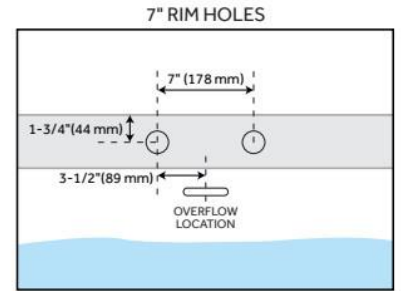

56" BOYCE ACRYLIC FREESTANDING TUB - AIR MASSAGE

SKU: 925339-56-AIR

Code: SH456631, SH462646

REVISED 8/14/2024