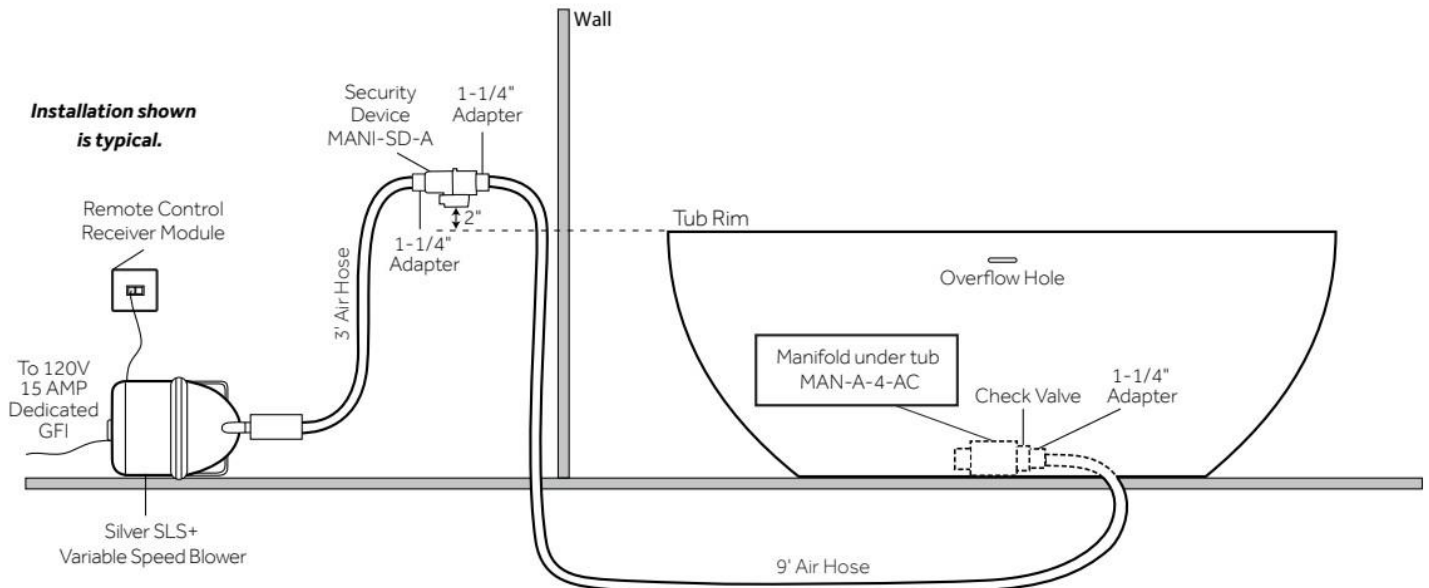

56" BOYCE ACRYLIC FREESTANDING TUB - AIR MASSAGE

SKU: 925339-56-AIR

Code: SH456631, SH462646

COMPONENTS LIST

- BM-TWP BALL CHECK VALVE JETS
- MANI-SD-A SECURITY DEVICE
- MAN-A-4-AC MANIFOLD
- SILVER SLS+ VARIABLE SPEED BLOWER

INSTALLATION

Install blower behind a wall (with an access panel) or in a closet. Blower can also be installed under floor. Ensure the security device, MANI-DS-A, is at least:

- 2" Above the tub rim

Security device and hose can be mounted in wall

REMOTE CONTROL

- CG+/RTC-SENSOR-WP
- 12 – 15 YEAR BATTERY LIFE

INSIDE OF BATH

- (12) MAXI AIR JETS WITH 24 OPENINGS

REVISED 8/14/2024