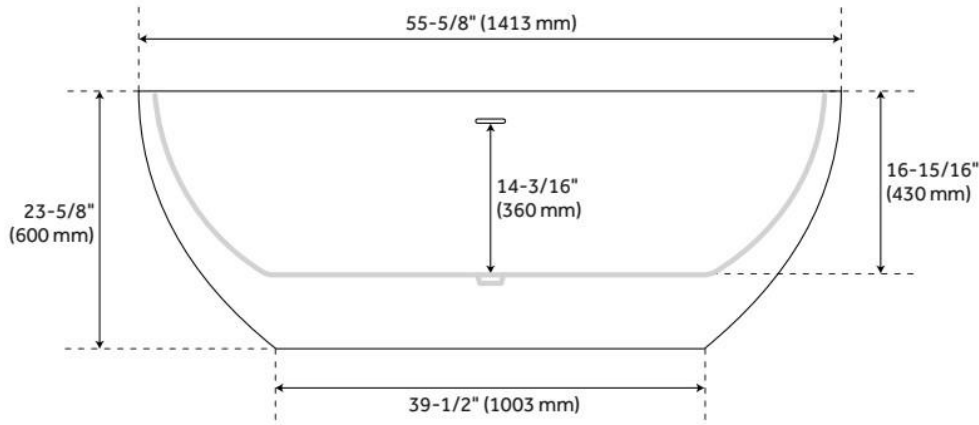

56" BOYCE ACRYLIC FREESTANDING TUB - AIR MASSAGE

SKU: 925339-56-AIR

Code: SH456631, SH462646

REVISED 8/14/2024