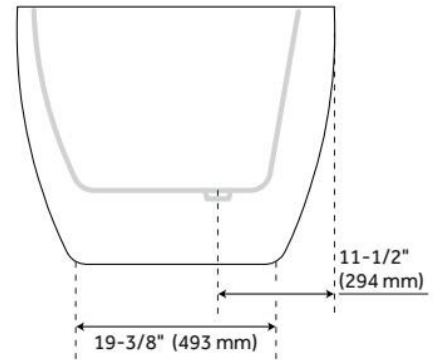

56" BOYCE ACRYLIC FREESTANDING TUB - AIR MASSAGE

SKU: 925339-56-AIR

Code: SH456631, SH462646

REVISED 8/14/2024