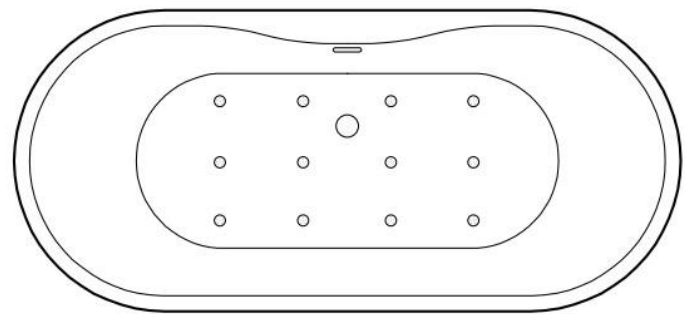

56" BOYCE ACRYLIC FREESTANDING TUB - AIR MASSAGE

SKU: 925339-56-AIR

Code: SH456631, SH462646

COMPONENTS LIST

- BM-TWP BALL CHECK VALVE JETS
- MANI-SD-A SECURITY DEVICE
- MAN-A-4-AC MANIFOLD
- SILVER SLS+ VARIABLE SPEED BLOWER

INSTALLATION

Install blower behind a wall (with an access panel) or in a closet. Blower can also be installed under floor. Ensure the security device, MANI-DS-A, is at least:

- 2" Above the tub rim

Security device and hose can be mounted in wall

REMOTE CONTROL

- CG+/RTC-SENSOR-WP
- 12 – 15 YEAR BATTERY LIFE

INSIDE OF BATH

- (12) MAXI AIR JETS WITH 24 OPENINGS

REVISED 8/14/2024