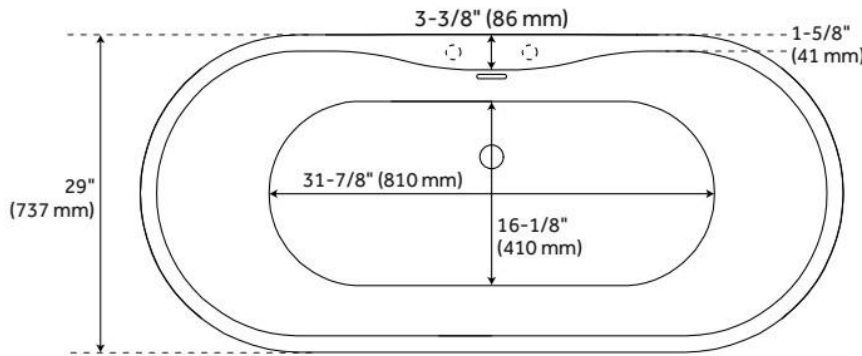

56" BOYCE ACRYLIC FREESTANDING TUB - AIR MASSAGE

SKU: 925339-56-AIR

Code: SH456631, SH462646

REVISED 8/14/2024