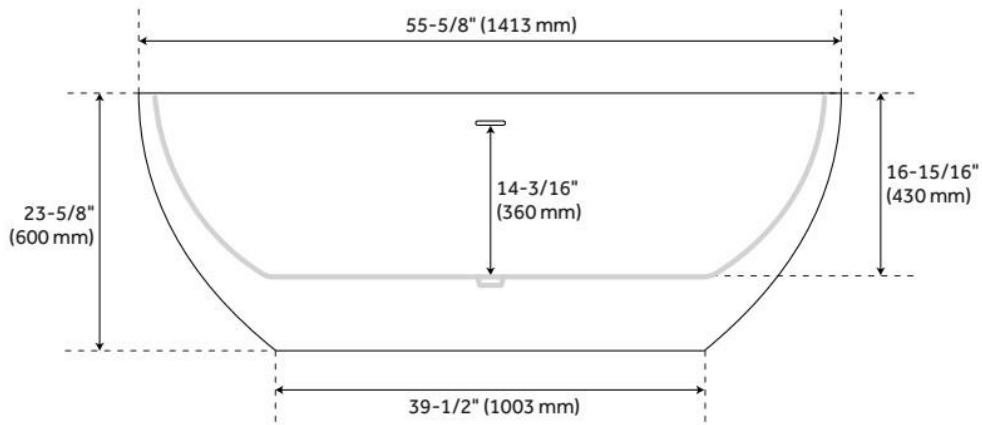

56" BOYCE ACRYLIC FREESTANDING AIR TUB

SKU: 925339-56-AIR

Code: SH456631, SH462646

REVISED 10/9/2024