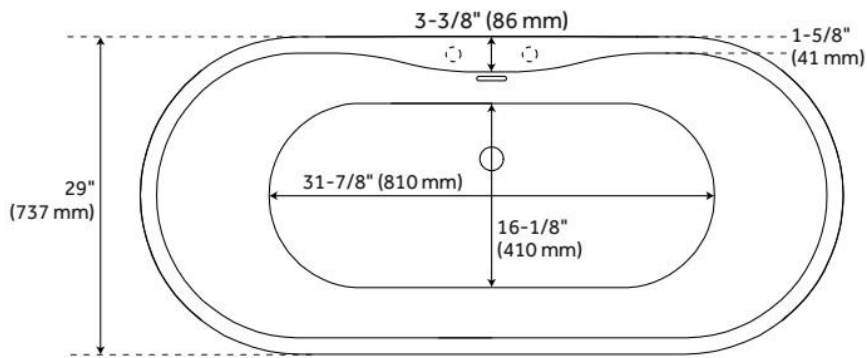

56" BOYCE ACRYLIC FREESTANDING AIR TUB

SKU: 925339-56-AIR

Code: SH456631, SH462646

REVISED 10/9/2024