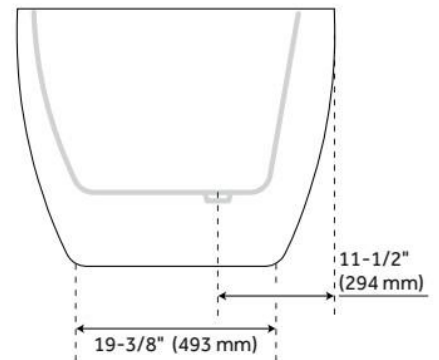

56" BOYCE ACRYLIC FREESTANDING AIR TUB

SKU: 925339-56-AIR

Code: SH456631, SH462646

REVISED 10/9/2024