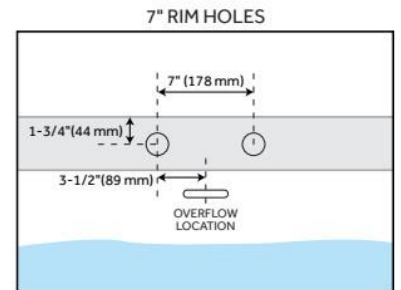

56" BOYCE ACRYLIC FREESTANDING AIR TUB

SKU: 925339-56-AIR

Code: SH456631, SH462646

REVISED 10/9/2024