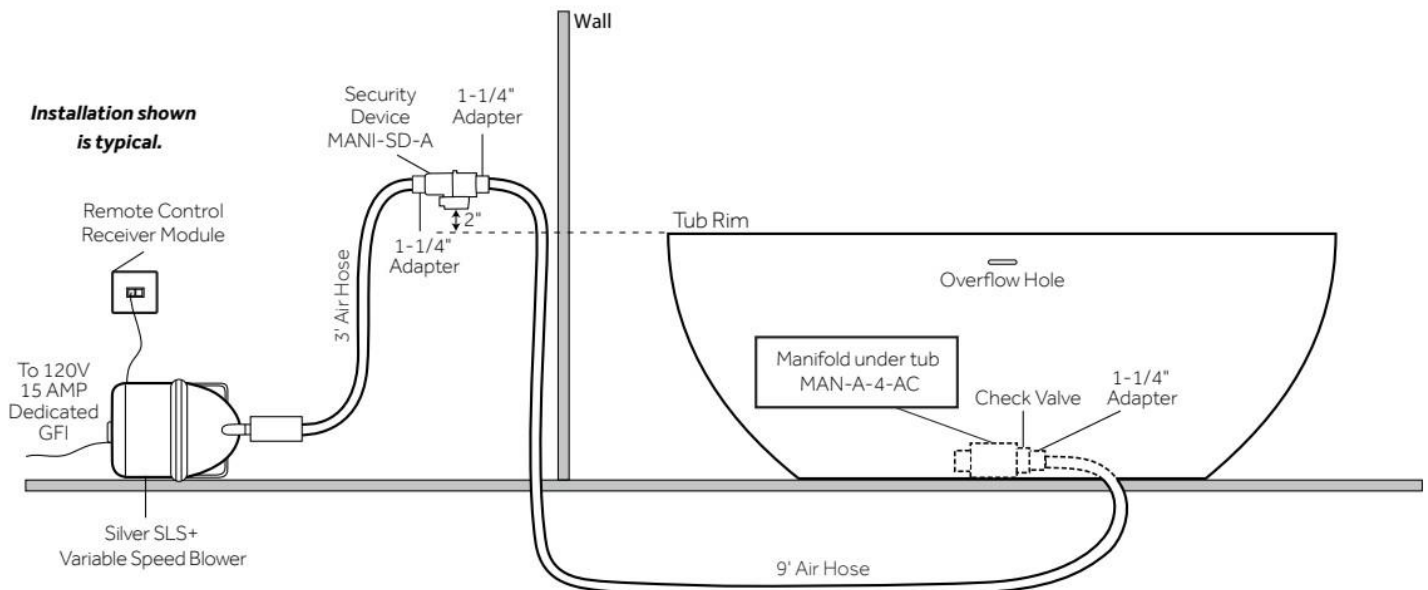

56" BOYCE ACRYLIC FREESTANDING AIR TUB

SKU: 925339-56-AIR

Code: SH456631, SH462646

COMPONENTS LIST

- BM-TWP BALL CHECK VALVE JETS
- MANI-SD-A SECURITY DEVICE
- MAN-A-4-AC MANIFOLD
- SILVER SLS+ VARIABLE SPEED BLOWER

INSTALLATION

Install blower behind a wall (with an access panel) or in a closet. Blower can also be installed under floor. Ensure the security device, MANI-DS-A, is at least:

- 2" Above the tub rim

Security device and hose can be mounted in wall

REMOTE CONTROL

- CG+/RTC-SENSOR-WP
- 12 – 15 YEAR BATTERY LIFE

INSIDE OF BATH

- (12) MAXI AIR JETS WITH 24 OPENINGS

REVISED 10/9/2024