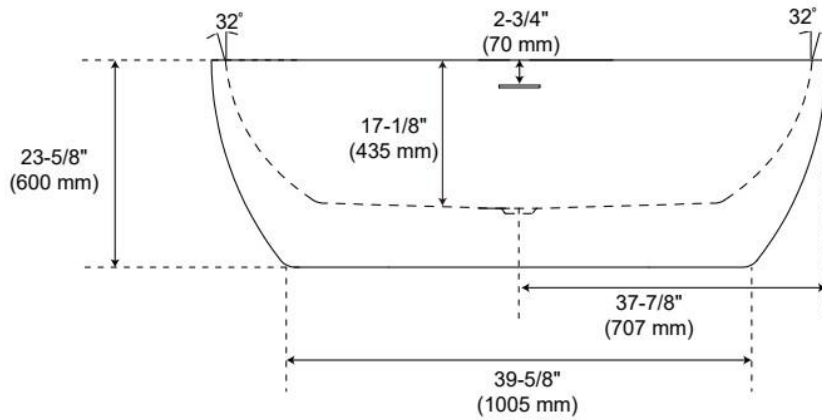

56" BOYCE ACRYLIC FREESTANDING TUB

SKU: 925339-56

Code: SH445964, SH462639

REVISED 12/13/2024