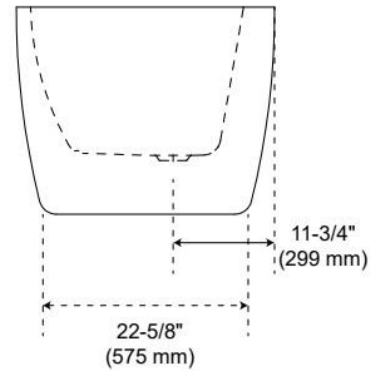

56" BOYCE ACRYLIC FREESTANDING TUB

SKU: 925339-56

Code: SH445964, SH462639

REVISED 12/13/2024