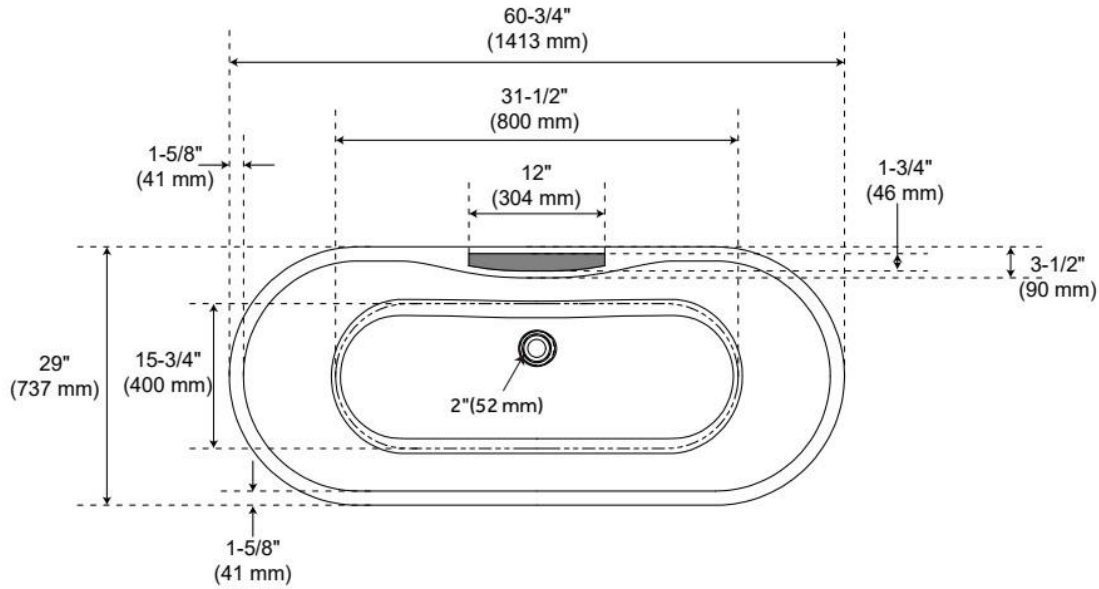

56" BOYCE ACRYLIC FREESTANDING TUB

SKU: 925339-56

Code: SH445964, SH462639

REVISED 12/13/2024