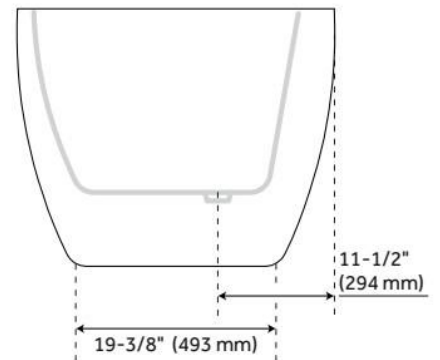

56" BOYCE ACRYLIC FREESTANDING TUB

SKU: 925339-56

Code: SH445964, SH462639

REVISED 6/25/2024