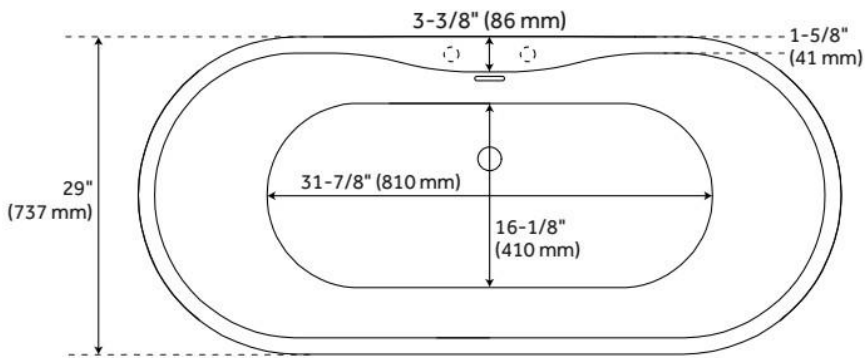

56" BOYCE ACRYLIC FREESTANDING TUB

SKU: 925339-56

Code: SH445964, SH462639

REVISED 6/25/2024