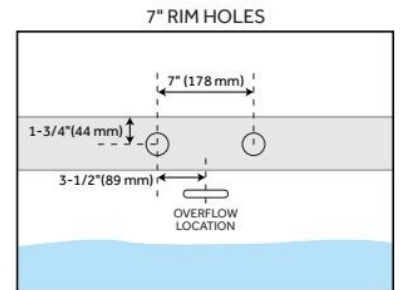

56" BOYCE ACRYLIC FREESTANDING TUB

SKU: 925339-56

Code: SH445964, SH462639

REVISED 6/25/2024