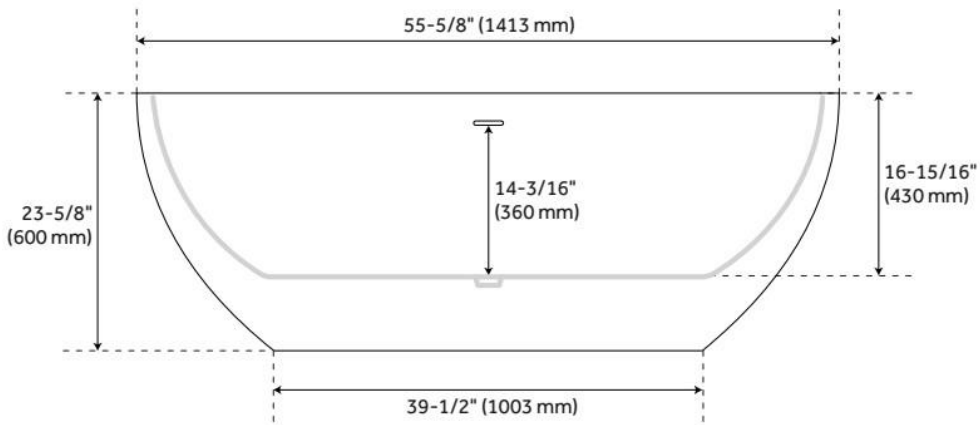

56" BOYCE ACRYLIC FREESTANDING TUB

SKU: 925339-56

Code: SH445964, SH462639

REVISED 6/25/2024