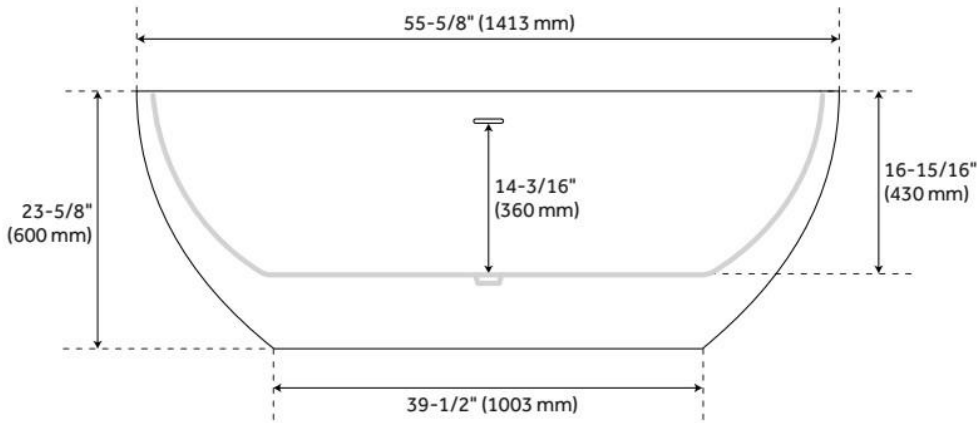

56" BOYCE ACRYLIC FREESTANDING TUB

SKU: 925339-56

Code: SH445964, SH462639

REVISED 8/14/2024