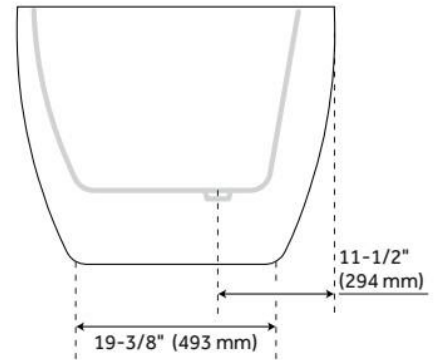

56" BOYCE ACRYLIC FREESTANDING TUB

SKU: 925339-56

Code: SH445964, SH462639

REVISED 8/14/2024