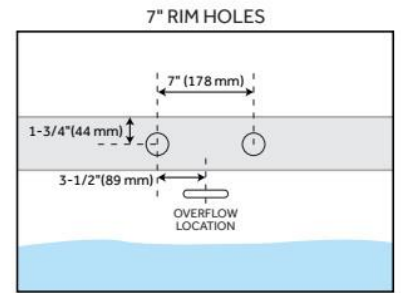

56" BOYCE ACRYLIC FREESTANDING TUB

SKU: 925339-56

Code: SH445964, SH462639

REVISED 8/14/2024