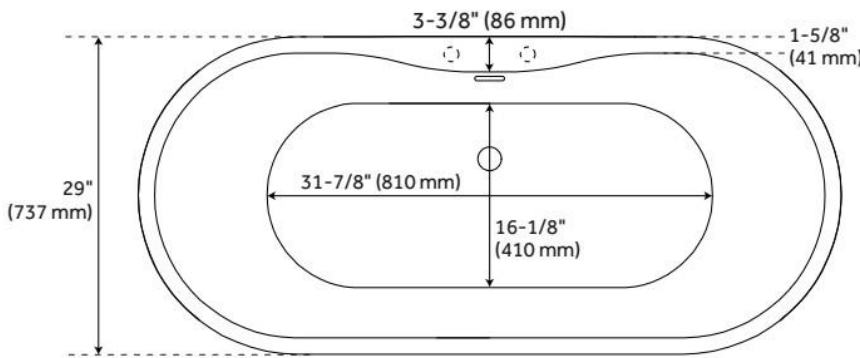

56" BOYCE ACRYLIC FREESTANDING TUB

SKU: 925339-56

Code: SH445964, SH462639

REVISED 8/14/2024