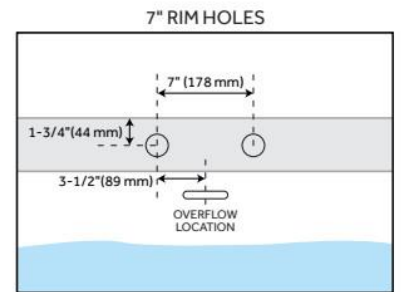

61" BOYCE ACRYLIC TUB - AIR MASSAGE

SKU: 925339-61-AIR

Code: SH481142, SH481143

REVISED 6/17/2024