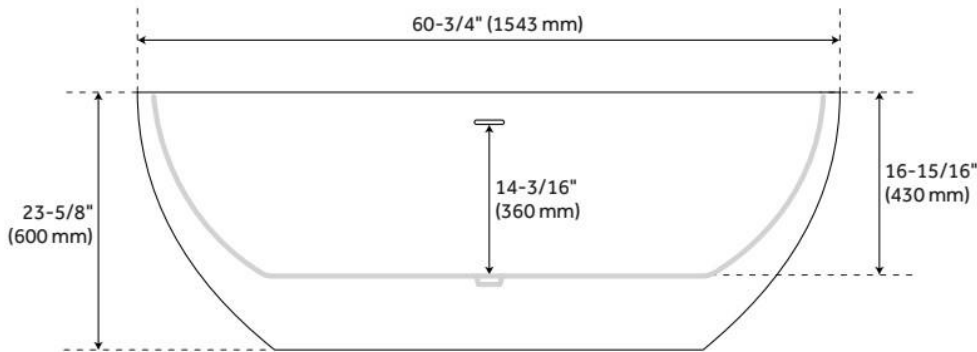

61" BOYCE ACRYLIC TUB - AIR MASSAGE

SKU: 925339-61-AIR

Code: SH481142, SH481143

REVISED 6/17/2024