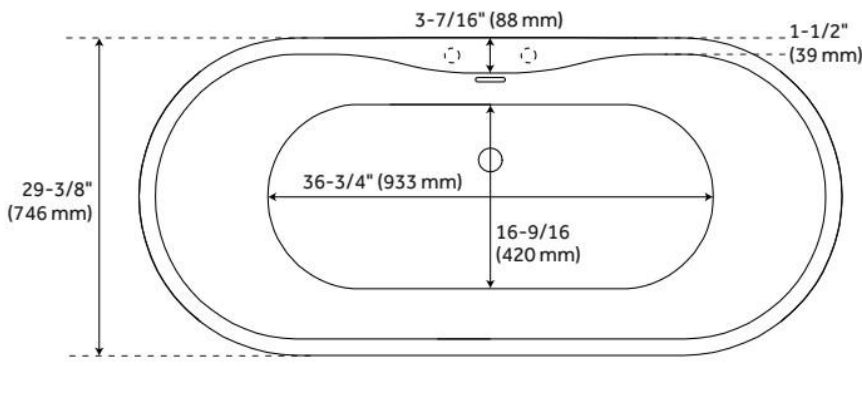

61" BOYCE ACRYLIC TUB - AIR MASSAGE

SKU: 925339-61-AIR

Code: SH481142, SH481143

REVISED 6/17/2024