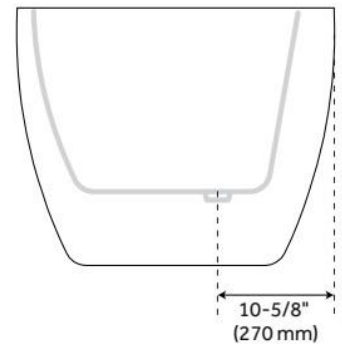

61" BOYCE ACRYLIC TUB - AIR MASSAGE

SKU: 925339-61-AIR

Code: SH481142, SH481143

REVISED 6/17/2024