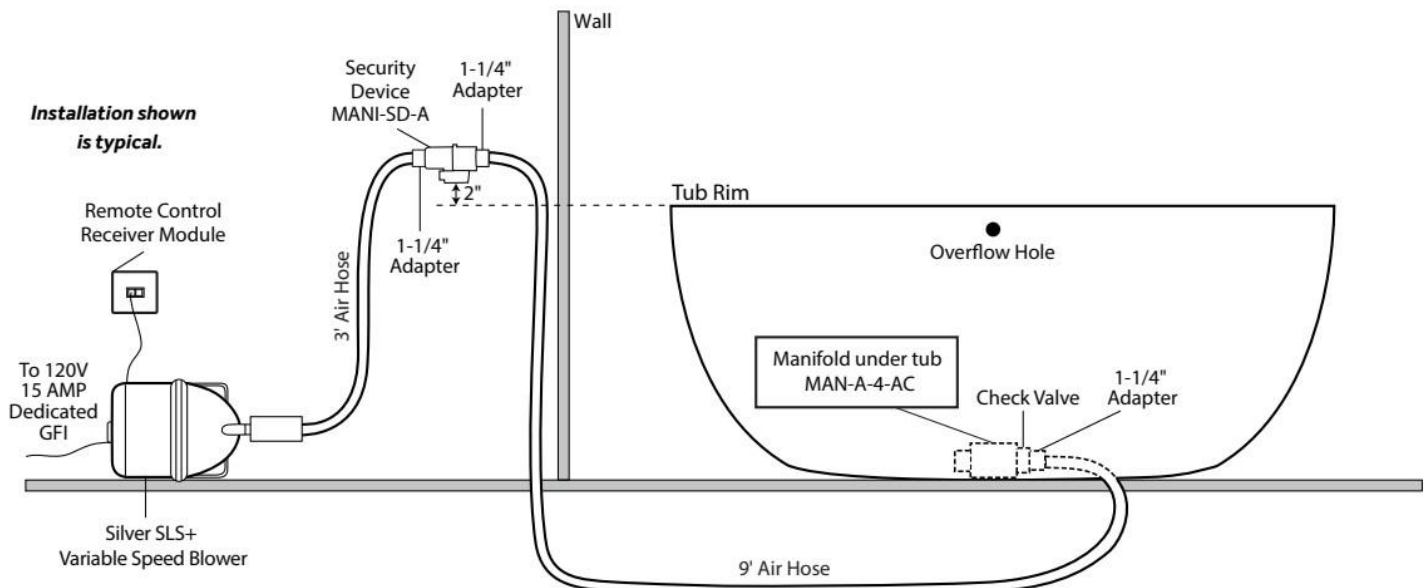

## ADDITIONAL FEATURES

- All dimensions are ( $\pm 1/2$ ").
- Formed of two 3.8mm acrylic sheets, the air between acting as a thermal insulator.
- Air tub features 12 air jets that massage and relax. Remote control works within 15-foot radius and is designed to float. Tub and air system come fully assembled.
- Foam Insulation option: increases heat retention and prevents condensation due to water and air temperature fluctuations.
- Back of tub has a removable magnetic panel for easy access when installing deck-mount faucet.
- Before drilling for a rim-mounted faucet, refer to the specification sheet for faucet location and dimensions.
- Optional Quick Connect Drop-In Drain Kit Includes:
  - Floor Plate, 1-1/2" PVC Pipe, 2" x 1-1/2" Trap Adapters, 1 Brass Threaded, 1 Brass Unthreaded Tailpiece and Plug.
  - Installs above your subfloor, but underneath your cement floor or tile, so you do not need access below the fixture.

## INSTALLATION

Install blower behind a wall (with an access panel) or in a closet. Blower can also be installed under floor. Ensure the security device, MANI-DS-A, is at least:

- 2" Above the tub rim

Security device and hose can be mounted in wall

## INSIDE OF BATH

- (12) MAXI AIR JETS WITH 24 OPENINGS

ELBOWS FOR  
AIR JETS

TEES FOR  
AIR JETS

REVISED 6/17/2024