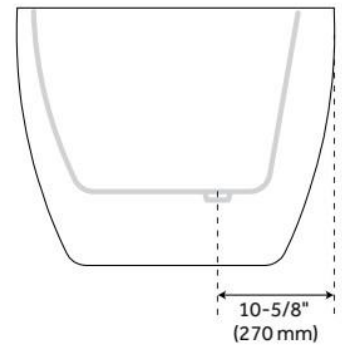

61" BOYCE ACRYLIC TUB - AIR MASSAGE

SKU: 925339-61-AIR

Code: SH481142, SH481143

REVISED 8/14/2024