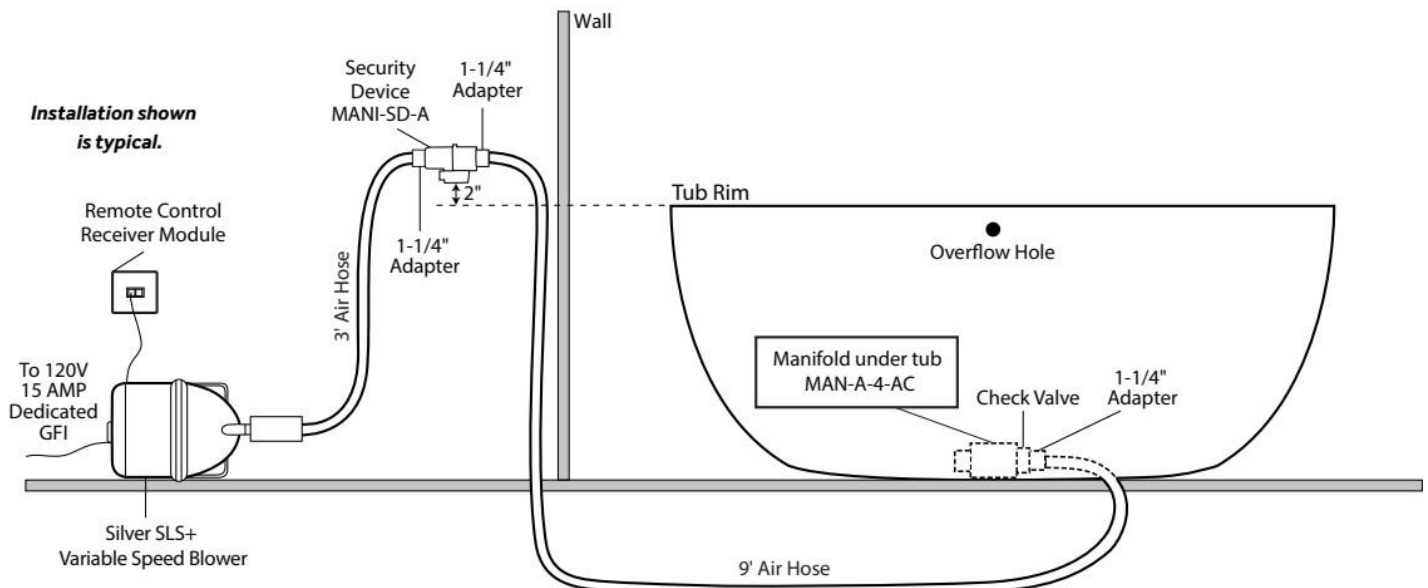

61" BOYCE ACRYLIC TUB - AIR MASSAGE

SKU: 925339-61-AIR

Code: SH481142, SH481143

COMPONENTS LIST

- BM-TWP BALL CHECK VALVE JETS
- MANI-SD-A SECURITY DEVICE
- MAN-A-4-AC MANIFOLD
- SILVER SLS+ VARIABLE SPEED BLOWER

INSTALLATION

Install blower behind a wall (with an access panel) or in a closet. Blower can also be installed under floor. Ensure the security device, MANI-DS-A, is at least:

- 2" Above the tub rim

Security device and hose can be mounted in wall

REMOTE CONTROL

- CG+/RTC-SENSOR-WP
- 12 – 15 YEAR BATTERY LIFE

INSIDE OF BATH

- (12) MAXI AIR JETS WITH 24 OPENINGS

ELBOWS FOR
AIR JETS

TEES FOR
AIR JETS

REVISED 8/14/2024