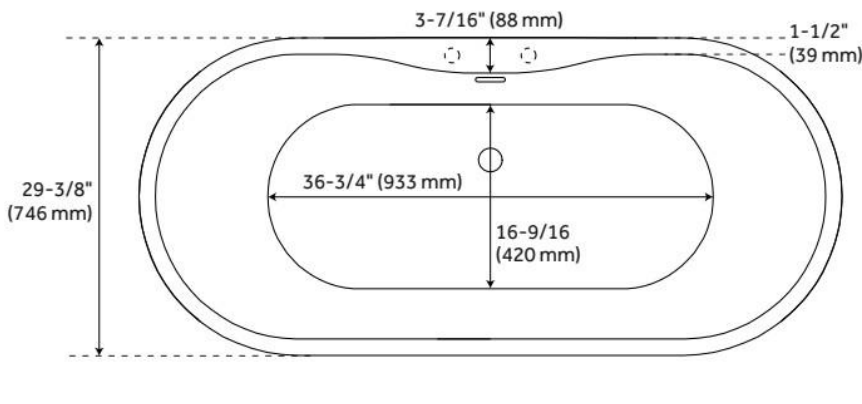

61" BOYCE ACRYLIC TUB - AIR MASSAGE

SKU: 925339-61-AIR

Code: SH481142, SH481143

FEATURES

Tub Material: Acrylic
Product Finish: White
Shape: Oval
Tub Drain Placement: Offset
Drain Included: Yes
Drain and Overflow Finish: White
Water Depth to Overflow: 14-3/16"
Water Capacity (Gallons): 64.72
Built-In Adjusters: Yes
Tub Weight Uncrated (lbs): 82.6
Optional Accessory: 428473

CSA B45.5/IAPMO Z124, Massachusetts Accepted, LISTED ID: SH112075AWH

ADDITIONAL FEATURES

- All dimensions are ($\pm 1/2$ ").
- Formed of two 3.8mm acrylic sheets, the air between acting as a thermal insulator.
- Air tub features 12 air jets that massage and relax. Remote control works within 15-foot radius and is designed to float. Tub and air system come fully assembled.
- Foam Insulation option: increases heat retention and prevents condensation due to water and air temperature fluctuations.
- Back of tub has a removable magnetic panel for easy access when installing deck-mount faucet.
- Before drilling for a rim-mounted faucet, refer to the specification sheet for faucet location and dimensions.
- Optional Quick Connect Drop-In Drain Kit Includes:
 - Floor Plate, 1-1/2" PVC Pipe, 2" x 1-1/2" Trap Adapters, 1 Brass Threaded, 1 Brass Unthreaded Tailpiece and Plug.
 - Installs above your subfloor, but underneath your cement floor or tile, so you do not need access

REVISED 8/14/2024

61" BOYCE ACRYLIC TUB - AIR MASSAGE

SKU: 925339-61-AIR

Code: SH481142, SH481143

REVISED 8/14/2024

61" BOYCE ACRYLIC TUB - AIR MASSAGE

SKU: 925339-61-AIR

Code: SH481142, SH481143