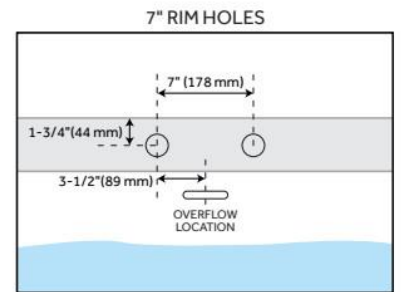

61" BOYCE ACRYLIC TUB - AIR MASSAGE

SKU: 925339-61-AIR

Code: SH481142, SH481143

REVISED 8/14/2024