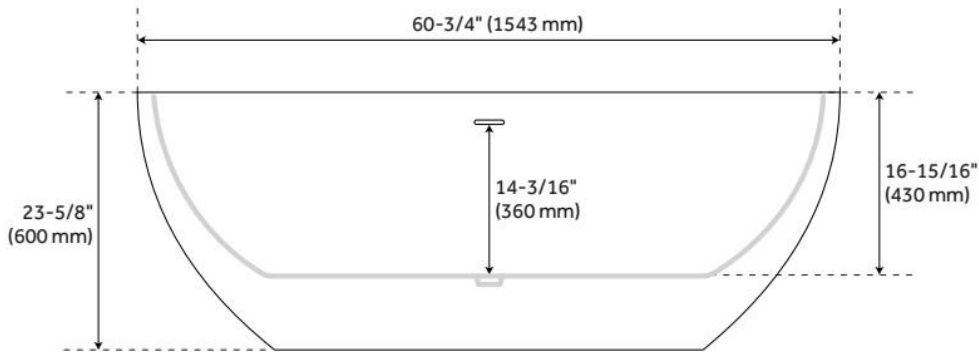

61" BOYCE ACRYLIC TUB - AIR MASSAGE

SKU: 925339-61-AIR

Code: SH481142, SH481143

REVISED 8/14/2024