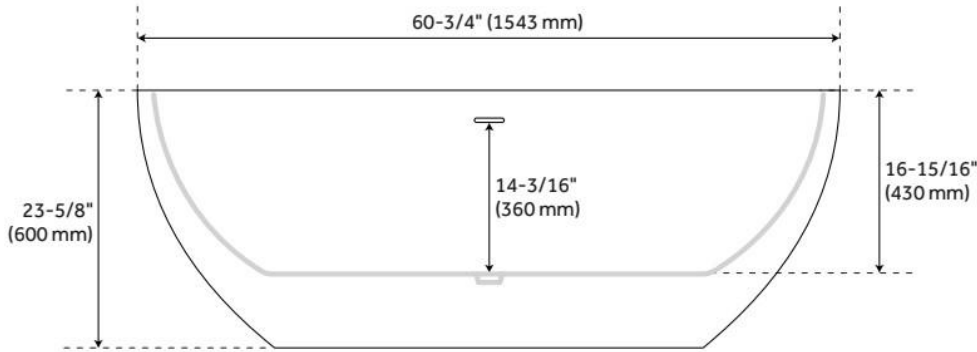

61" BOYCE ACRYLIC FREESTANDING TUB

SKU: 925339-61

Code: SH481128, SH481129

REVISED 6/24/2024