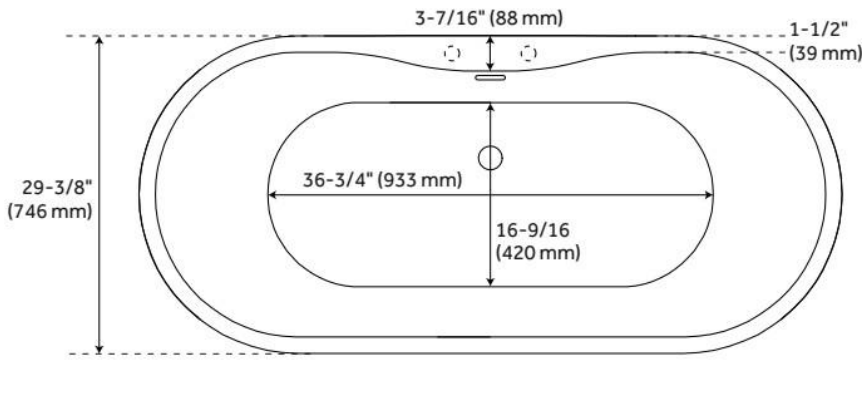

61" BOYCE ACRYLIC FREESTANDING TUB

SKU: 925339-61

Code: SH481128, SH481129

REVISED 6/24/2024