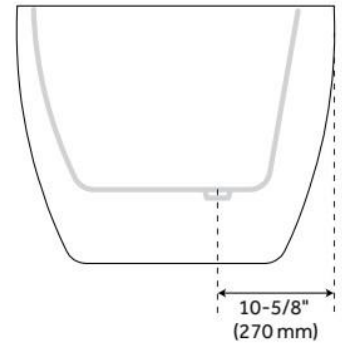

61" BOYCE ACRYLIC FREESTANDING TUB

SKU: 925339-61

Code: SH481128, SH481129

REVISED 6/24/2024