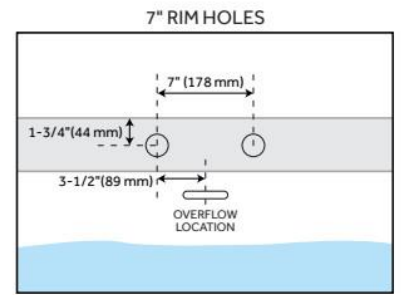

61" BOYCE ACRYLIC FREESTANDING TUB

SKU: 925339-61

Code: SH481128, SH481129

REVISED 6/24/2024