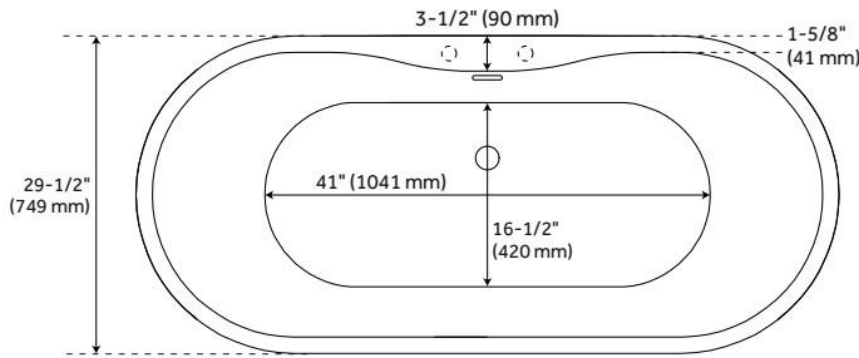

65" BOYCE ACRYLIC AIR TUB

SKU: 925339-65-AIR

Code: SH456659, SH462674

REVISED 10/9/2024