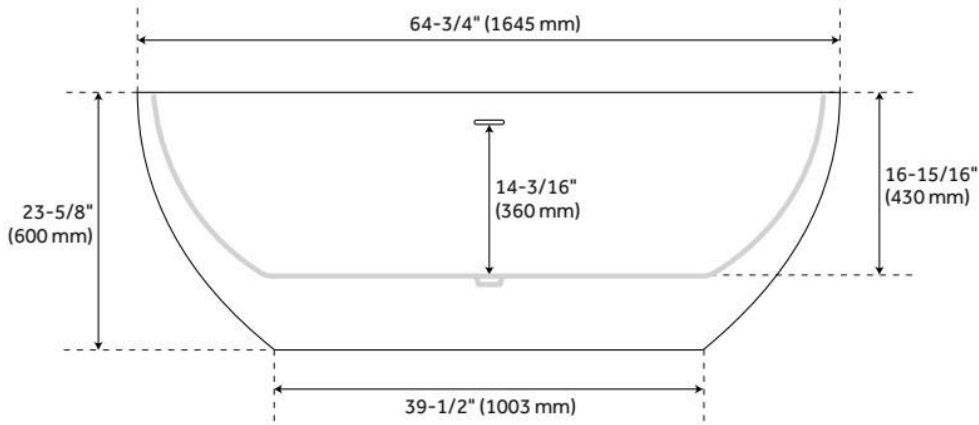

65" BOYCE ACRYLIC AIR TUB

SKU: 925339-65-AIR

Code: SH456659, SH462674

REVISED 10/9/2024