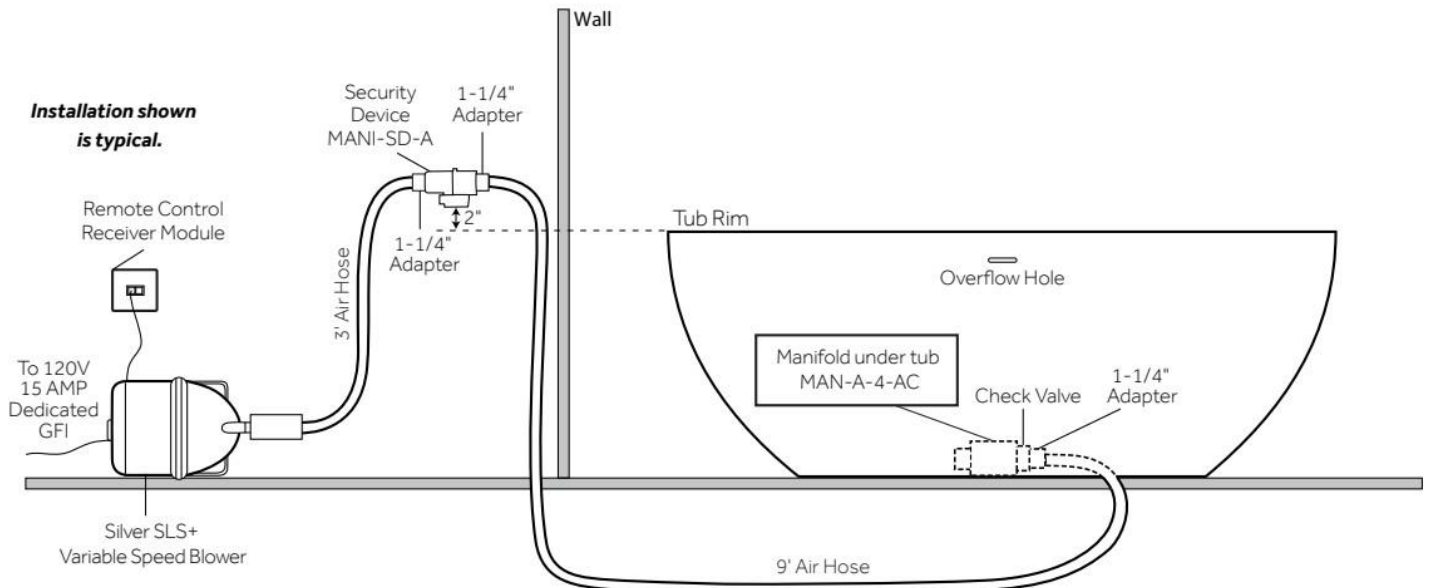

65" BOYCE ACRYLIC AIR TUB

SKU: 925339-65-AIR

Code: SH456659, SH462674

COMPONENTS LIST

- BM-TWP BALL CHECK VALVE JETS
- MANI-SD-A SECURITY DEVICE
- MAN-A-4-AC MANIFOLD
- SILVER SLS+ VARIABLE SPEED BLOWER

INSTALLATION

Install blower behind a wall (with an access panel) or in a closet. Blower can also be installed under floor. Ensure the security device, MANI-DS-A, is at least:

- 2" Above the tub rim

Security device and hose can be mounted in wall

REMOTE CONTROL

- CG+/RTC-SENSOR-WP
- 12 – 15 YEAR BATTERY LIFE

INSIDE OF BATH

- (12) MAXI AIR JETS WITH 24 OPENINGS

REVISED 10/9/2024