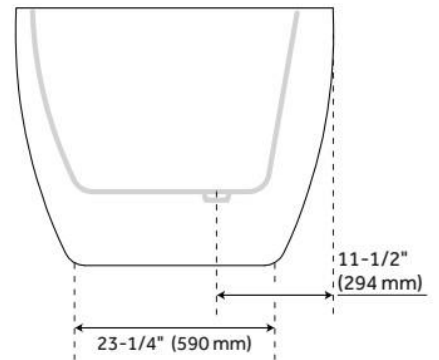

65" BOYCE ACRYLIC AIR TUB

SKU: 925339-65-AIR

Code: SH456659, SH462674

REVISED 10/9/2024