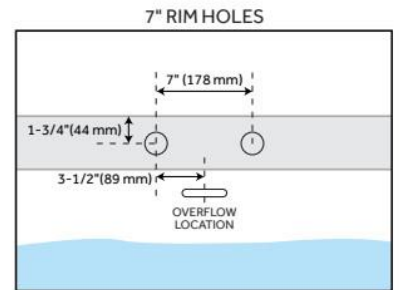

65" BOYCE ACRYLIC AIR TUB

SKU: 925339-65-AIR

Code: SH456659, SH462674

REVISED 10/9/2024