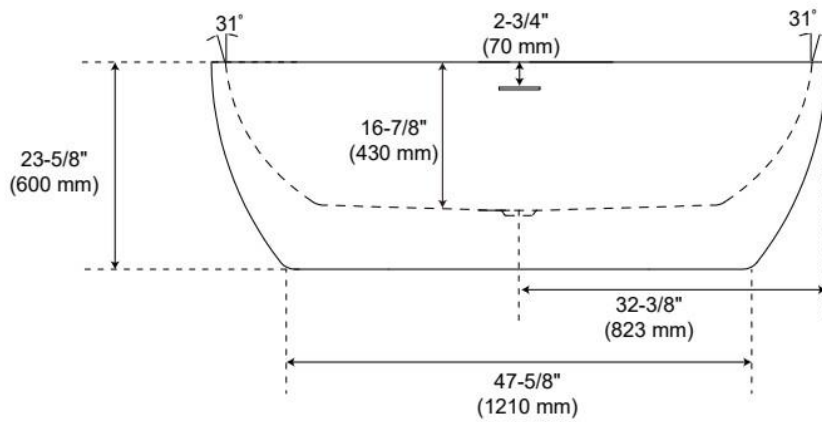

65" BOYCE ACRYLIC FREESTANDING TUB

SKU: 925339-65

Code: SH445992, SH462667

FEATURES

Tub Material: Acrylic
Product Finish: White
Shape: Oval
Tub Drain Placement: Offset
Drain Included: Yes
Drain and Overflow Finish: White
Water Depth to Overflow: 14-3/16"
Water Capacity (Gallons): 66
Built-In Adjusters: Yes
Tub Weight Uncrated (lbs): 102
Optional Accessory: 428473

CSA B45.5/IAPMO Z124, Massachusetts Accepted, LISTED ID: SH112076AWH

ADDITIONAL FEATURES

- All dimensions are ($\pm 1/2$ ").
- Before drilling for a rim-mounted faucet, refer to the specification sheet for faucet location and dimensions.
- Optional Quick Connect Drop-In Drain Kit Includes:
 - Floor Plate, 1-1/2" PVC Pipe, 2" x 1-1/2" Trap Adapters, 1 Brass Threaded, 1 Brass Unthreaded Tailpiece and Plug.
 - Installs above your subfloor, but underneath your cement floor or tile, so you do not need access below the fixture.

REVISED 12/13/2024

65" BOYCE ACRYLIC FREESTANDING TUB

SKU: 925339-65

Code: SH445992, SH462667

REVISED 12/13/2024