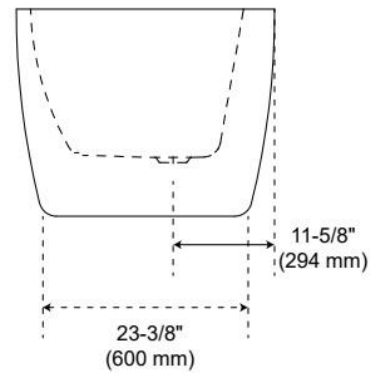

65" BOYCE ACRYLIC FREESTANDING TUB

SKU: 925339-65

Code: SH445992, SH462667

REVISED 12/13/2024