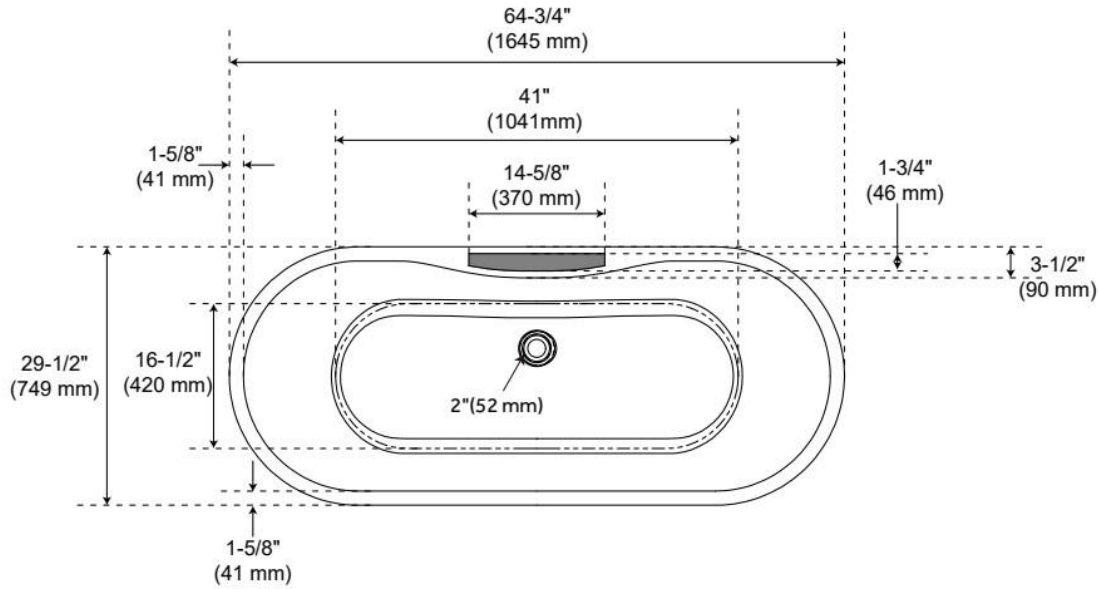

65" BOYCE ACRYLIC FREESTANDING TUB

SKU: 925339-65

Code: SH445992, SH462667

FEATURES

Tub Material: Acrylic
Product Finish: White
Shape: Oval
Tub Drain Placement: Offset
Drain Included: Yes
Drain and Overflow Finish: White
Water Depth to Overflow: 14-3/16"
Water Capacity (Gallons): 66
Built-In Adjusters: Yes
Tub Weight Uncrated (lbs): 102
Optional Accessory: 428473

CSA B45.5/IAPMO Z124, Massachusetts Accepted, LISTED ID: SH112076AWH

ADDITIONAL FEATURES

- All dimensions are ($\pm 1/2$ ").
- Before drilling for a rim-mounted faucet, refer to the specification sheet for faucet location and dimensions.
- Optional Quick Connect Drop-In Drain Kit Includes:
 - Floor Plate, 1-1/2" PVC Pipe, 2" x 1-1/2" Trap Adapters, 1 Brass Threaded, 1 Brass Unthreaded Tailpiece and Plug.
 - Installs above your subfloor, but underneath your cement floor or tile, so you do not need access below the fixture.

REVISED 12/13/2024

65" BOYCE ACRYLIC FREESTANDING TUB

SKU: 925339-65

Code: SH445992, SH462667

REVISED 12/13/2024