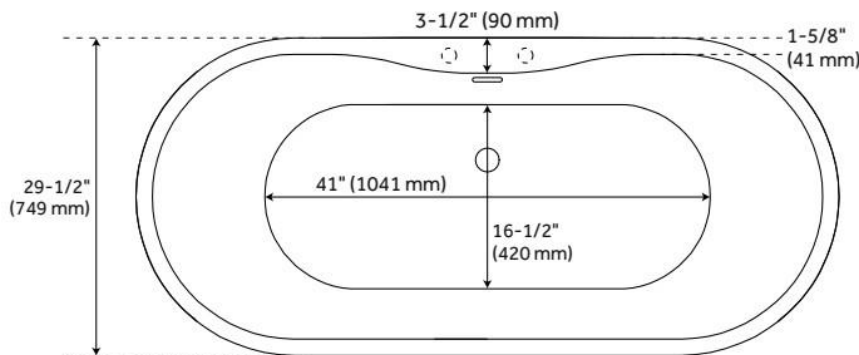

65" BOYCE ACRYLIC FREESTANDING TUB

SKU: 925339-65

Code: SH445992, SH462667

REVISED 6/19/2024