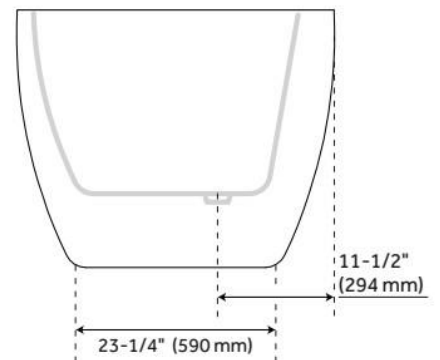

65" BOYCE ACRYLIC FREESTANDING TUB

SKU: 925339-65

Code: SH445992, SH462667

REVISED 6/19/2024