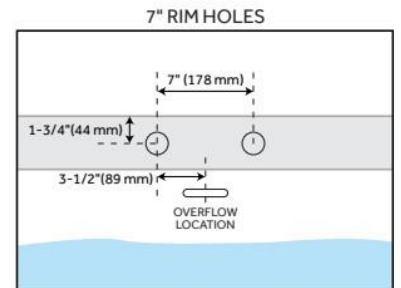

65" BOYCE ACRYLIC FREESTANDING TUB

SKU: 925339-65

Code: SH445992, SH462667

REVISED 6/19/2024