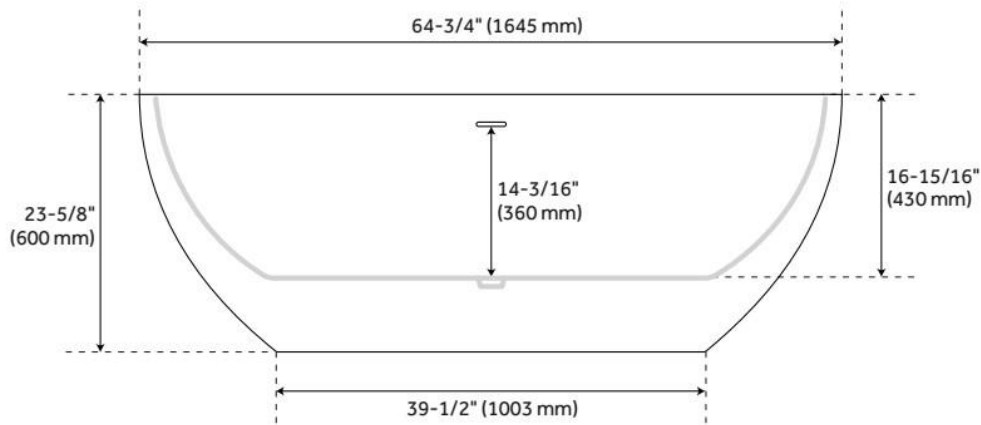

65" BOYCE ACRYLIC FREESTANDING TUB

SKU: 925339-65

Code: SH445992, SH462667

REVISED 6/19/2024