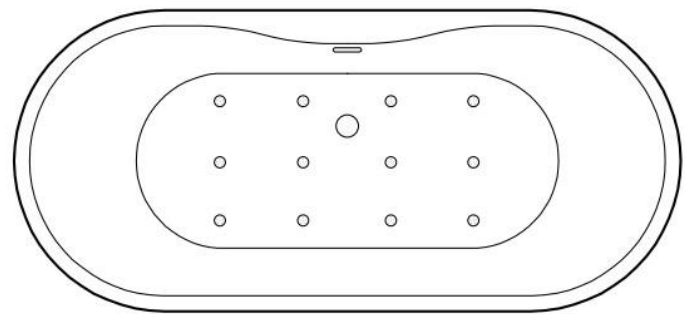

70" BOYCE ACRYLIC TUB - AIR MASSAGE

SKU: 925339-70-AIR

Code: SH481164, SH481171

COMPONENTS LIST

- BM-TWP BALL CHECK VALVE JETS
- MANI-SD-A SECURITY DEVICE
- MAN-A-4-AC MANIFOLD
- SILVER SLS+ VARIABLE SPEED BLOWER

INSTALLATION

Install blower behind a wall (with an access panel) or in a closet. Blower can also be installed under floor. Ensure the security device, MANI-DS-A, is at least:

- 2" Above the tub rim

Security device and hose can be mounted in wall

REMOTE CONTROL

- CG+/RTC-SENSOR-WP
- 12 – 15 YEAR BATTERY LIFE

INSIDE OF BATH

- (12) MAXI AIR JETS WITH 24 OPENINGS

REVISED 8/14/2024