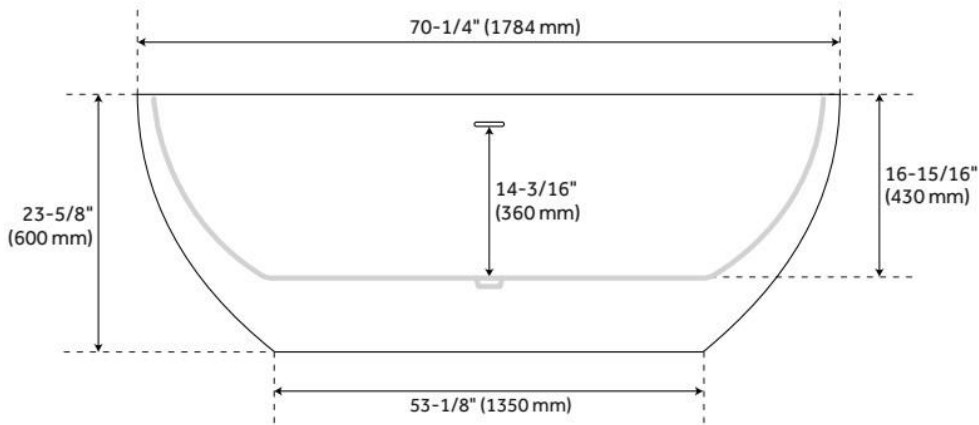

70" BOYCE ACRYLIC TUB - AIR MASSAGE

SKU: 925339-70-AIR

Code: SH481164, SH481171

REVISED 8/14/2024