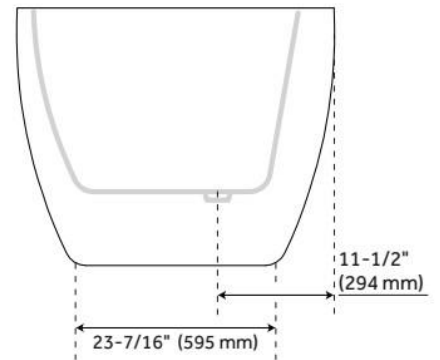

70" BOYCE ACRYLIC TUB - AIR MASSAGE

SKU: 925339-70-AIR

Code: SH481164, SH481171

REVISED 8/14/2024