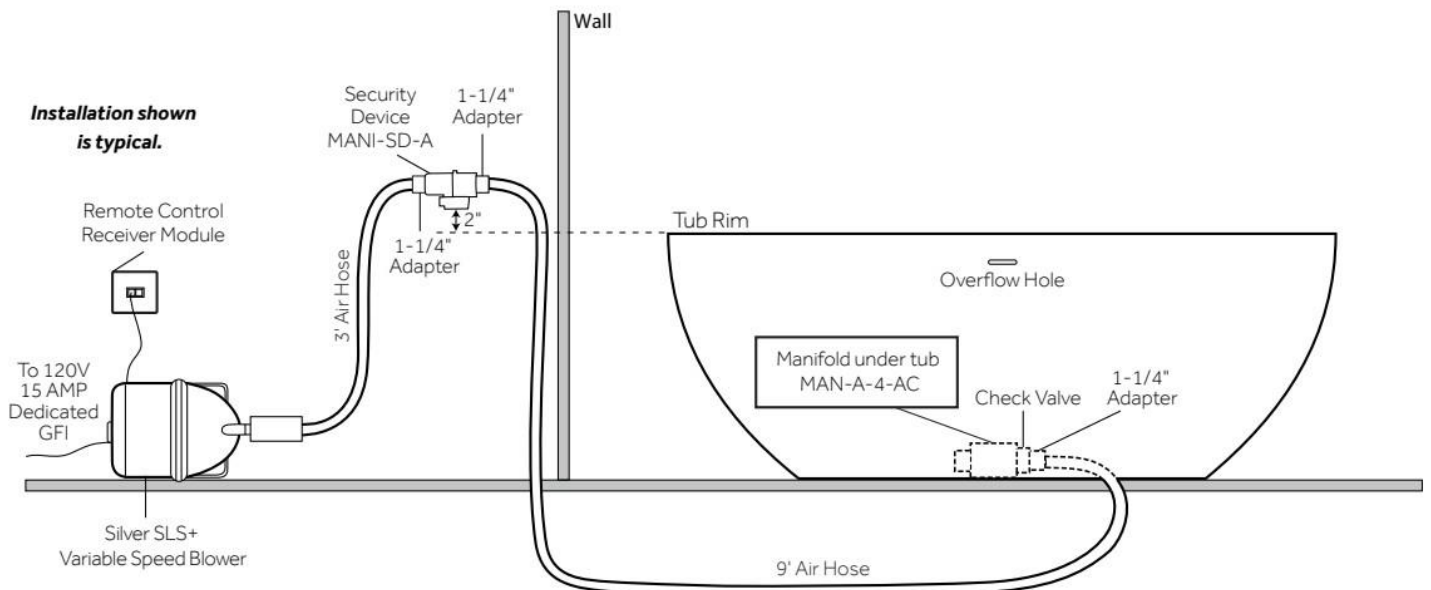

70" BOYCE ACRYLIC TUB - AIR MASSAGE

SKU: 925339-70-AIR

Code: SH481164, SH481171

COMPONENTS LIST

- BM-TWP BALL CHECK VALVE JETS
- MANI-SD-A SECURITY DEVICE
- MAN-A-4-AC MANIFOLD
- SILVER SLS+ VARIABLE SPEED BLOWER

INSTALLATION

Install blower behind a wall (with an access panel) or in a closet. Blower can also be installed under floor. Ensure the security device, MANI-DS-A, is at least:

- 2" Above the tub rim

Security device and hose can be mounted in wall

REMOTE CONTROL

- CG+/RTC-SENSOR-WP
- 12 – 15 YEAR BATTERY LIFE

INSIDE OF BATH

- (12) MAXI AIR JETS WITH 24 OPENINGS

REVISED 8/14/2024