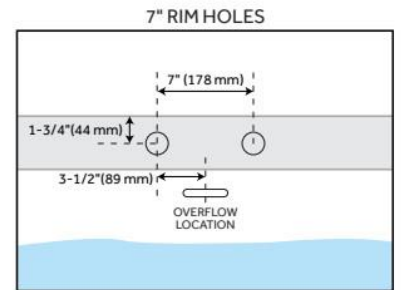

70" BOYCE ACRYLIC TUB - AIR MASSAGE

SKU: 925339-70-AIR

Code: SH481164, SH481171

REVISED 8/14/2024