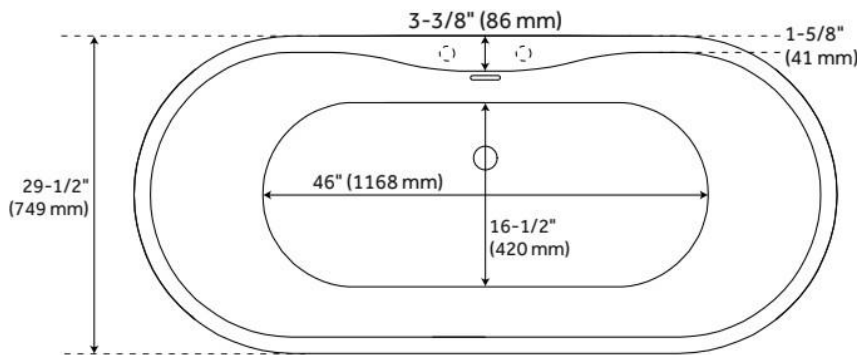

70" BOYCE ACRYLIC TUB - AIR MASSAGE

SKU: 925339-70-AIR

Code: SH481164, SH481171

FEATURES

Tub Material: Acrylic
Product Finish: White
Shape: Oval
Tub Drain Placement: Offset
Drain Included: Yes
Water Depth to Overflow: 14-3/16"
Water Capacity (Gallons): 80.04
Built-In Adjusters: Yes
Tub Weight Uncrated (lbs): 149
Optional Accessory: 428473

CSA B45.5/IAPMO Z124, Massachusetts Accepted, LISTED ID: SH112077AWH

ADDITIONAL FEATURES

- All dimensions are ($\pm 1/2$ ").
- Formed of two 3.8mm acrylic sheets, the air between acting as a thermal insulator.
- Air tub features 12 air jets that massage and relax. Remote control works within 15-foot radius and is designed to float. Tub and air system come fully assembled.
- Back of tub has a removable magnetic panel for easy access when installing deck-mount faucet.
- Before drilling for a rim-mounted faucet, refer to the specification sheet for faucet location and dimensions.
- Optional Quick Connect Drop-In Drain Kit Includes:
 - Floor Plate, 1-1/2" PVC Pipe, 2" x 1-1/2" Trap Adapters, 1 Brass Threaded, 1 Brass Unthreaded Tailpiece and Plug.
 - Installs above your subfloor, but underneath your cement floor or tile, so you do not need access below the fixture.

REVISED 8/14/2024

70" BOYCE ACRYLIC TUB - AIR MASSAGE

SKU: 925339-70-AIR

Code: SH481164, SH481171

REVISED 8/14/2024

70" BOYCE ACRYLIC TUB - AIR MASSAGE

SKU: 925339-70-AIR

Code: SH481164, SH481171