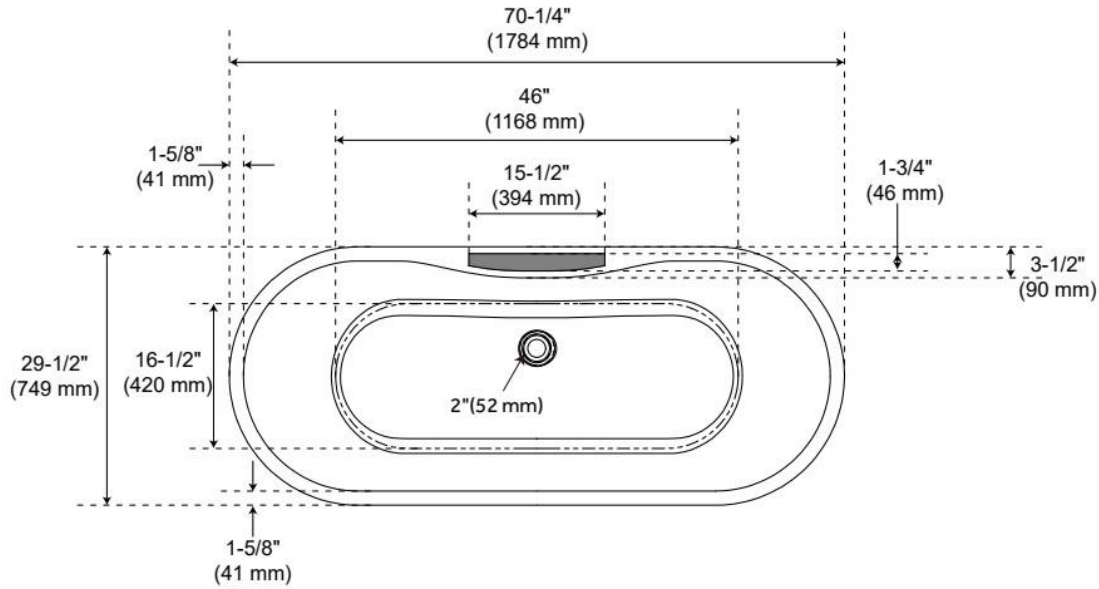

## FEATURES

Tub Material: Acrylic

Product Finish: White

Shape: Oval

Tub Drain Placement: Offset

Drain Included: Yes

Water Depth to Overflow: 14-3/16"

Water Capacity (Gallons): 80.04

Built-In Adjusters: Yes

Tub Weight Uncrated (lbs): 109

Optional Accessory: 428473

CSA B45.5/IAPMO Z124, Massachusetts Accepted, LISTED ID: SH112077AWH

## ADDITIONAL FEATURES

- All dimensions are ( $\pm 1/2$ ").
- Foam Insulation option: increases heat retention and prevents condensation due to water and air temperature fluctuations.
- Before drilling for a rim-mounted faucet, refer to the specification sheet for faucet location and dimensions.

# 70" BOYCE ACRYLIC TUB

SKU: 925339-70

Code: SH481150, SH481157

REVISED 12/13/2024