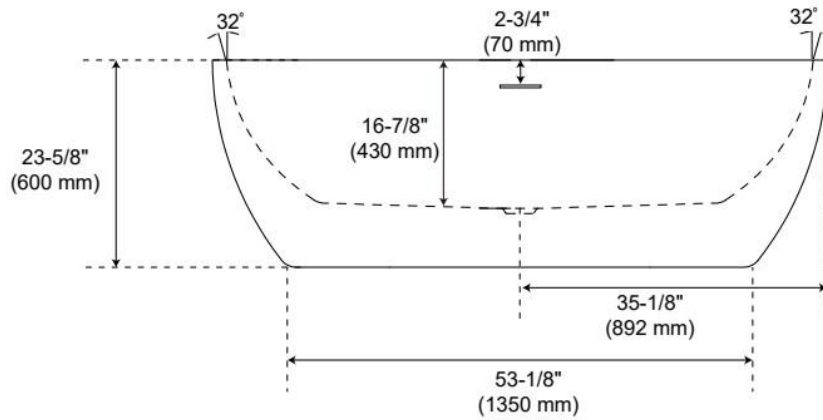

70" BOYCE ACRYLIC TUB

SKU: 925339-70

Code: SH481150, SH481157

REVISED 12/13/2024