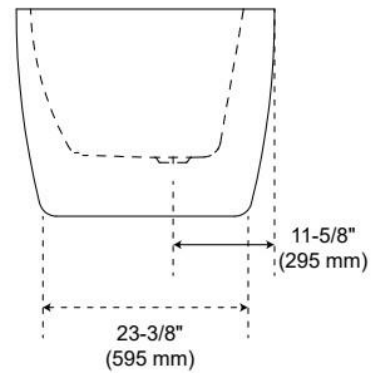

70" BOYCE ACRYLIC TUB

SKU: 925339-70

Code: SH481150, SH481157

REVISED 12/13/2024