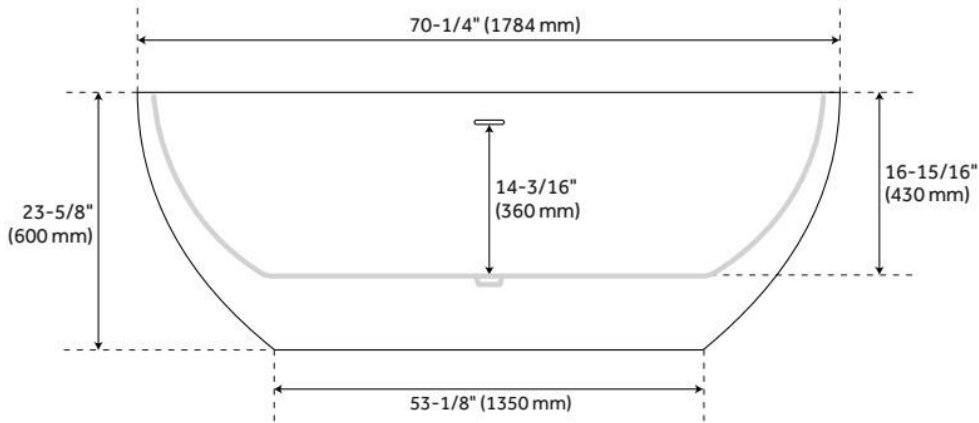

70" BOYCE ACRYLIC TUB

SKU: 925339-70

Code: SH481150, SH481157

REVISED 6/25/2024