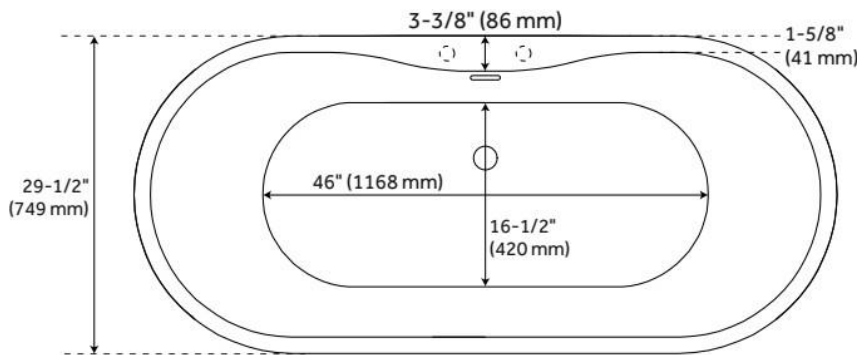

70" BOYCE ACRYLIC TUB

SKU: 925339-70

Code: SH481150, SH481157

REVISED 6/25/2024