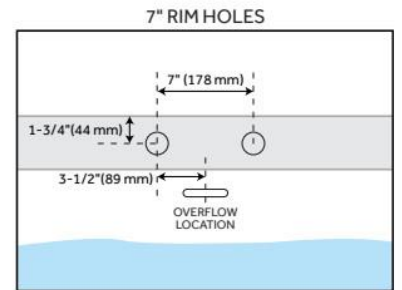

70" BOYCE ACRYLIC TUB

SKU: 925339-70

Code: SH481150, SH481157

REVISED 6/25/2024