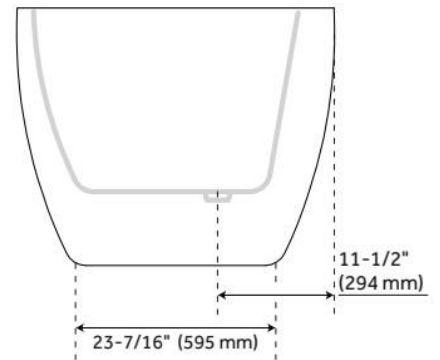

70" BOYCE ACRYLIC TUB

SKU: 925339-70

Code: SH481150, SH481157

REVISED 6/25/2024