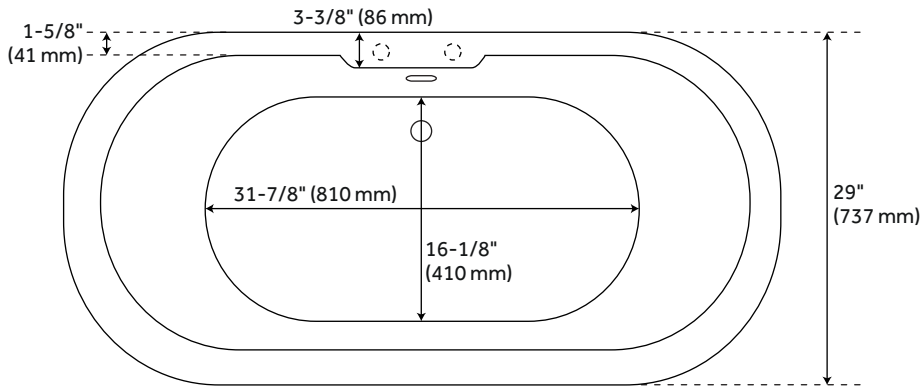

56" BOYCE ACRYLIC FREESTANDING TUB

SKU: 925340-56

All dimensions and specifications are nominal and may vary. Use actual products for accuracy in critical situations.