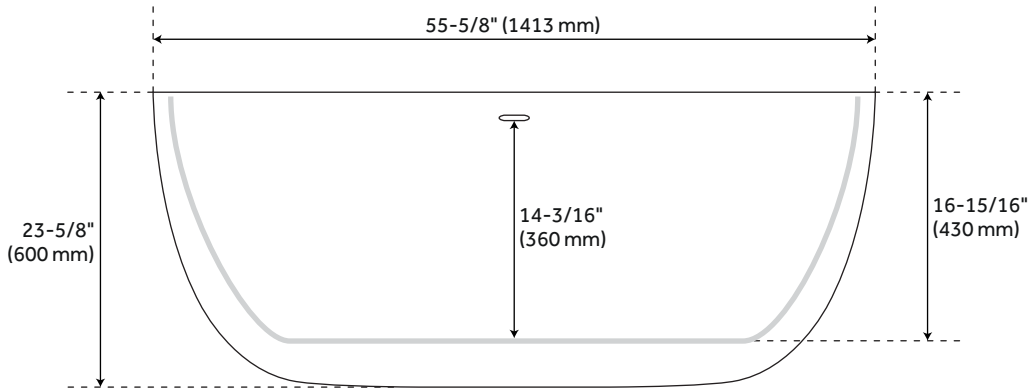

56" BOYCE ACRYLIC FREESTANDING TUB

SKU: 925340-56

All dimensions and specifications are nominal and may vary. Use actual products for accuracy in critical situations.