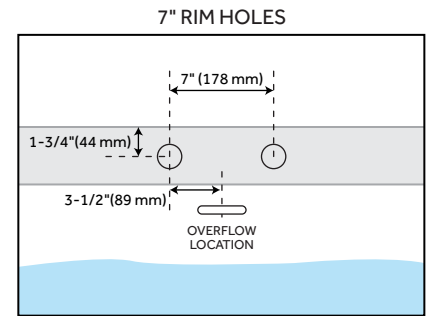

56" BOYCE ACRYLIC FREESTANDING TUB

SKU: 925340-56

All dimensions and specifications are nominal and may vary. Use actual products for accuracy in critical situations.