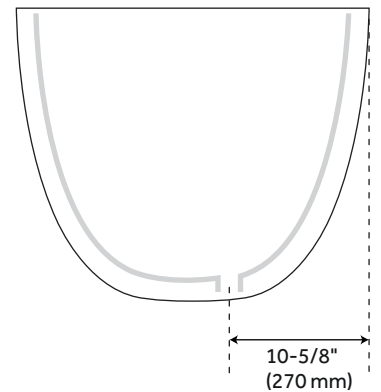

56" BOYCE ACRYLIC FREESTANDING TUB

SKU: 925340-56

All dimensions and specifications are nominal and may vary. Use actual products for accuracy in critical situations.