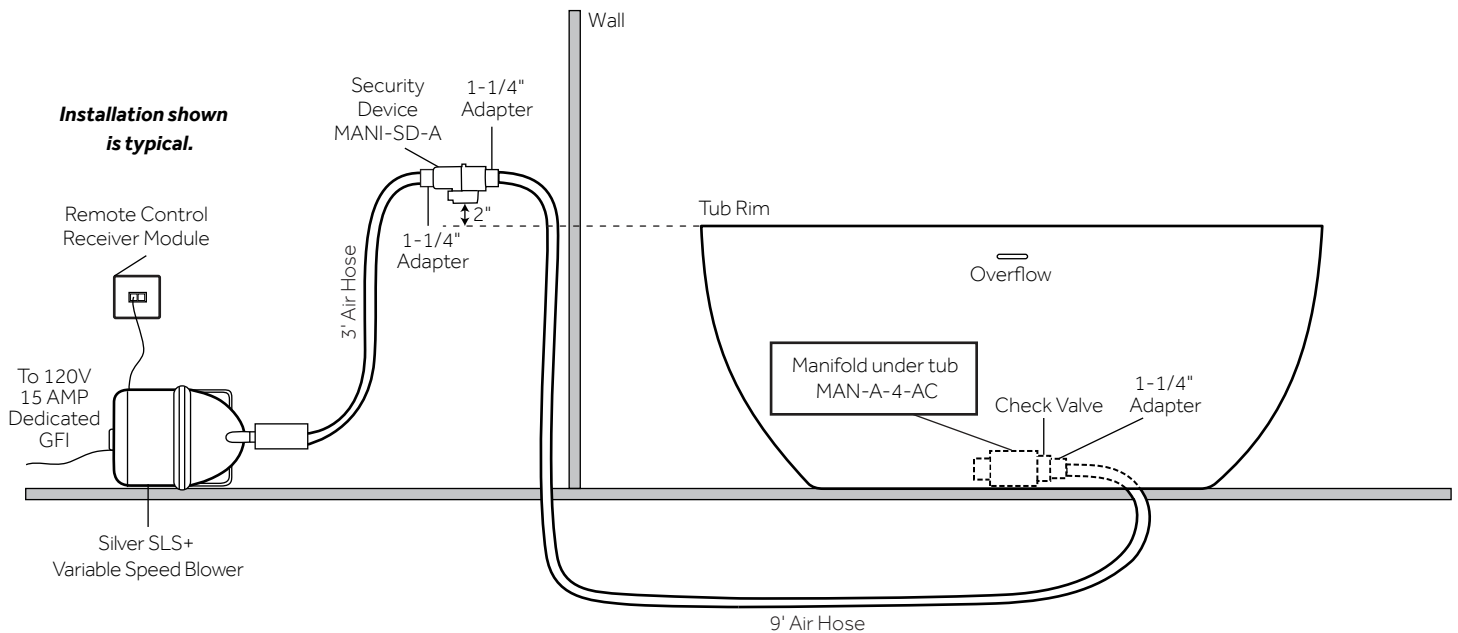

REVISED 12/6/2023

61" BOYCE ACRYLIC TUB - AIR MASSAGE

SKU: 925340-61-AIR

Code: SH481142, SH481143

ADDITIONAL FEATURES

- All dimensions are ($\pm 1/2$ ").
- Formed of two 3.8mm acrylic sheets, the air between acting as a thermal insulator.
- Air tub features 12 air jets that massage and relax. Remote control works within 15-foot radius and is designed to float. Tub and air system come fully assembled.
- Foam Insulation option: increases heat retention and prevents condensation due to water and air temperature fluctuations.
- Back of tub has a removable magnetic panel for easy access when installing deck-mount faucet.
- Before drilling for a rim-mounted faucet, refer to the specification sheet for faucet location and dimensions.
- Optional Quick Connect Drop-In Drain Kit Includes:
 - Floor Plate, 1-1/2" PVC Pipe, 2" x 1-1/2" Trap Adapters, 1 Brass Threaded, 1 Brass Unthreaded Tailpiece and Plug.
 - Installs above your subfloor, but underneath your cement floor or tile, so you do not need access below the fixture.

INSTALLATION

Install blower behind a wall (with an access panel) or in a closet. Blower can also be installed under floor. Ensure the security device, MANI-DS-A, is at least:

- 2" Above the tub rim

Security device and hose can be mounted in wall

REMOTE CONTROL

- CG+/RTC-SENSOR-WP
- 12 – 15 YEAR BATTERY LIFE

INSIDE OF BATH

- (12) MAXI AIR JETS WITH 24 OPENINGS

ELBOWS FOR AIR JETS

TEES FOR AIR JETS

All dimensions and specifications are nominal and may vary. Use actual products for accuracy in critical situations.