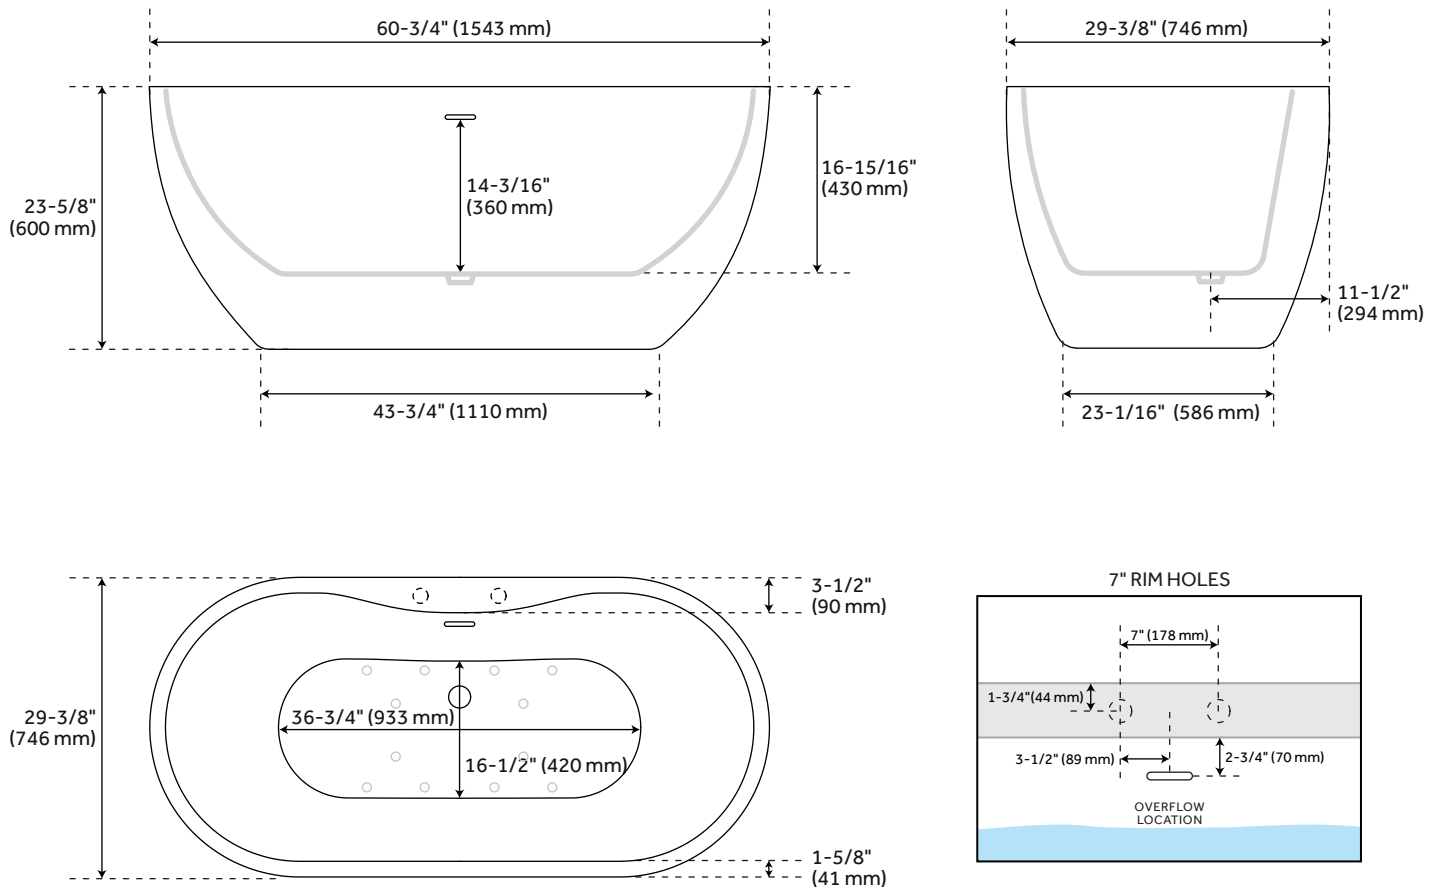

61" BOYCE ACRYLIC TUB - AIR MASSAGE

SKU: 925340-61-AIR

Code: SH481142, SH481143

FEATURES

Features: Integral Drain & Overflow
Design: Modern
Product Finish: White
Material: Acrylic
Length: 60-3/4"
Width: 29-3/8"
Height: 23-5/8"
Depth: 16-15/16"
Overflow Hole: Yes
Water Depth To Overflow: 14-3/16"
Exterior Treatment: Smooth
Interior Treatment: Smooth
Drain Included: Yes
Drain Finish: White
Faucet Included: No
Shape: Oval
Size: 61"
Remote Included: Yes
Tub Overflow: Yes
Integral Drain & Overflow: Yes
Tub Material: Acrylic
Tub Interior Length: 36-3/4"
Tub Interior Width: 16-1/2"
Tap Deck: Yes
Faucet Drillings: No Drillings
Built-In Adjusters: Yes
Blower: Yes
Blower Wattage: 600
Number of Jets: 12
Jet Color: White
Voltage: 120V

REVISED 12/6/2023

61" BOYCE ACRYLIC TUB - AIR MASSAGE

SKU: 925340-61-AIR

Code: SH481142, SH481143

ADDITIONAL FEATURES

- All dimensions are ($\pm 1/2$ ").
- Formed of two 3.8mm acrylic sheets, the air between acting as a thermal insulator.
- Air tub features 12 air jets that massage and relax. Remote control works within 15-foot radius and is designed to float. Tub and air system come fully assembled.
- Foam Insulation option: increases heat retention and prevents condensation due to water and air temperature fluctuations.
- Back of tub has a removable magnetic panel for easy access when installing deck-mount faucet.
- Before drilling for a rim-mounted faucet, refer to the specification sheet for faucet location and dimensions.
- Optional Quick Connect Drop-In Drain Kit Includes:
 - Floor Plate, 1-1/2" PVC Pipe, 2" x 1-1/2" Trap Adapters, 1 Brass Threaded, 1 Brass Unthreaded Tailpiece and Plug.
 - Installs above your subfloor, but underneath your cement floor or tile, so you do not need access below the fixture.

REVISED 12/6/2023

61" BOYCE ACRYLIC FREESTANDING AIR TUB WITH SLOTTED OVERFLOW

SKU: 925340-61-AIR

All dimensions and specifications are nominal and may vary. Use actual products for accuracy in critical situations.