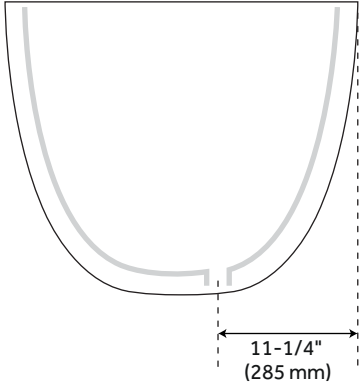

## FEATURES

Design: Modern  
Product Finish: White  
Material: acrylic  
Length: 64-3/4"  
Width: 29-1/2"  
Height: 23-5/8"  
Overflow Hole: true  
Drain Included: Yes  
Faucet Included: No  
Shape: Oval  
Tub Material: Acrylic  
Tub Interior Length: 41"  
Tub Interior Width: 16-9/16"  
Tap Deck: Yes  
Faucet Drillings: Tap Deck - No Drillings  
Water Capacity (Gallons): 66  
Tub Weight Uncrated (lbs): 102

## INSIDE OF BATH

- (12) MAXI AIR JETS WITH 24 OPENINGS

ELBOWS FOR AIR JETS

TEES FOR AIR JETS

All dimensions and specifications are nominal and may vary. Use actual products for accuracy in critical situations.

# 65" BOYCE ACRYLIC TUB - AIR MASSAGE

SKU: 925340-65-AIR

All dimensions and specifications are nominal and may vary. Use actual products for accuracy in critical situations.