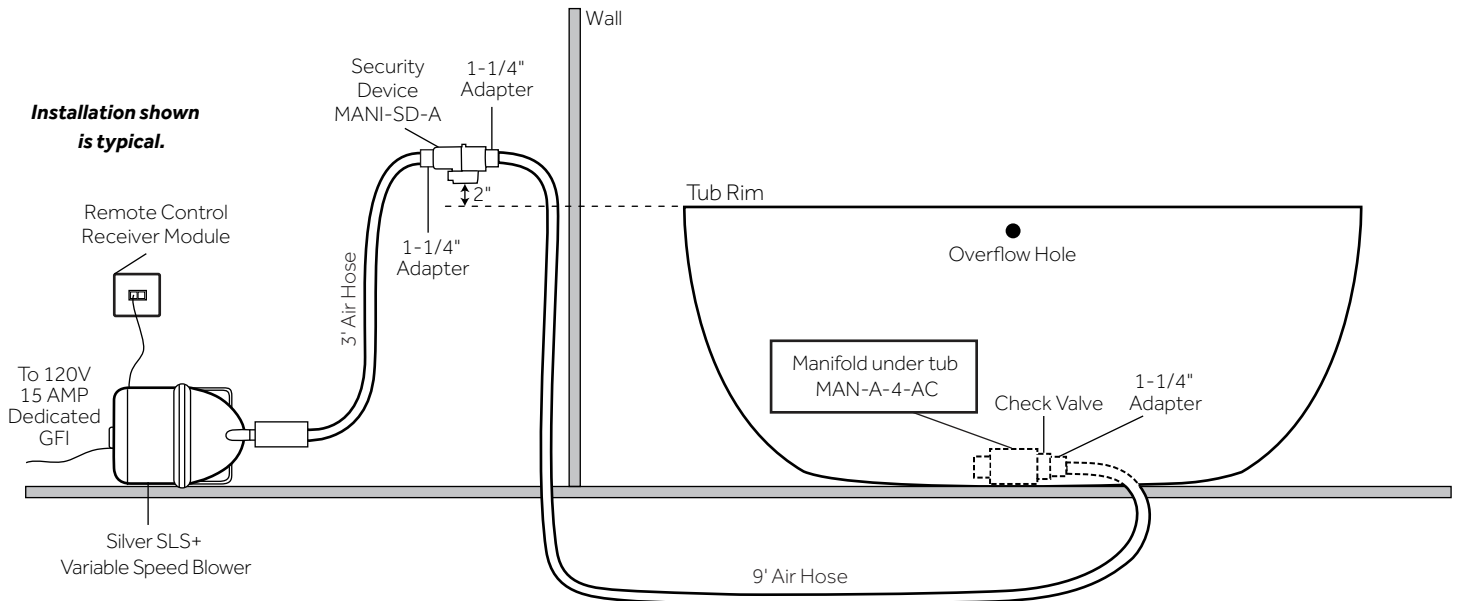

## ADDITIONAL FEATURES

- All dimensions are ( $\pm 1/2$ ").
- Formed of two 3.8mm acrylic sheets, the air between acting as a thermal insulator.
- Air tub features 12 air jets that massage and relax. Remote control works within 15-foot radius and is designed to float. Tub and air system come fully assembled.
- Foam Insulation option: increases heat retention and prevents condensation due to water and air temperature fluctuations.
- Trim kit includes: Pop-Up Drain with matching drain cover and overflow plate in your choice of color.
- Back of tub has a removable magnetic panel for easy access when installing deck-mount faucet.
- Before drilling for a rim-mounted faucet, refer to the specification sheet for faucet location and dimensions.
- Optional Quick Connect Drop-In Drain Kit Includes:
  - Floor Plate, 1-1/2" PVC Pipe, 2" x 1-1/2" Trap Adapters, 1 Brass Threaded, 1 Brass Unthreaded Tailpiece and Plug.
  - Installs above your subfloor, but underneath your cement floor or tile, so you do not need access below the fixture.

## INSTALLATION

Install blower behind a wall (with an access panel) or in a closet. Blower can also be installed under floor. Ensure the security device, MANI-DS-A, is at least:

- 2" Above the tub rim

Security device and hose can be mounted in wall

## INSIDE OF BATH

- (12) MAXI AIR JETS WITH 24 OPENINGS

ELBOWS FOR AIR JETS

TEES FOR AIR JETS

All dimensions and specifications are nominal and may vary. Use actual products for accuracy in critical situations.