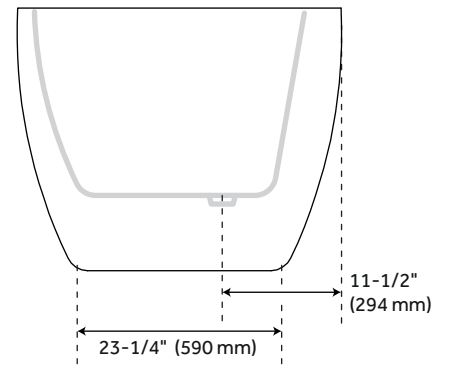

65" BOYCE ACRYLIC FREESTANDING TUB - AIR MASSAGE

SKU: 925340-65-AIR

All dimensions and specifications are nominal and may vary. Use actual products for accuracy in critical situations.