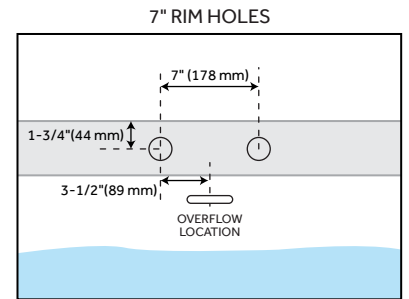

REVISED 7/3/2023

65" BOYCE ACRYLIC TUB - AIR MASSAGE

SKU: 925340-65-AIR

Code: SH456659, SH462674

ADDITIONAL FEATURES

- All dimensions are ($\pm 1/2$ ").
- Formed of two 3.8mm acrylic sheets, the air between acting as a thermal insulator.
- Air tub features 12 air jets that massage and relax. Remote control works within 15-foot radius and is designed to float. Tub and air system come fully assembled.
- Foam Insulation option: increases heat retention and prevents condensation due to water and air temperature fluctuations.
- Back of tub has a removable magnetic panel for easy access when installing deck-mount faucet.
- Before drilling for a rim-mounted faucet, refer to the specification sheet for faucet location and dimensions.
- Optional Quick Connect Drop-In Drain Kit Includes:
 - Floor Plate, 1-1/2" PVC Pipe, 2" x 1-1/2" Trap Adapters, 1 Brass Threaded, 1 Brass Unthreaded Tailpiece and Plug.
 - Installs above your subfloor, but underneath your cement floor or tile, so you do not need access below the fixture.

INSTALLATION

Install blower behind a wall (with an access panel) or in a closet. Blower can also be installed under floor. Ensure the security device, MANI-DS-A, is at least:

- 2" Above the tub rim

Security device and hose can be mounted in wall

REMOTE CONTROL

- CG+/RTC-SENSOR-WP
- 12 – 15 YEAR BATTERY LIFE

INSIDE OF BATH

- (12) MAXI AIR JETS WITH 24 OPENINGS

ELBOWS FOR AIR JETS

TEES FOR AIR JETS

All dimensions and specifications are nominal and may vary. Use actual products for accuracy in critical situations.

65" BOYCE ACRYLIC FREESTANDING TUB - AIR MASSAGE

SKU: 925340-65-AIR

All dimensions and specifications are nominal and may vary. Use actual products for accuracy in critical situations.