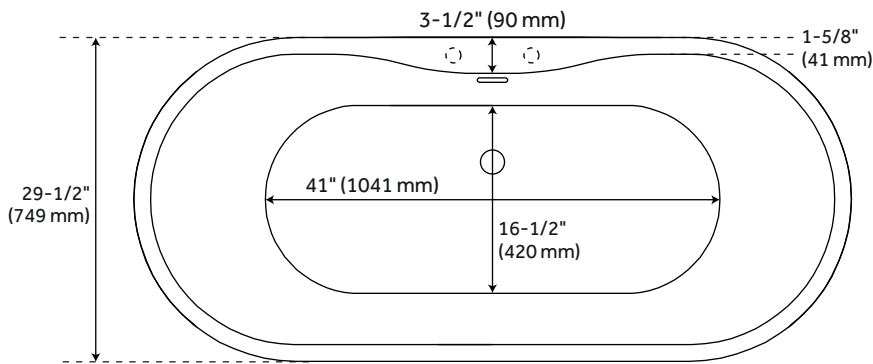

REMOTE CONTROL

- CG+/RTC-SENSOR-WP
- 12 – 15 YEAR BATTERY LIFE

INSIDE OF BATH

- (12) MAXI AIR JETS WITH 24 OPENINGS

ELBOWS FOR AIR JETS

TEES FOR AIR JETS

All dimensions and specifications are nominal and may vary. Use actual products for accuracy in critical situations.

65" BOYCE ACRYLIC FREESTANDING TUB - AIR MASSAGE

SKU: 925340-65-AIR

All dimensions and specifications are nominal and may vary. Use actual products for accuracy in critical situations.