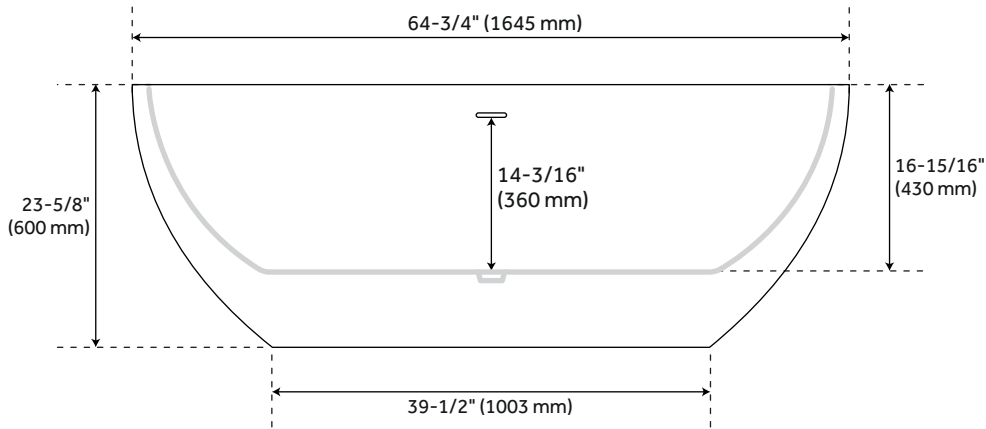

REMOTE CONTROL

- CG+/RTC-SENSOR-WP
- 12 – 15 YEAR BATTERY LIFE

INSIDE OF BATH

- (12) MAXI AIR JETS WITH 24 OPENINGS

ELBOWS FOR AIR JETS

TEES FOR AIR JETS

All dimensions and specifications are nominal and may vary. Use actual products for accuracy in critical situations.

65" BOYCE ACRYLIC FREESTANDING TUB - AIR MASSAGE

SKU: 925340-65-AIR

All dimensions and specifications are nominal and may vary. Use actual products for accuracy in critical situations.