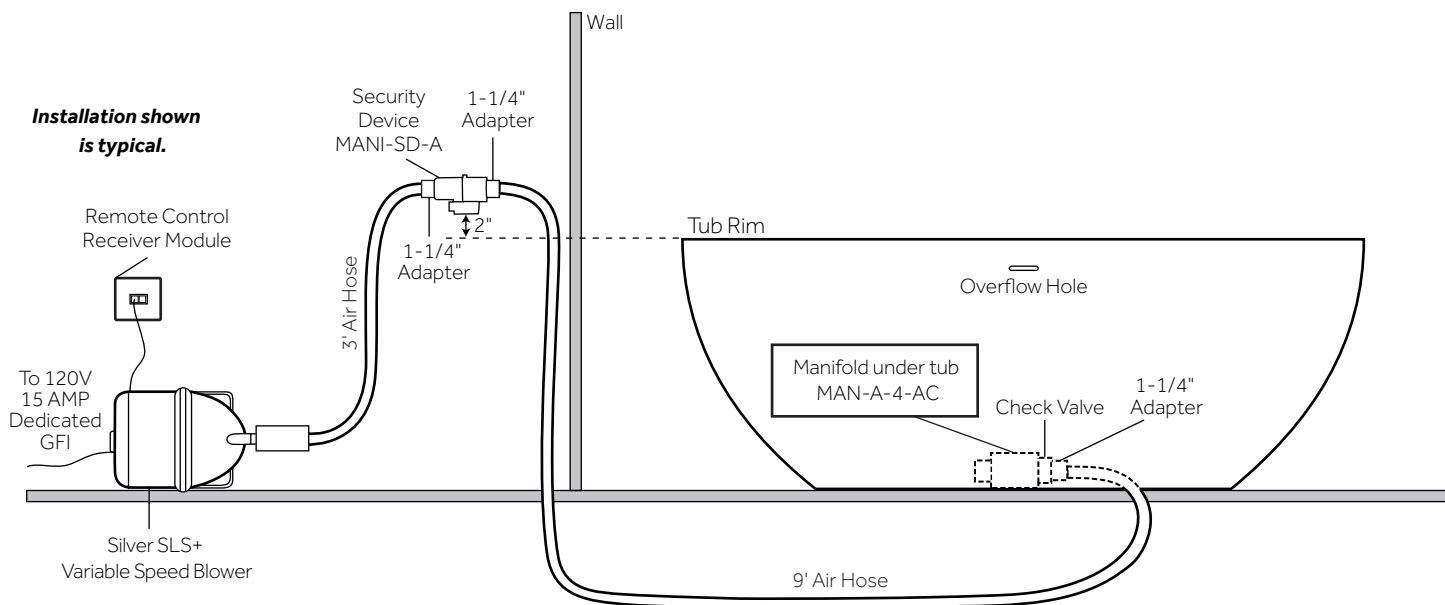

REVISED 7/3/2023

65" BOYCE ACRYLIC TUB - AIR MASSAGE

SKU: 925340-65-AIR

Code: SH456659, SH462674

ADDITIONAL FEATURES

- All dimensions are ($\pm 1/2$ ").
- Formed of two 3.8mm acrylic sheets, the air between acting as a thermal insulator.
- Air tub features 12 air jets that massage and relax. Remote control works within 15-foot radius and is designed to float. Tub and air system come fully assembled.
- Foam Insulation option: increases heat retention and prevents condensation due to water and air temperature fluctuations.
- Back of tub has a removable magnetic panel for easy access when installing deck-mount faucet.
- Before drilling for a rim-mounted faucet, refer to the specification sheet for faucet location and dimensions.
- Optional Quick Connect Drop-In Drain Kit Includes:
 - Floor Plate, 1-1/2" PVC Pipe, 2" x 1-1/2" Trap Adapters, 1 Brass Threaded, 1 Brass Unthreaded Tailpiece and Plug.
 - Installs above your subfloor, but underneath your cement floor or tile, so you do not need access below the fixture.

INSTALLATION

Install blower behind a wall (with an access panel) or in a closet. Blower can also be installed under floor. Ensure the security device, MANI-DS-A, is at least:

- 2" Above the tub rim

Security device and hose can be mounted in wall

REMOTE CONTROL

- CG+/RTC-SENSOR-WP
- 12 – 15 YEAR BATTERY LIFE

INSIDE OF BATH

- (12) MAXI AIR JETS WITH 24 OPENINGS

ELBOWS FOR AIR JETS

TEES FOR AIR JETS

All dimensions and specifications are nominal and may vary. Use actual products for accuracy in critical situations.

65" BOYCE ACRYLIC FREESTANDING TUB - AIR MASSAGE

SKU: 925340-65-AIR

All dimensions and specifications are nominal and may vary. Use actual products for accuracy in critical situations.