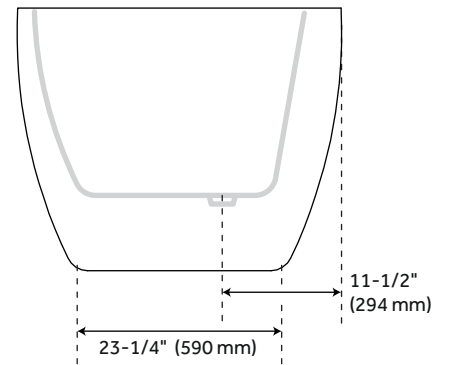

65" BOYCE ACRYLIC FREESTANDING TUB

SKU: 925340-65

Code: SH445992, SH462667

CSA B45.5/IAPMO Z124
LISTED ID: SH112076AWH

FEATURES

Design: Modern
Product Finish: White
Material: Acrylic
Length: 64-3/4"
Width: 29-1/2"
Height: 23-5/8"
Overflow Hole: Yes
Water Depth To Overflow: 14-3/16"
Exterior Treatment: Smooth
Interior Treatment: Smooth
Drain Included: Yes
Drain Finish: White
Faucet Included: No
Shape: Oval
Size: 65"
Tub Overflow: Yes
Integral Drain & Overflow: Yes
Tub Material: Acrylic
Tub Interior Length: 41"
Tub Interior Width: 16-1/2"
Tap Deck: Yes
Faucet Drillings: No Drillings
Water Capacity (Gallons): 66
Built-In Adjusters: Yes
Tub Weight Uncrated (lbs): 102
Tub Weight Crated (lbs): 192
Blower: No

REVISED 7/3/2023

65" BOYCE ACRYLIC FREESTANDING TUB

SKU: 925340-65

Code: SH445992, SH462667

ADDITIONAL FEATURES

- All dimensions are ($\pm 1/2$ ").
- Foam Insulation option: increases heat retention and prevents condensation due to water and air temperature fluctuations.
- Before drilling for a rim-mounted faucet, refer to the specification sheet for faucet location and dimensions.
- Optional Quick Connect Drop-In Drain Kit Includes:
 - Floor Plate, 1-1/2" PVC Pipe, 2" x 1-1/2" Trap Adapters, 1 Brass Threaded, 1 Brass Unthreaded Tailpiece and Plug.
 - Installs above your subfloor, but underneath your cement floor or tile, so you do not need access below the fixture.

REVISED 7/3/2023

65" BOYCE ACRYLIC FREESTANDING TUB

SKU: 925340-65

All dimensions and specifications are nominal and may vary. Use actual products for accuracy in critical situations.