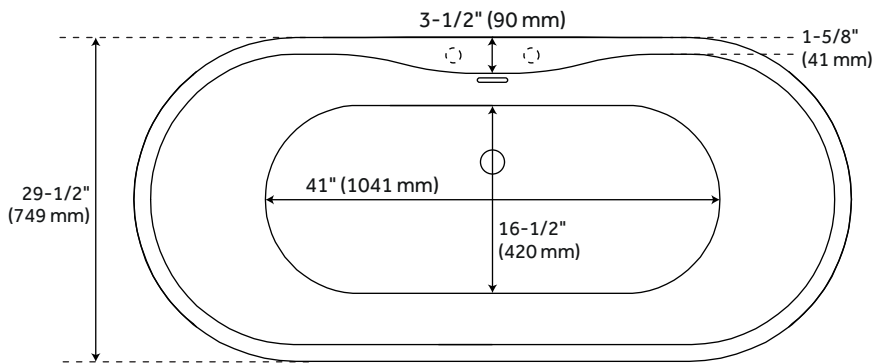

65" BOYCE ACRYLIC FREESTANDING TUB

SKU: 925340-65

Code: SH445992, SH462667

CSA B45.5/IAPMO Z124
LISTED ID: SH112076AWH

FEATURES

Design: Modern
Product Finish: White
Material: Acrylic
Length: 64-3/4"
Width: 29-1/2"
Height: 23-5/8"
Overflow Hole: Yes
Water Depth To Overflow: 14-3/16"
Exterior Treatment: Smooth
Interior Treatment: Smooth
Drain Included: Yes
Drain Finish: White
Faucet Included: No
Shape: Oval
Size: 65"
Tub Overflow: Yes
Integral Drain & Overflow: Yes
Tub Material: Acrylic
Tub Interior Length: 41"
Tub Interior Width: 16-1/2"
Tap Deck: Yes
Faucet Drillings: No Drillings
Water Capacity (Gallons): 66
Built-In Adjusters: Yes
Tub Weight Uncrated (lbs): 102
Tub Weight Crated (lbs): 192
Blower: No

REVISED 7/3/2023

65" BOYCE ACRYLIC FREESTANDING TUB

SKU: 925340-65

Code: SH445992, SH462667

ADDITIONAL FEATURES

- All dimensions are ($\pm 1/2$ ").
- Foam Insulation option: increases heat retention and prevents condensation due to water and air temperature fluctuations.
- Before drilling for a rim-mounted faucet, refer to the specification sheet for faucet location and dimensions.
- Optional Quick Connect Drop-In Drain Kit Includes:
 - Floor Plate, 1-1/2" PVC Pipe, 2" x 1-1/2" Trap Adapters, 1 Brass Threaded, 1 Brass Unthreaded Tailpiece and Plug.
 - Installs above your subfloor, but underneath your cement floor or tile, so you do not need access below the fixture.

REVISED 7/3/2023

65" BOYCE ACRYLIC FREESTANDING TUB

SKU: 925340-65

All dimensions and specifications are nominal and may vary. Use actual products for accuracy in critical situations.