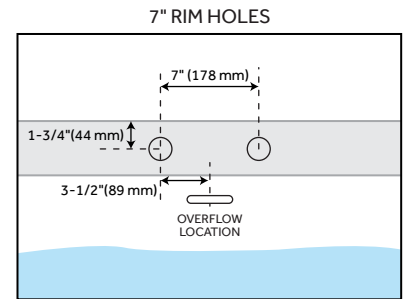

65" BOYCE ACRYLIC FREESTANDING TUB

SKU: 925340-65

Code: SH445992, SH462667

CSA B45.5/IAPMO Z124
LISTED ID: SH112076AWH

FEATURES

Design: Modern
Product Finish: White
Material: Acrylic
Length: 64-3/4"
Width: 29-1/2"
Height: 23-5/8"
Overflow Hole: Yes
Water Depth To Overflow: 14-3/16"
Exterior Treatment: Smooth
Interior Treatment: Smooth
Drain Included: Yes
Drain Finish: White
Faucet Included: No
Shape: Oval
Size: 65"
Tub Overflow: Yes
Integral Drain & Overflow: Yes
Tub Material: Acrylic
Tub Interior Length: 41"
Tub Interior Width: 16-1/2"
Tap Deck: Yes
Faucet Drillings: No Drillings
Water Capacity (Gallons): 66
Built-In Adjusters: Yes
Tub Weight Uncrated (lbs): 102
Tub Weight Crated (lbs): 192
Blower: No

REVISED 7/3/2023

65" BOYCE ACRYLIC FREESTANDING TUB

SKU: 925340-65

Code: SH445992, SH462667

ADDITIONAL FEATURES

- All dimensions are ($\pm 1/2$ ").
- Foam Insulation option: increases heat retention and prevents condensation due to water and air temperature fluctuations.
- Before drilling for a rim-mounted faucet, refer to the specification sheet for faucet location and dimensions.
- Optional Quick Connect Drop-In Drain Kit Includes:
 - Floor Plate, 1-1/2" PVC Pipe, 2" x 1-1/2" Trap Adapters, 1 Brass Threaded, 1 Brass Unthreaded Tailpiece and Plug.
 - Installs above your subfloor, but underneath your cement floor or tile, so you do not need access below the fixture.

REVISED 7/3/2023

65" BOYCE ACRYLIC FREESTANDING TUB

SKU: 925340-65

All dimensions and specifications are nominal and may vary. Use actual products for accuracy in critical situations.