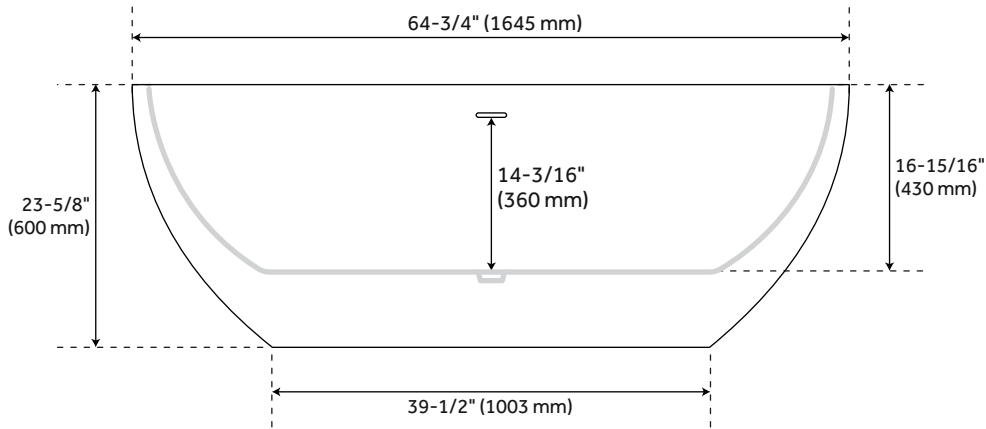

65" BOYCE ACRYLIC FREESTANDING TUB

SKU: 925340-65

Code: SH445992, SH462667

CSA B45.5/IAPMO Z124
LISTED ID: SH112076AWH

FEATURES

Design: Modern
Product Finish: White
Material: Acrylic
Length: 64-3/4"
Width: 29-1/2"
Height: 23-5/8"
Overflow Hole: Yes
Water Depth To Overflow: 14-3/16"
Exterior Treatment: Smooth
Interior Treatment: Smooth
Drain Included: Yes
Drain Finish: White
Faucet Included: No
Shape: Oval
Size: 65"
Tub Overflow: Yes
Integral Drain & Overflow: Yes
Tub Material: Acrylic
Tub Interior Length: 41"
Tub Interior Width: 16-1/2"
Tap Deck: Yes
Faucet Drillings: No Drillings
Water Capacity (Gallons): 66
Built-In Adjusters: Yes
Tub Weight Uncrated (lbs): 102
Tub Weight Crated (lbs): 192
Blower: No

REVISED 7/3/2023

65" BOYCE ACRYLIC FREESTANDING TUB

SKU: 925340-65

Code: SH445992, SH462667

ADDITIONAL FEATURES

- All dimensions are ($\pm 1/2$ ").
- Foam Insulation option: increases heat retention and prevents condensation due to water and air temperature fluctuations.
- Before drilling for a rim-mounted faucet, refer to the specification sheet for faucet location and dimensions.
- Optional Quick Connect Drop-In Drain Kit Includes:
 - Floor Plate, 1-1/2" PVC Pipe, 2" x 1-1/2" Trap Adapters, 1 Brass Threaded, 1 Brass Unthreaded Tailpiece and Plug.
 - Installs above your subfloor, but underneath your cement floor or tile, so you do not need access below the fixture.

REVISED 7/3/2023

65" BOYCE ACRYLIC FREESTANDING TUB

SKU: 925340-65

All dimensions and specifications are nominal and may vary. Use actual products for accuracy in critical situations.