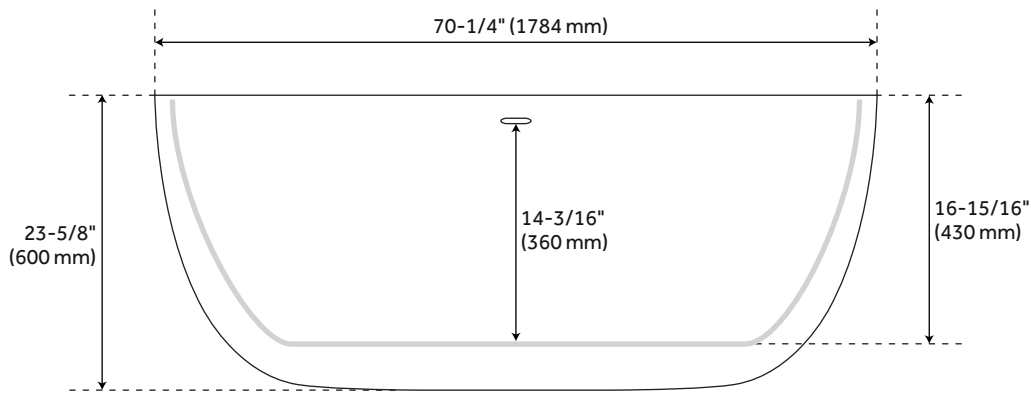

70" BOYCE ACRYLIC TUB - AIR MASSAGE

SKU: 925340-70-AIR

All dimensions and specifications are nominal and may vary. Use actual products for accuracy in critical situations.