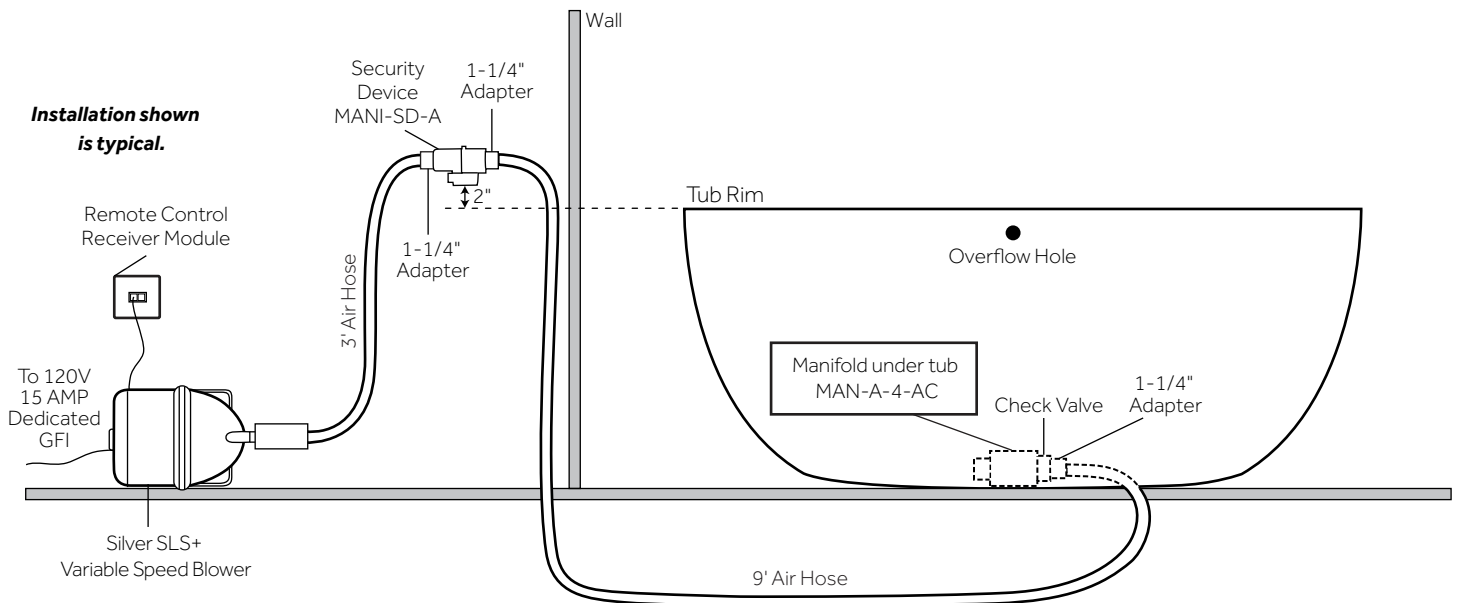

ADDITIONAL FEATURES

- All dimensions are ($\pm 1/2$ ").
- Formed of two 3.8mm acrylic sheets, the air between acting as a thermal insulator.
- Air tub features 12 air jets that massage and relax. Remote control works within 15-foot radius and is designed to float. Tub and air system come fully assembled.
- Foam Insulation option: increases heat retention and prevents condensation due to water and air temperature fluctuations.
- Trim kit includes: Pop-Up Drain with matching drain cover and overflow plate in your choice of color.
- Back of tub has a removable magnetic panel for easy access when installing deck-mount faucet.
- Before drilling for a rim-mounted faucet, refer to the specification sheet for faucet location and dimensions.
- Optional Quick Connect Drop-In Drain Kit Includes:
 - Floor Plate, 1-1/2" PVC Pipe, 2" x 1-1/2" Trap Adapters, 1 Brass Threaded, 1 Brass Unthreaded Tailpiece and Plug.
 - Installs above your subfloor, but underneath your cement floor or tile, so you do not need access below the fixture.

INSTALLATION

Install blower behind a wall (with an access panel) or in a closet. Blower can also be installed under floor. Ensure the security device, MANI-DS-A, is at least:

- 2" Above the tub rim

Security device and hose can be mounted in wall

REMOTE CONTROL

- CG+/RTC-SENSOR-WP
- 12 – 15 YEAR BATTERY LIFE

INSIDE OF BATH

- (12) MAXI AIR JETS WITH 24 OPENINGS

ELBOWS FOR AIR JETS

TEES FOR AIR JETS

All dimensions and specifications are nominal and may vary. Use actual products for accuracy in critical situations.

70" BOYCE ACRYLIC TUB - AIR MASSAGE

SKU: 925340-70-AIR

All dimensions and specifications are nominal and may vary. Use actual products for accuracy in critical situations.