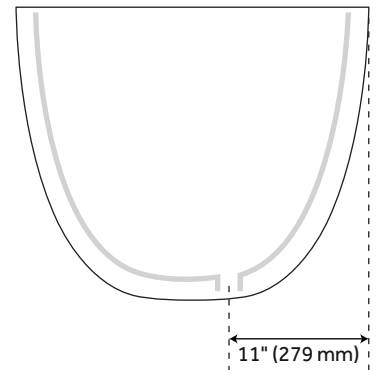

Features: Integral Drain & Overflow
Design: Modern
Product Finish: White
Material: acrylic
Length: 70-1/4"
Width: 29-1/2"
Height: 23-5/8"
Overflow Hole: true
Water Depth To Overflow: 14-3/16"
Exterior Treatment: Smooth
Interior Treatment: Smooth
Faucet Included: No
Shape: Oval
Remote Included: Yes
Tub Overflow: Yes
Integral Drain & Overflow: Yes
Tub Material: Acrylic
Tub Interior Length: 46"
Tub Interior Width: 16-9/16"
Tap Deck: Yes
Faucet Drillings: No Drillings
Tub Weight Uncrated (lbs): 149
Tub Weight Crated (lbs): 239
Blower: Yes
Number of Jets: 12
Jet Color: White

REMOTE CONTROL

- CG+/RTC-SENSOR-WP
- 12 – 15 YEAR BATTERY LIFE

INSIDE OF BATH

- (12) MAXI AIR JETS WITH 24 OPENINGS

ELBOWS FOR AIR JETS

TEES FOR AIR JETS

All dimensions and specifications are nominal and may vary. Use actual products for accuracy in critical situations.

70" BOYCE ACRYLIC TUB - AIR MASSAGE

SKU: 925340-70-AIR

All dimensions and specifications are nominal and may vary. Use actual products for accuracy in critical situations.