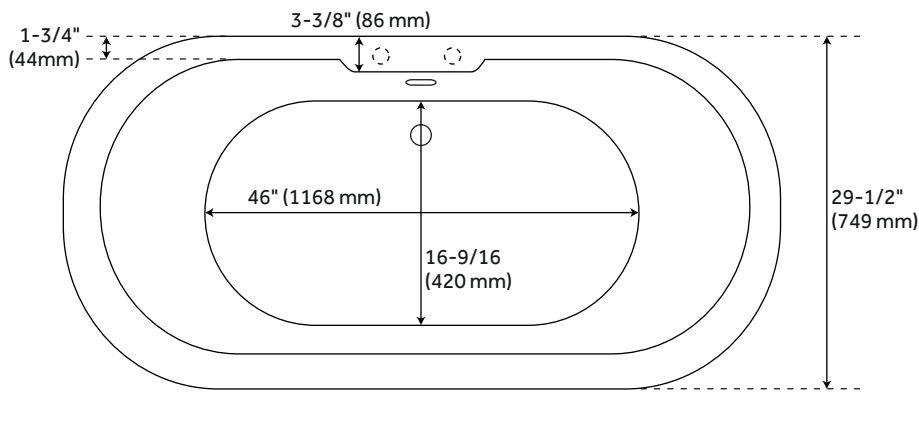

Features: Integral Drain & Overflow
Design: Modern
Product Finish: White
Material: acrylic
Length: 70-1/4"
Width: 29-1/2"
Height: 23-5/8"
Overflow Hole: true
Water Depth To Overflow: 14-3/16"
Exterior Treatment: Smooth
Interior Treatment: Smooth
Faucet Included: No
Shape: Oval
Remote Included: Yes
Tub Overflow: Yes
Integral Drain & Overflow: Yes
Tub Material: Acrylic
Tub Interior Length: 46"
Tub Interior Width: 16-9/16"
Tap Deck: Yes
Faucet Drillings: No Drillings
Tub Weight Uncrated (lbs): 149
Tub Weight Crated (lbs): 239
Blower: Yes
Number of Jets: 12
Jet Color: White

REMOTE CONTROL

- CG+/RTC-SENSOR-WP
- 12 – 15 YEAR BATTERY LIFE

INSIDE OF BATH

- (12) MAXI AIR JETS WITH 24 OPENINGS

ELBOWS FOR AIR JETS

TEES FOR AIR JETS

All dimensions and specifications are nominal and may vary. Use actual products for accuracy in critical situations.

70" BOYCE ACRYLIC TUB - AIR MASSAGE

SKU: 925340-70-AIR

All dimensions and specifications are nominal and may vary. Use actual products for accuracy in critical situations.