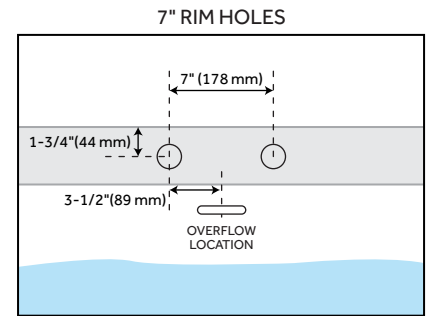

ADDITIONAL FEATURES

- All dimensions are ($\pm 1/2$ ").
- Formed of two 3.8mm acrylic sheets, the air between acting as a thermal insulator.
- Air tub features 12 air jets that massage and relax. Remote control works within 15-foot radius and is designed to float. Tub and air system come fully assembled.
- Foam Insulation option: increases heat retention and prevents condensation due to water and air temperature fluctuations.
- Trim kit includes: Pop-Up Drain with matching drain cover and overflow plate in your choice of color.
- Back of tub has a removable magnetic panel for easy access when installing deck-mount faucet.
- Before drilling for a rim-mounted faucet, refer to the specification sheet for faucet location and dimensions.
- Optional Quick Connect Drop-In Drain Kit Includes:
 - Floor Plate, 1-1/2" PVC Pipe, 2" x 1-1/2" Trap Adapters, 1 Brass Threaded, 1 Brass Unthreaded Tailpiece and Plug.
 - Installs above your subfloor, but underneath your cement floor or tile, so you do not need access below the fixture.

INSTALLATION

Install blower behind a wall (with an access panel) or in a closet. Blower can also be installed under floor. Ensure the security device, MANI-DS-A, is at least:

- 2" Above the tub rim

Security device and hose can be mounted in wall

REMOTE CONTROL

- CG+/RTC-SENSOR-WP
- 12 – 15 YEAR BATTERY LIFE

INSIDE OF BATH

- (12) MAXI AIR JETS WITH 24 OPENINGS

ELBOWS FOR AIR JETS

TEES FOR AIR JETS

All dimensions and specifications are nominal and may vary. Use actual products for accuracy in critical situations.

70" BOYCE ACRYLIC TUB - AIR MASSAGE

SKU: 925340-70-AIR

All dimensions and specifications are nominal and may vary. Use actual products for accuracy in critical situations.