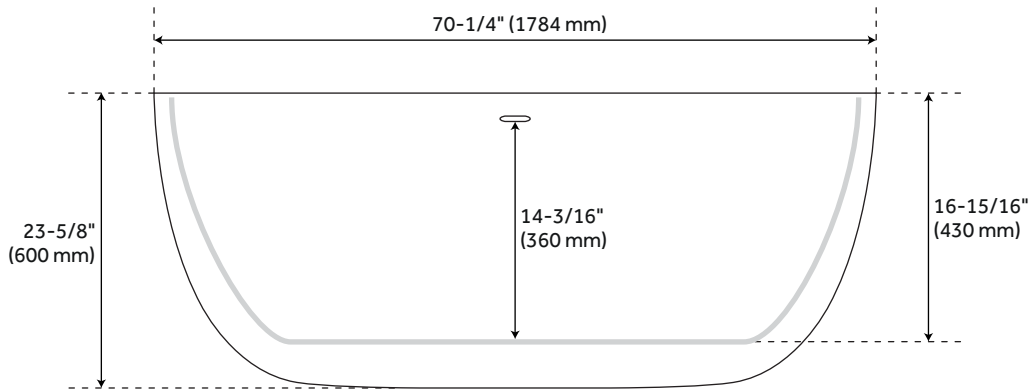

70" BOYCE ACRYLIC FREESTANDING TUB

SKU: 925340-70

All dimensions and specifications are nominal and may vary. Use actual products for accuracy in critical situations.