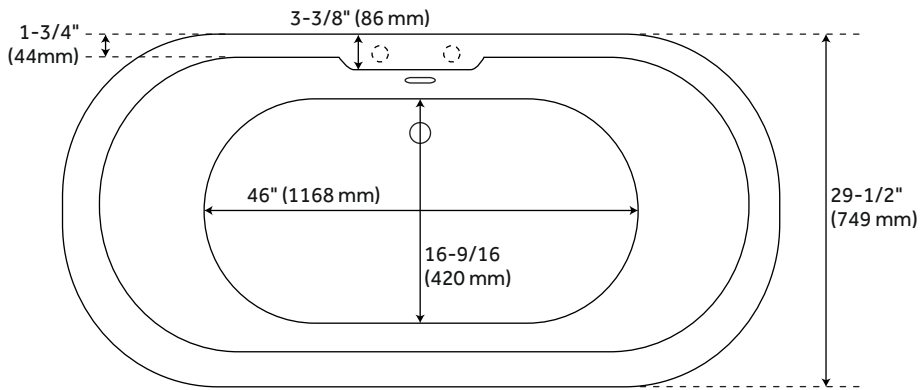

70" BOYCE ACRYLIC TUB

SKU: 925340-70

Code: SH481144, SH481145, SH481146, SH481147, SH481148, SH481149, SH481150, SH481151, SH481152, SH481153, SH481154, SH481155, SH481156, SH481157

FEATURES

Features: Integral Drain & Overflow
Design: Modern
Product Finish: White
Material: acrylic
Length: 70-1/4"
Width: 29-1/2"
Height: 23-5/8"
Overflow Hole: true
Water Depth To Overflow: 14-3/16"
Exterior Treatment: Smooth
Interior Treatment: Smooth
Faucet Included: No
Shape: Oval
Tub Overflow: Yes
Integral Drain & Overflow: Yes
Tub Material: Acrylic
Tub Interior Length: 46"
Tub Interior Width: 16-9/16"
Tap Deck: Yes
Faucet Drillings: No Drillings
Tub Weight Uncrated (lbs): 109
Tub Weight Crated (lbs): 199

REVISED 3/27/2023

70" BOYCE ACRYLIC TUB

SKU: 925340-70

Code: SH481144, SH481145, SH481146, SH481147, SH481148, SH481149, SH481150, SH481151, SH481152, SH481153, SH481154, SH481155, SH481156, SH481157

ADDITIONAL FEATURES

- All dimensions are ($\pm 1/2''$). >
- Foam Insulation option: increases heat retention and prevents condensation due to water and air temperature fluctuations.
- Trim kit includes: Pop-Up Drain with matching drain cover and overflow plate in your choice of color.
- Before drilling for a rim-mounted faucet, refer to the specification sheet for faucet location and dimensions.

REVISED 3/27/2023

70" BOYCE ACRYLIC FREESTANDING TUB

SKU: 925340-70

All dimensions and specifications are nominal and may vary. Use actual products for accuracy in critical situations.