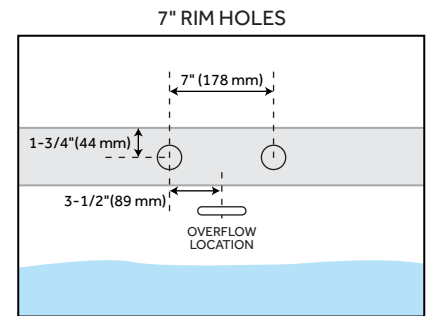

70" BOYCE ACRYLIC FREESTANDING TUB

SKU: 925340-70

All dimensions and specifications are nominal and may vary. Use actual products for accuracy in critical situations.