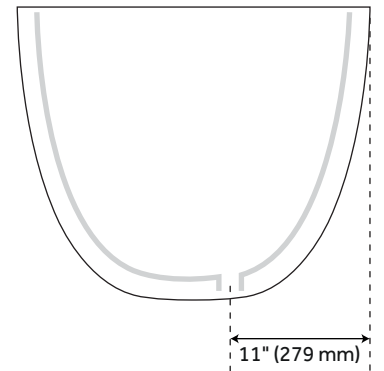

70" BOYCE ACRYLIC FREESTANDING TUB

SKU: 925340-70

All dimensions and specifications are nominal and may vary. Use actual products for accuracy in critical situations.