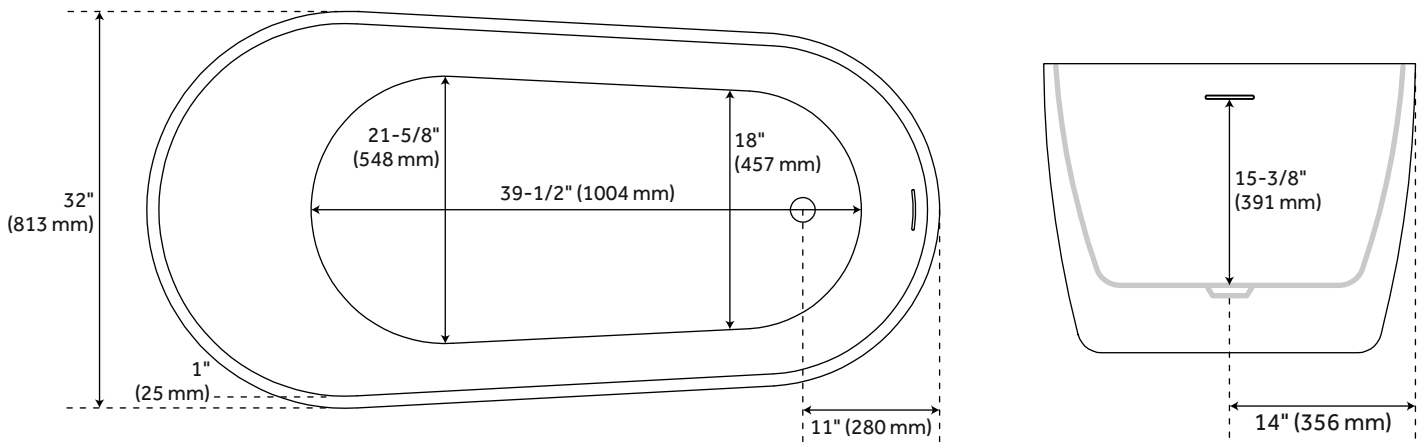

Material: Acrylic

Length: 59"

Width: 32"

Height: 29-1/8"

Overflow Hole: Yes

Water Depth To Overflow: 15-3/8"

Exterior Treatment: Smooth

Interior Treatment: Smooth

Tub Material: Acrylic

Tub Interior Length: 39-1/2"

Tub Interior Width: 21-5/8"

Tap Deck: No

Faucet Drillings: No Drillings

Built-In Adjusters: Yes

Tub Weight Uncrated (lbs): 99

Tub Weight Crated (lbs): 254

Recommended Accessories: 7845161

REVISED 8/21/2023

59" SHEBA ACRYLIC SLIPPER TUB

SKU: 925341-60

Code: SH483534, SH484668

ADDITIONAL FEATURES

- All dimensions are ($\pm 1/2$ ").
- Formed of two acrylic sheets, the air between acting as thermal insulator.
- Insulation option: increases heat retention and prevents condensation due to water and air temperature fluctuations.
- Optional Quick Connect Drop-In Drain Kit Includes:
 - Floor Plate, 1-1/2" PVC Pipe, 2" x 1-1/2" Trap Adapters, 1 Brass Threaded, 1 Brass Unthreaded Tailpiece and Plug.
 - Installs above your subfloor, but underneath your cement floor or tile, so you do not need access below the fixture.

REVISED 8/21/2023

59" SHEBA ACRYLIC SLIPPER TUB

SKU: 925341-60

All dimensions and specifications are nominal and may vary. Use actual products for accuracy in critical situations.