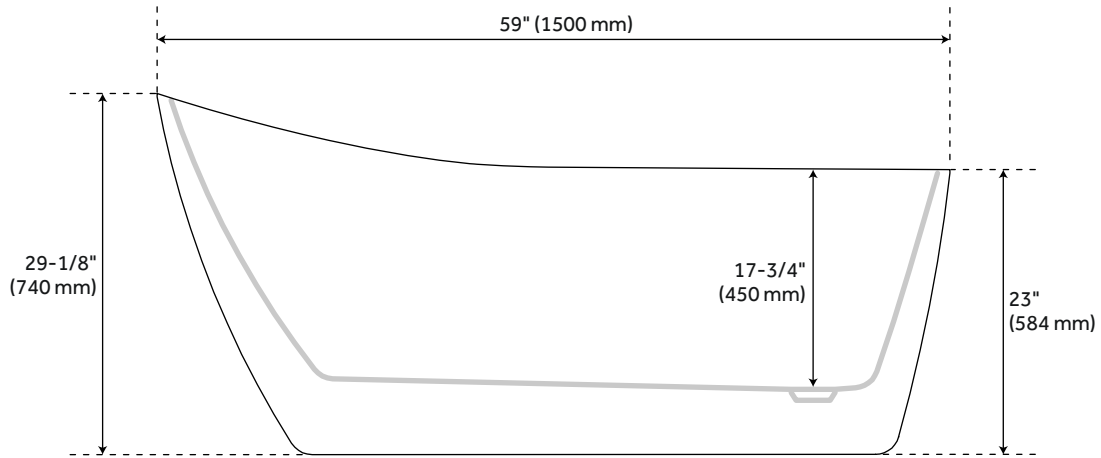

Material: Acrylic

Length: 59"

Width: 32"

Height: 29-1/8"

Overflow Hole: Yes

Water Depth To Overflow: 15-3/8"

Exterior Treatment: Smooth

Interior Treatment: Smooth

Tub Material: Acrylic

Tub Interior Length: 39-1/2"

Tub Interior Width: 21-5/8"

Tap Deck: No

Faucet Drillings: No Drillings

Built-In Adjusters: Yes

Tub Weight Uncrated (lbs): 99

Tub Weight Crated (lbs): 254

Recommended Accessories: 7845161

REVISED 8/21/2023

59" SHEBA ACRYLIC SLIPPER TUB

SKU: 925341-60

Code: SH483534, SH484668

ADDITIONAL FEATURES

- All dimensions are ($\pm 1/2$ ").
- Formed of two acrylic sheets, the air between acting as thermal insulator.
- Insulation option: increases heat retention and prevents condensation due to water and air temperature fluctuations.
- Optional Quick Connect Drop-In Drain Kit Includes:
 - Floor Plate, 1-1/2" PVC Pipe, 2" x 1-1/2" Trap Adapters, 1 Brass Threaded, 1 Brass Unthreaded Tailpiece and Plug.
 - Installs above your subfloor, but underneath your cement floor or tile, so you do not need access below the fixture.

REVISED 8/21/2023

59" SHEBA ACRYLIC SLIPPER TUB

SKU: 925341-60

All dimensions and specifications are nominal and may vary. Use actual products for accuracy in critical situations.