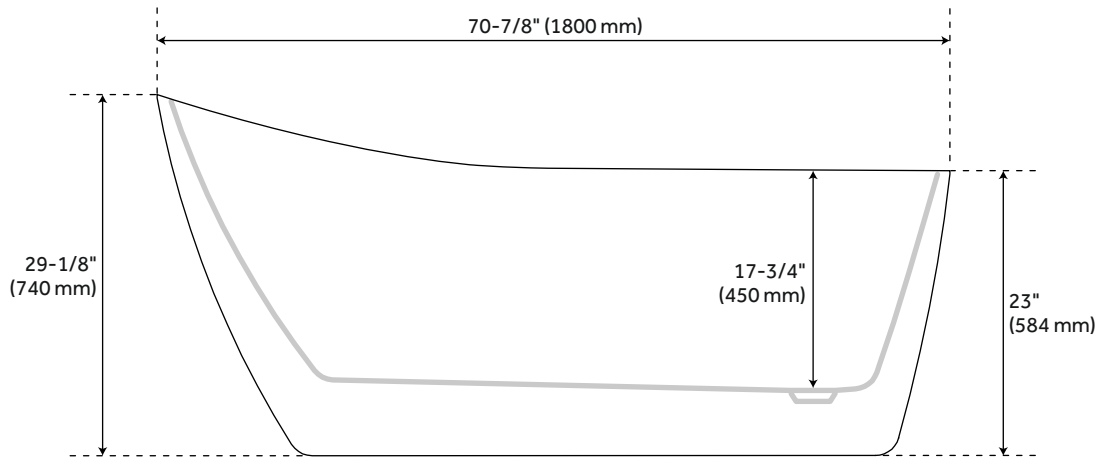

71" SHEBA ACRYLIC SLIPPER TUB

All dimensions and specifications are nominal and may vary. Use actual products for accuracy in critical situations.