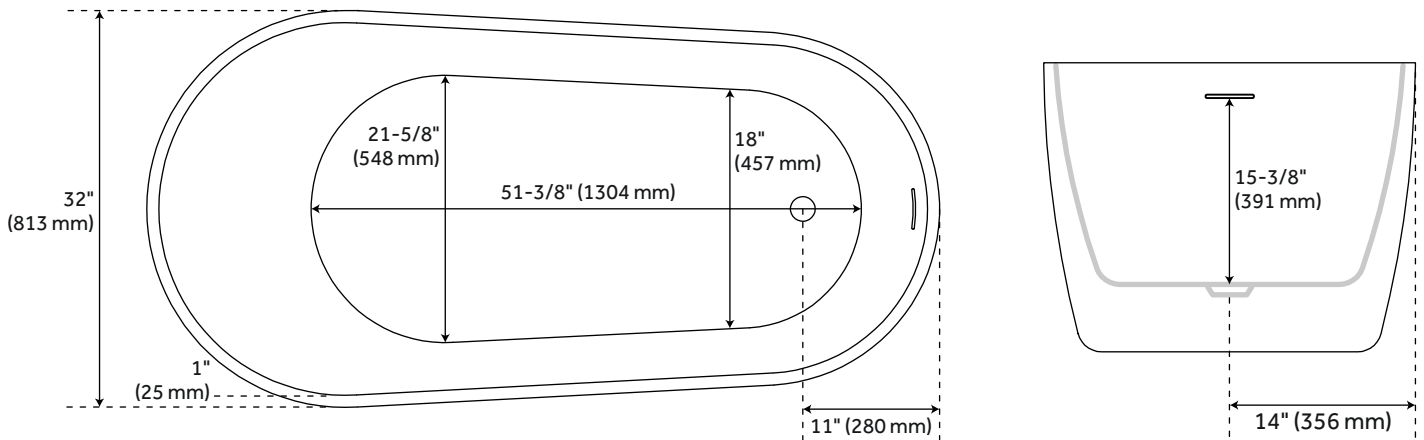

71" SHEBA ACRYLIC SLIPPER TUB

All dimensions and specifications are nominal and may vary. Use actual products for accuracy in critical situations.