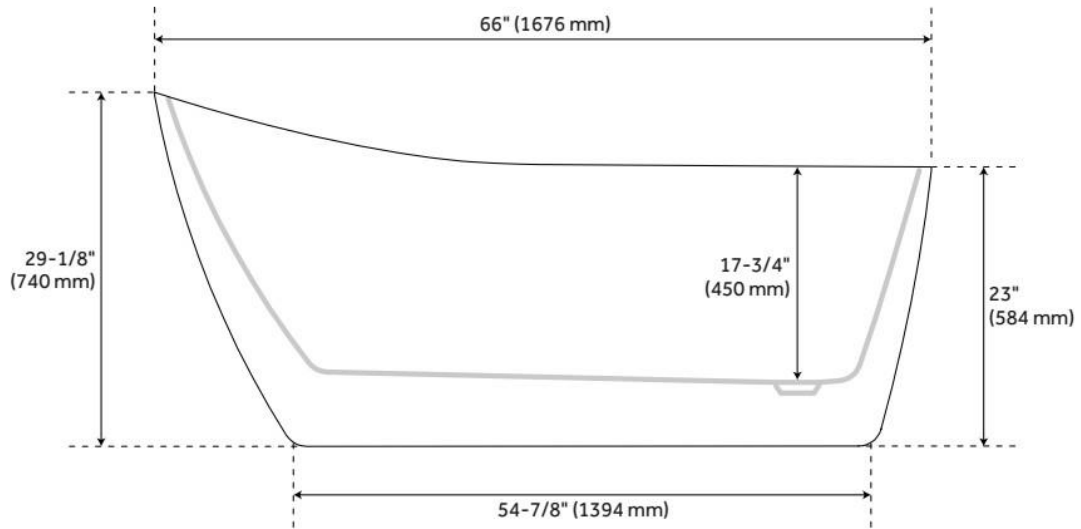

66" SHEBA ACRYLIC SLIPPER TUB - AIR MASSAGE

SKU: 925387-66-AIR

Code: SH456319, SH462905

REVISED 6/28/2024