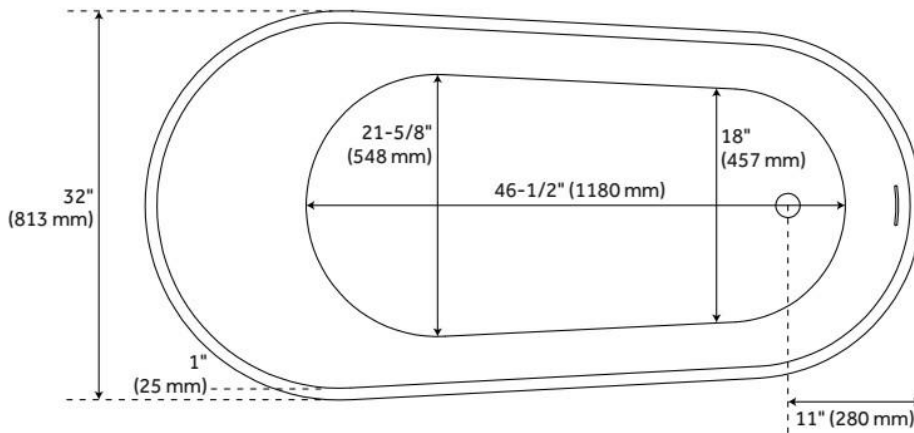

66" SHEBA ACRYLIC SLIPPER TUB - AIR MASSAGE

SKU: 925387-66-AIR

Code: SH456319, SH462905

REVISED 6/28/2024