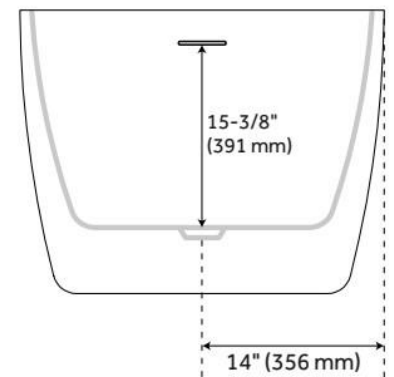

66" SHEBA ACRYLIC SLIPPER TUB - AIR MASSAGE

SKU: 925387-66-AIR

Code: SH456319, SH462905

REVISED 6/28/2024