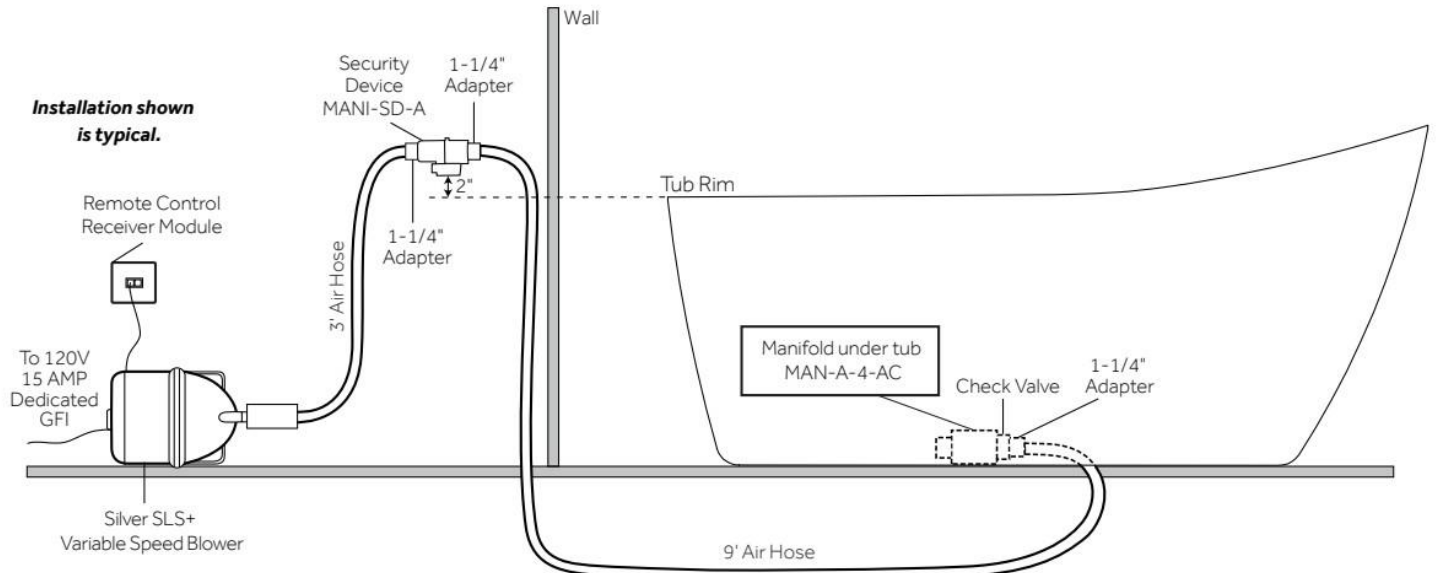

## ADDITIONAL FEATURES

[[[u\_list|All dimensions are ( $\pm 1/2$ " ). | Formed of two 3.8mm acrylic sheets, the air between acting as a thermal insulator. | Air tub features 12 air jets that massage and relax. Remote control works within 15-foot radius and is designed to float. Tub and air system come fully assembled. | Foam Insulation option: increases heat retention and prevents condensation due to water and air temperature fluctuations. | Optional Quick Connect Drop-In Drain Kit Includes: [[ [u\_list|Floor Plate, 1-1/2" PVC Pipe, 2" x 1-1/2" Trap Adapters, 1 Brass Threaded, 1 Brass Unthreaded Tailpiece and Plug. | Installs above your subfloor, but underneath your cement floor or tile, so you do not need access below the fixture.u\_list]] ]]

## INSTALLATION

Install blower behind a wall (with an access panel) or in a closet. Blower can also be installed under floor. Ensure the security device, MANI-DS-A, is at least:

- 2" Above the tub rim

Security device and hose can be mounted in wall

## INSIDE OF BATH

- (12) MAXI AIR JETS WITH 24 OPENINGS

ELBOWS FOR  
AIR JETS

TEES FOR  
AIR JETS

All dimensions and specifications are nominal and may vary. Use actual products for accuracy in critical situations.