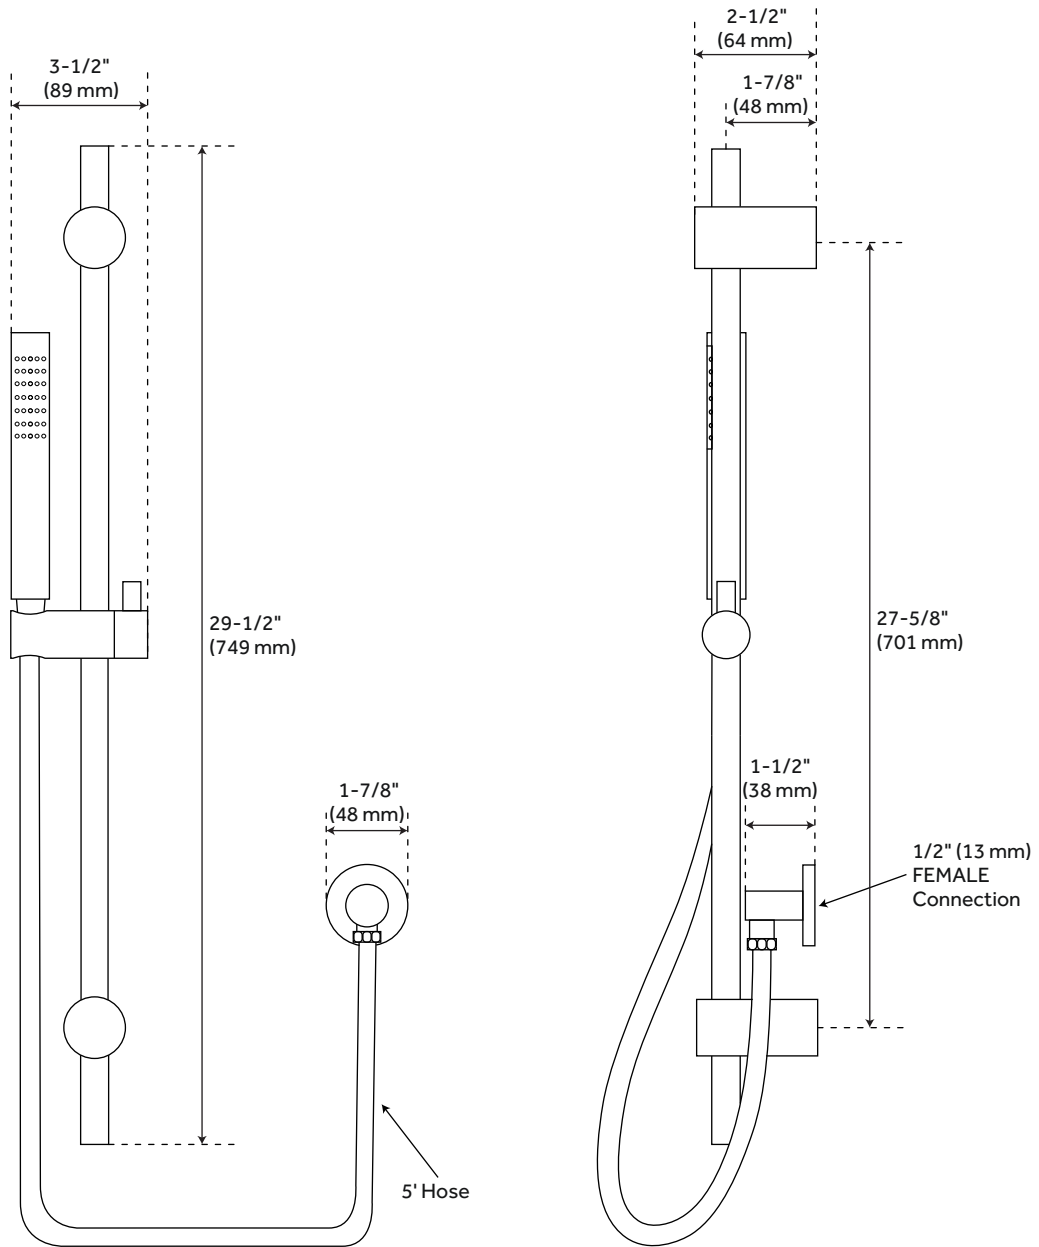

EXIRA HAND SHOWER

SKU: 925470

All dimensions and specifications are nominal and may vary. Use actual products for accuracy in critical situations.