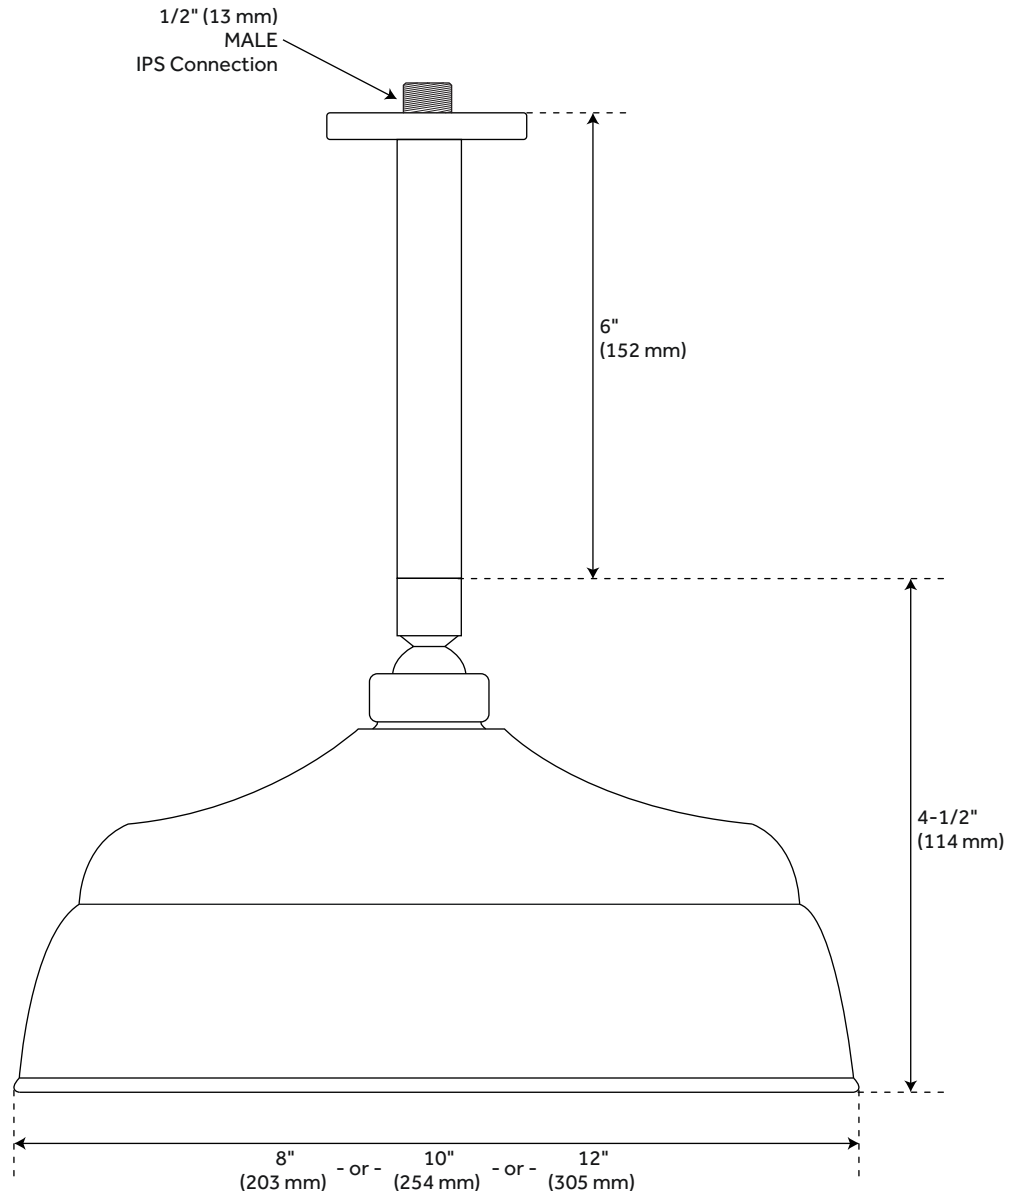

- Shower system includes wall mount and rainfall shower head, wall mount slide bar with hand shower, hand shower water connection, 4 swivel body jets and a thermostatic 4-way in-wall diverter.
- Ceiling mount rainfall shower head in 8", 10" or 12" diameter.
- 12" shower head does not swivel.
- Water connection features a 1/2" IPS connection and 1-7/8" diameter base.
- 4-way diverter features 1/2" IPS inlets and controls water flow between 4 shower outlets.
- Diverter includes the valve and metal cross handles.
- Slide bar center-to-center measurement: 27-5/8".
- Slide bar overall height: 29-1/2".
- Hand shower spray area: 3/8" L x 2-3/8" H.
- For water outlet configuration options consult a professional for installation.
- The valve included with this system can be arranged to run two spray functions simultaneously.

REVISED 3/29/2023

EXIRA THERMOSTATIC 4-WAY IN-WALL SHOWER DIVERTER

SKU: 925470

All dimensions and specifications are nominal and may vary. Use actual products for accuracy in critical situations.

EXIRA WALL-MOUNT SHOWER HEAD

SKU: 925470

All dimensions and specifications are nominal and may vary. Use actual products for accuracy in critical situations.

EXIRA CEILING-MOUNT RAINFALL SHOWER HEAD

SKU: 925470

All dimensions and specifications are nominal and may vary. Use actual products for accuracy in critical situations.