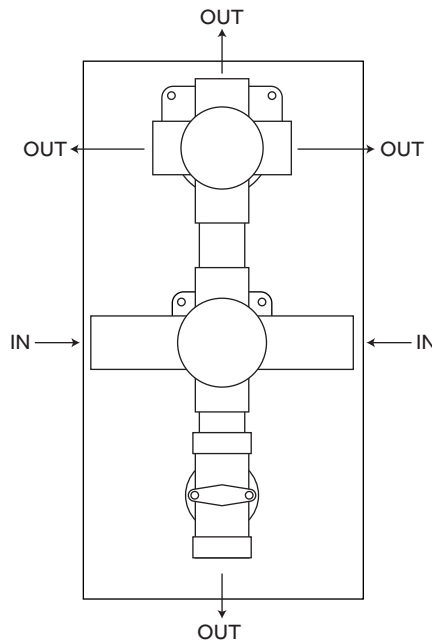

EXIRA THERMOSTATIC SHOWER SYSTEM - DUAL SHOWER HEADS, HAND SHOWER AND 4 BODY

SKU: 925470

Code: SH393100, SH393101, SH393102, SH393106, SH393111, SH393112, SH393119, SH393123, SH393124

FEATURES

Features: Hand Shower Included;Thermostatic
Design: Modern
Material: Brass
Assembly Required: Yes
Handle Type: Cross
Body Spray Flow Rate: 1.72 gpm
Shower Head Installation Type: Wall & Ceiling
Shower Arm Included: Yes
Shower Arm Extension: 8"
Shower Arm Height: 6"
Shower Head IPS: 1/2"
Valve Trim Width: 5-7/8"
Valve Trim Height: 11-1/8"
Hand Shower Hose Length: 60"
Hand Shower Style: Modern
Hand Shower Flow Rate: 2.0 gpm (7.6 L/min) @ 80 psi
Shower Head Flow Rate: 1.8 gpm (6.8 L/min) @ 80 psi

REVISED 3/29/2023

EXIRA THERMOSTATIC SHOWER SYSTEM - DUAL SHOWER HEADS, HAND SHOWER AND 4 BODY

SKU: 925470

Code: SH393100, SH393101, SH393102, SH393106, SH393111, SH393112, SH393119, SH393123, SH393124

ADDITIONAL FEATURES

- Shower system includes wall mount and rainfall shower head, wall mount slide bar with hand shower, hand shower water connection, 4 swivel body jets and a thermostatic 4-way in-wall diverter.
- Ceiling mount rainfall shower head in 8", 10" or 12" diameter.
- 12" shower head does not swivel.
- Water connection features a 1/2" IPS connection and 1-7/8" diameter base.
- 4-way diverter features 1/2" IPS inlets and controls water flow between 4 shower outlets.
- Diverter includes the valve and metal cross handles.
- Slide bar center-to-center measurement: 27-5/8".
- Slide bar overall height: 29-1/2".
- Hand shower spray area: 3/8" L x 2-3/8" H.
- For water outlet configuration options consult a professional for installation.
- The valve included with this system can be arranged to run two spray functions simultaneously.

REVISED 3/29/2023

EXIRA THERMOSTATIC 4-WAY IN-WALL SHOWER DIVERTER

SKU: 925470

All dimensions and specifications are nominal and may vary. Use actual products for accuracy in critical situations.

EXIRA WALL-MOUNT SHOWER HEAD