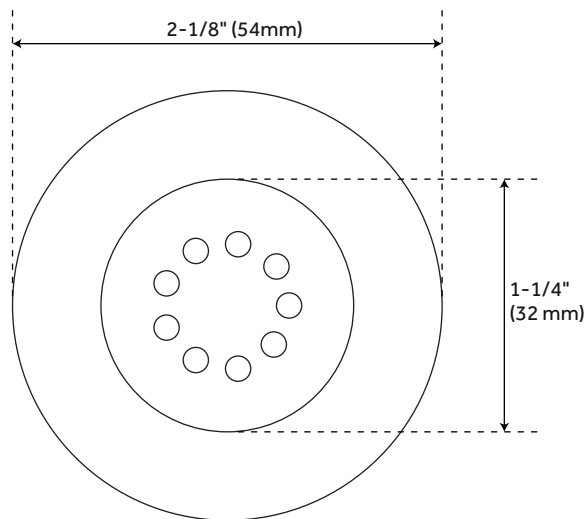

- Shower system includes wall mount and rainfall shower head, wall mount slide bar with hand shower, hand shower water connection, 4 swivel body jets and a thermostatic 4-way in-wall diverter.
- Ceiling mount rainfall shower head in 8", 10" or 12" diameter.
- 12" shower head does not swivel.
- Water connection features a 1/2" IPS connection and 1-7/8" diameter base.
- 4-way diverter features 1/2" IPS inlets and controls water flow between 4 shower outlets.
- Diverter includes the valve and metal cross handles.
- Slide bar center-to-center measurement: 27-5/8".
- Slide bar overall height: 29-1/2".
- Hand shower spray area: 3/8" L x 2-3/8" H.
- For water outlet configuration options consult a professional for installation.
- The valve included with this system can be arranged to run two spray functions simultaneously.

SKU: 925470

All dimensions and specifications are nominal and may vary. Use actual products for accuracy in critical situations.

EXIRA CEILING-MOUNT RAINFALL SHOWER HEAD

SKU: 925470

All dimensions and specifications are nominal and may vary. Use actual products for accuracy in critical situations.

EXIRA HAND SHOWER

SKU: 925470

All dimensions and specifications are nominal and may vary. Use actual products for accuracy in critical situations.

EXIRA BODY SPRAY

SKU: 925470

All dimensions and specifications are nominal and may vary. Use actual products for accuracy in critical situations.