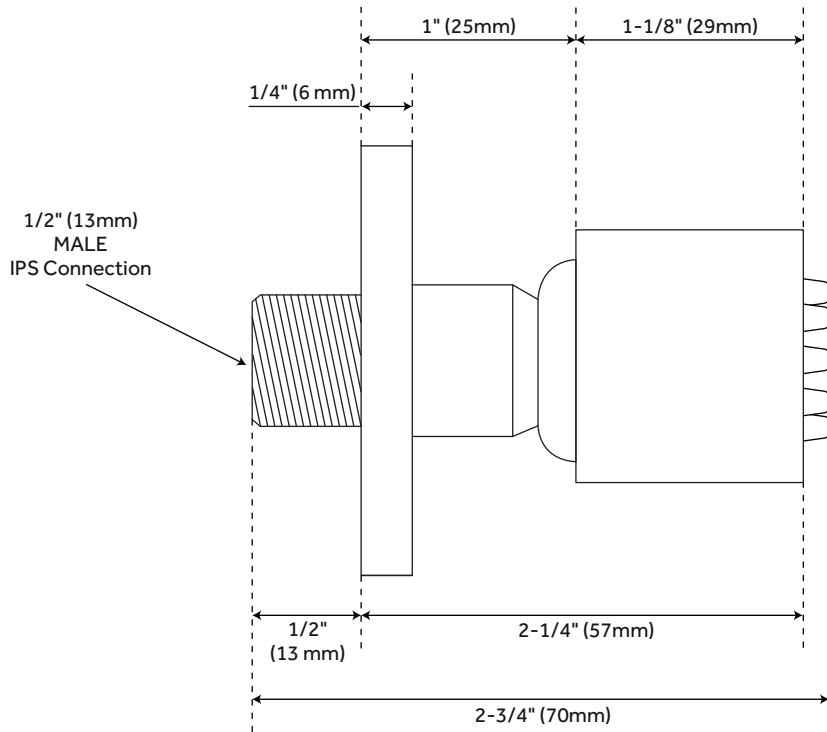

- Shower system includes wall mount and rainfall shower head, wall mount slide bar with hand shower, hand shower water connection, 4 swivel body jets and a thermostatic 4-way in-wall diverter.
- Ceiling mount rainfall shower head in 8", 10" or 12" diameter.
- 12" shower head does not swivel.
- Water connection features a 1/2" IPS connection and 1-7/8" diameter base.
- 4-way diverter features 1/2" IPS inlets and controls water flow between 4 shower outlets.
- Diverter includes the valve and metal cross handles.
- Slide bar center-to-center measurement: 27-5/8".
- Slide bar overall height: 29-1/2".
- Hand shower spray area: 3/8" L x 2-3/8" H.
- For water outlet configuration options consult a professional for installation.
- The valve included with this system can be arranged to run two spray functions simultaneously.

REVISED 3/29/2023

EXIRA THERMOSTATIC 4-WAY IN-WALL SHOWER DIVERTER

SKU: 925470

All dimensions and specifications are nominal and may vary. Use actual products for accuracy in critical situations.

EXIRA WALL-MOUNT SHOWER HEAD

SKU: 925470

All dimensions and specifications are nominal and may vary. Use actual products for accuracy in critical situations.

EXIRA CEILING-MOUNT RAINFALL SHOWER HEAD

SKU: 925470

All dimensions and specifications are nominal and may vary. Use actual products for accuracy in critical situations.

EXIRA HAND SHOWER

SKU: 925470

All dimensions and specifications are nominal and may vary. Use actual products for accuracy in critical situations.

EXIRA BODY SPRAY

SKU: 925470

All dimensions and specifications are nominal and may vary. Use actual products for accuracy in critical situations.