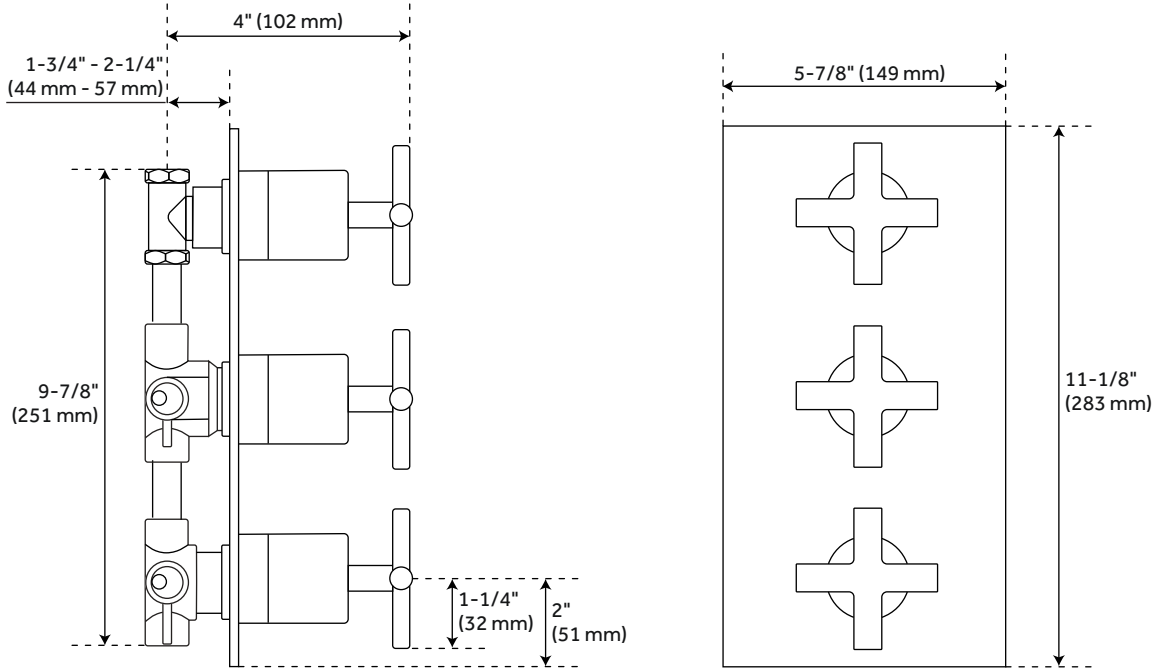

EXIRA THERMOSTATIC SHOWER SYSTEM - DUAL SHOWER HEADS, HAND SHOWER AND 4 BODY

SKU: 925470

Code: SH393100, SH393101, SH393102, SH393106, SH393111, SH393112, SH393119, SH393123, SH393124

FEATURES

Features: Hand Shower Included;Thermostatic
Design: Modern
Material: Brass
Assembly Required: Yes
Handle Type: Cross
Body Spray Flow Rate: 1.72 gpm
Shower Head Installation Type: Wall & Ceiling
Shower Arm Included: Yes
Shower Arm Extension: 8"
Shower Arm Height: 6"
Shower Head IPS: 1/2"
Valve Trim Width: 5-7/8"
Valve Trim Height: 11-1/8"
Hand Shower Hose Length: 60"
Hand Shower Style: Modern
Hand Shower Flow Rate: 2.0 gpm (7.6 L/min) @ 80 psi
Shower Head Flow Rate: 1.8 gpm (6.8 L/min) @ 80 psi

REVISED 3/29/2023

EXIRA THERMOSTATIC SHOWER SYSTEM - DUAL SHOWER HEADS, HAND SHOWER AND 4 BODY

SKU: 925470

Code: SH393100, SH393101, SH393102, SH393106, SH393111, SH393112, SH393119, SH393123, SH393124

ADDITIONAL FEATURES

- Shower system includes wall mount and rainfall shower head, wall mount slide bar with hand shower, hand shower water connection, 4 swivel body jets and a thermostatic 4-way in-wall diverter.
- Ceiling mount rainfall shower head in 8", 10" or 12" diameter.
- 12" shower head does not swivel.
- Water connection features a 1/2" IPS connection and 1-7/8" diameter base.
- 4-way diverter features 1/2" IPS inlets and controls water flow between 4 shower outlets.
- Diverter includes the valve and metal cross handles.
- Slide bar center-to-center measurement: 27-5/8".
- Slide bar overall height: 29-1/2".
- Hand shower spray area: 3/8" L x 2-3/8" H.
- For water outlet configuration options consult a professional for installation.
- The valve included with this system can be arranged to run two spray functions simultaneously.

REVISED 3/29/2023

EXIRA THERMOSTATIC 4-WAY IN-WALL SHOWER DIVERTER

SKU: 925470

All dimensions and specifications are nominal and may vary. Use actual products for accuracy in critical situations.

EXIRA WALL-MOUNT SHOWER HEAD