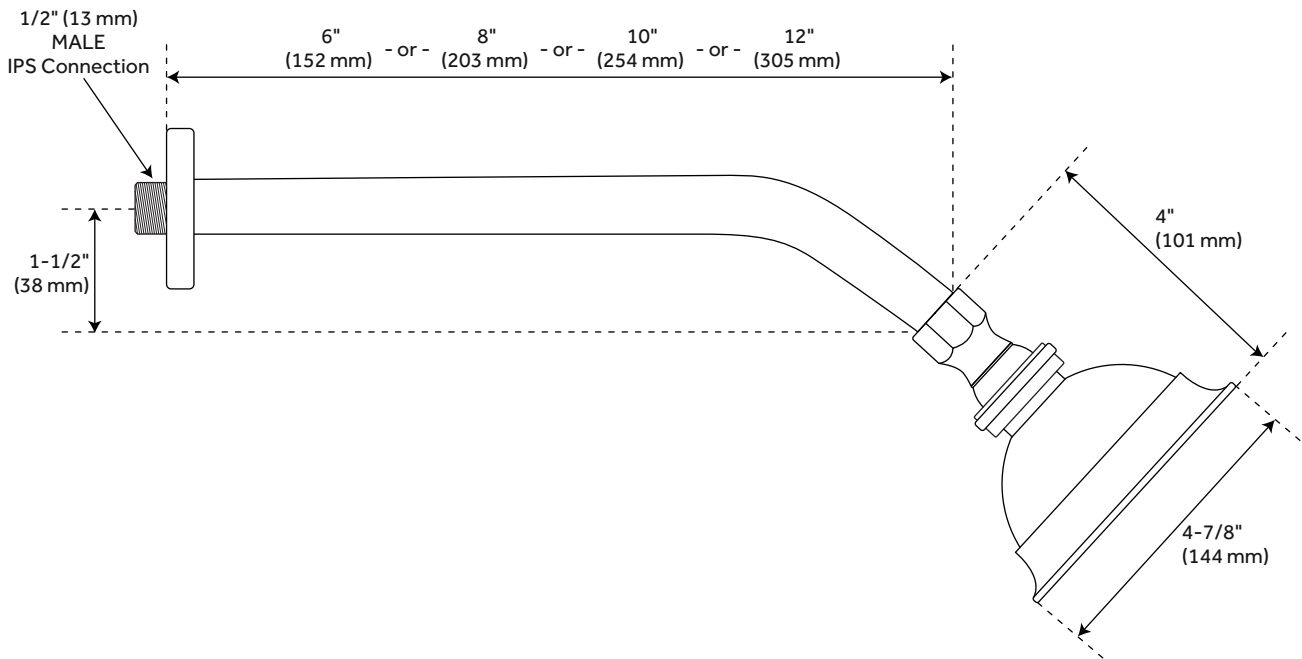

EXIRA WALL-MOUNT SHOWER HEAD

SKU: 925470

All dimensions and specifications are nominal and may vary. Use actual products for accuracy in critical situations.