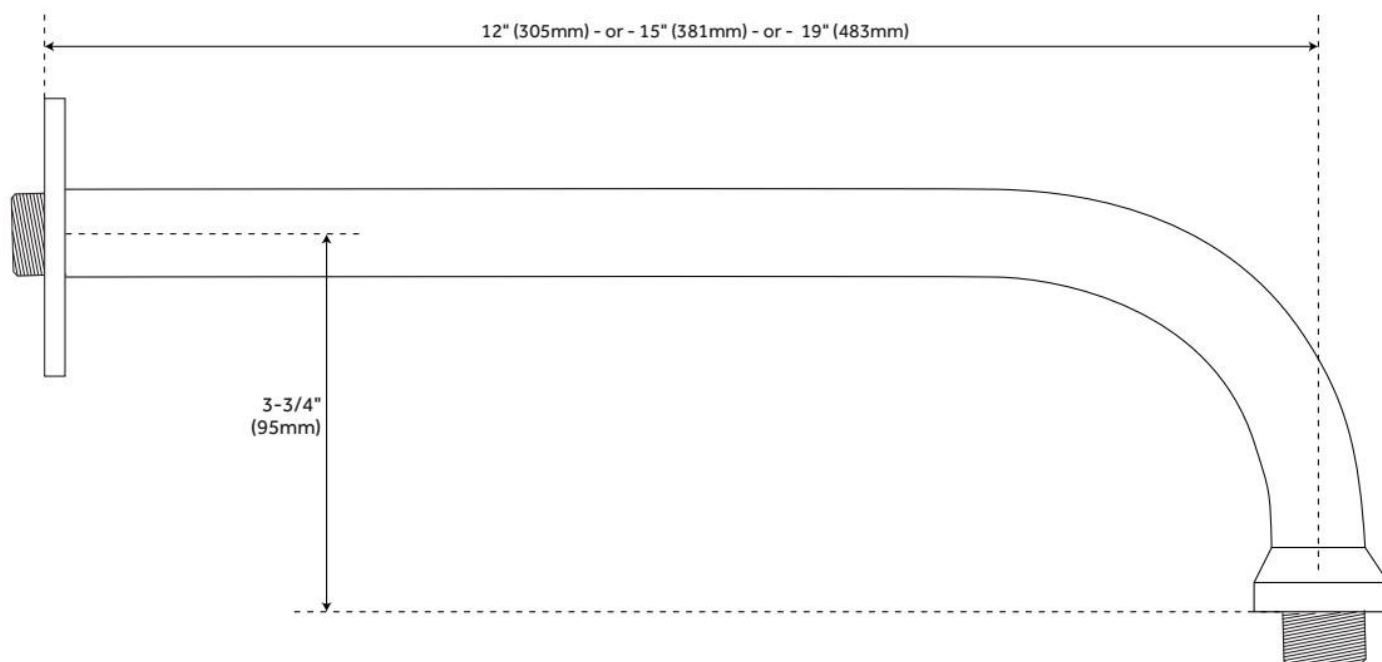

CSA

ADDITIONAL FEATURES

REVISED 6/10/2024

EXTENDED SHOWER ARM WITH FLANGE

SKU: 925592

Code: SH483682, SH255902, SH483683, SH255903, SH483684, SH255904, SH400066, SH400067, SH400068, SH255900, SH255899, SH255901