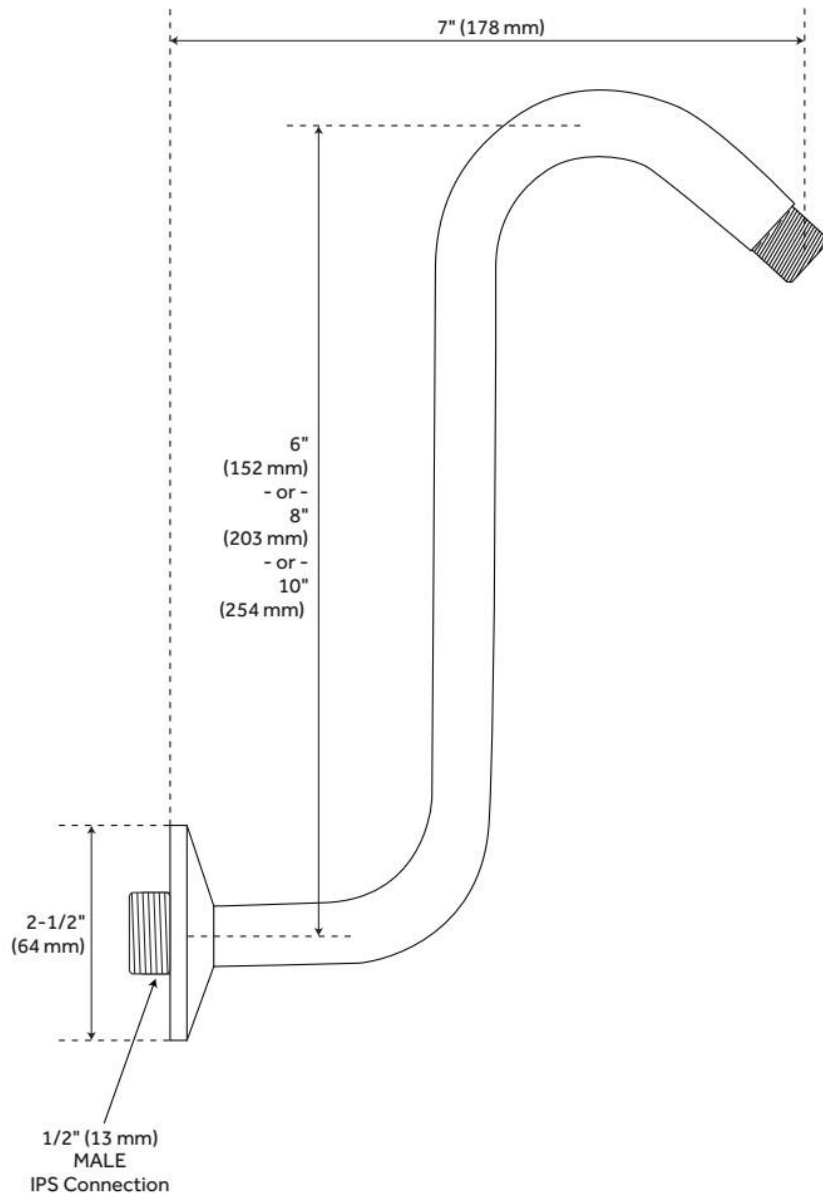

# AON HEAVY-DUTY OFFSET SHOWER ARM

SKU: 925593

Code: SH231885, SH375254, SH553, SH231884

## FEATURES

Material: Brass

Connection Type: 1/2" NPT

LISTED ID: SH441093CP, SH553\*\*, SH441093BN

## ADDITIONAL FEATURES

- Use item to raise shower head without changing wall plumbing.
- Includes matching flange.

REVISED 6/5/2024

# AON HEAVY-DUTY OFFSET SHOWER ARM

SKU: 925593

Code: SH231885, SH375254, SH553, SH231884

REVISED 6/5/2024