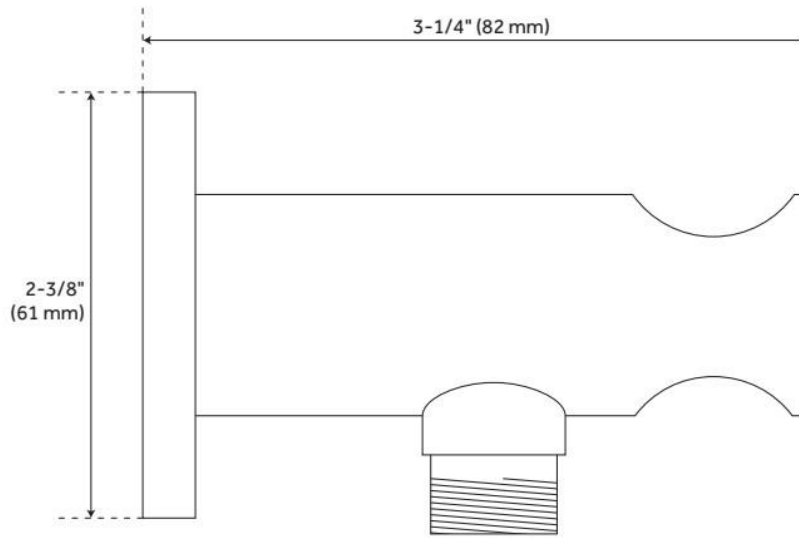

## FEATURES

Material: Brass

Connection Type: 1/2" NPT

ASME A112.18.1/CSA B125.1, LISTED ID: 518632

## ADDITIONAL FEATURES

- Product has 1/2" male pipe thread connection at the wall

REVISED 6/25/2024

# WATER SUPPLY ELBOW FOR HAND SHOWER WITH 1/2" WATER CONNECTION

SKU: 925917

Code: SH380055, SH380056, SH380057

REVISED 6/25/2024