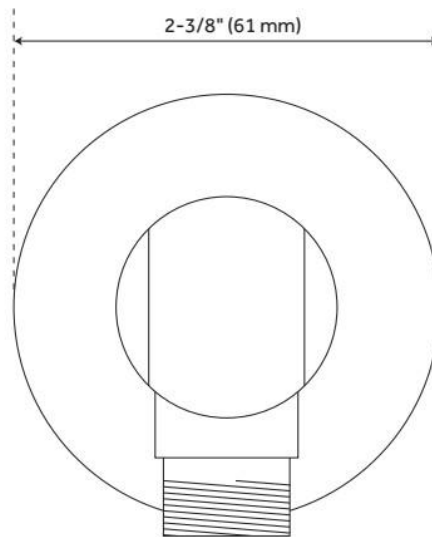

## FEATURES

Material: Brass

Connection Type: 1/2" NPT

ASME A112.18.1/CSA B125.1, LISTED ID: 518632

## ADDITIONAL FEATURES

- Product has 1/2" male pipe thread connection at the wall

REVISED 6/25/2024

# WATER SUPPLY ELBOW FOR HAND SHOWER WITH 1/2" WATER CONNECTION

SKU: 925917

Code: SH380055, SH380056, SH380057

REVISED 6/25/2024