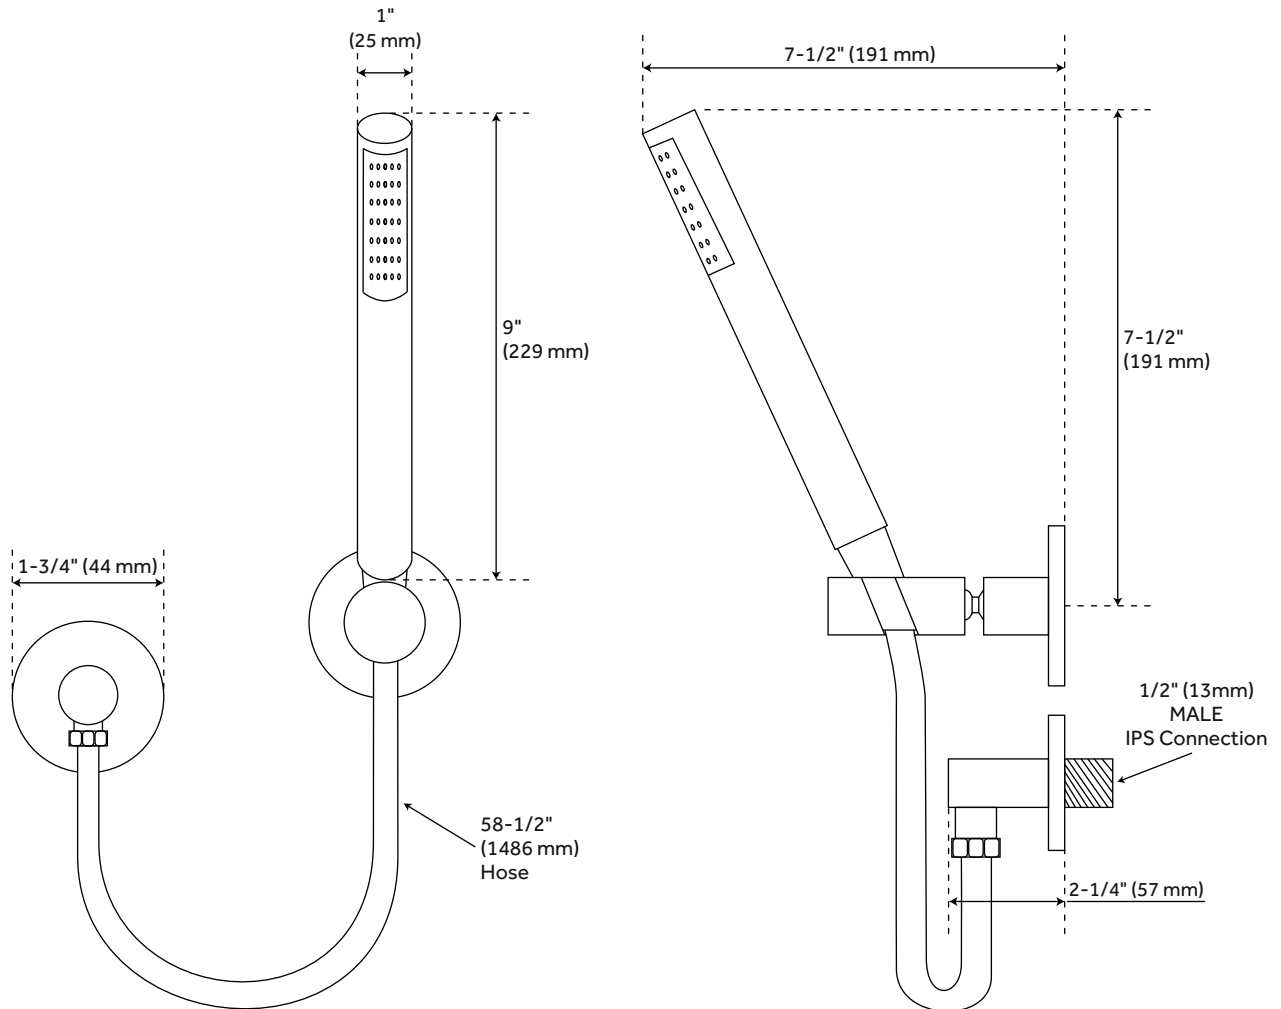

EXIRA HAND SHOWER

SKU: 925945

All dimensions and specifications are nominal and may vary. Use actual products for accuracy in critical situations.