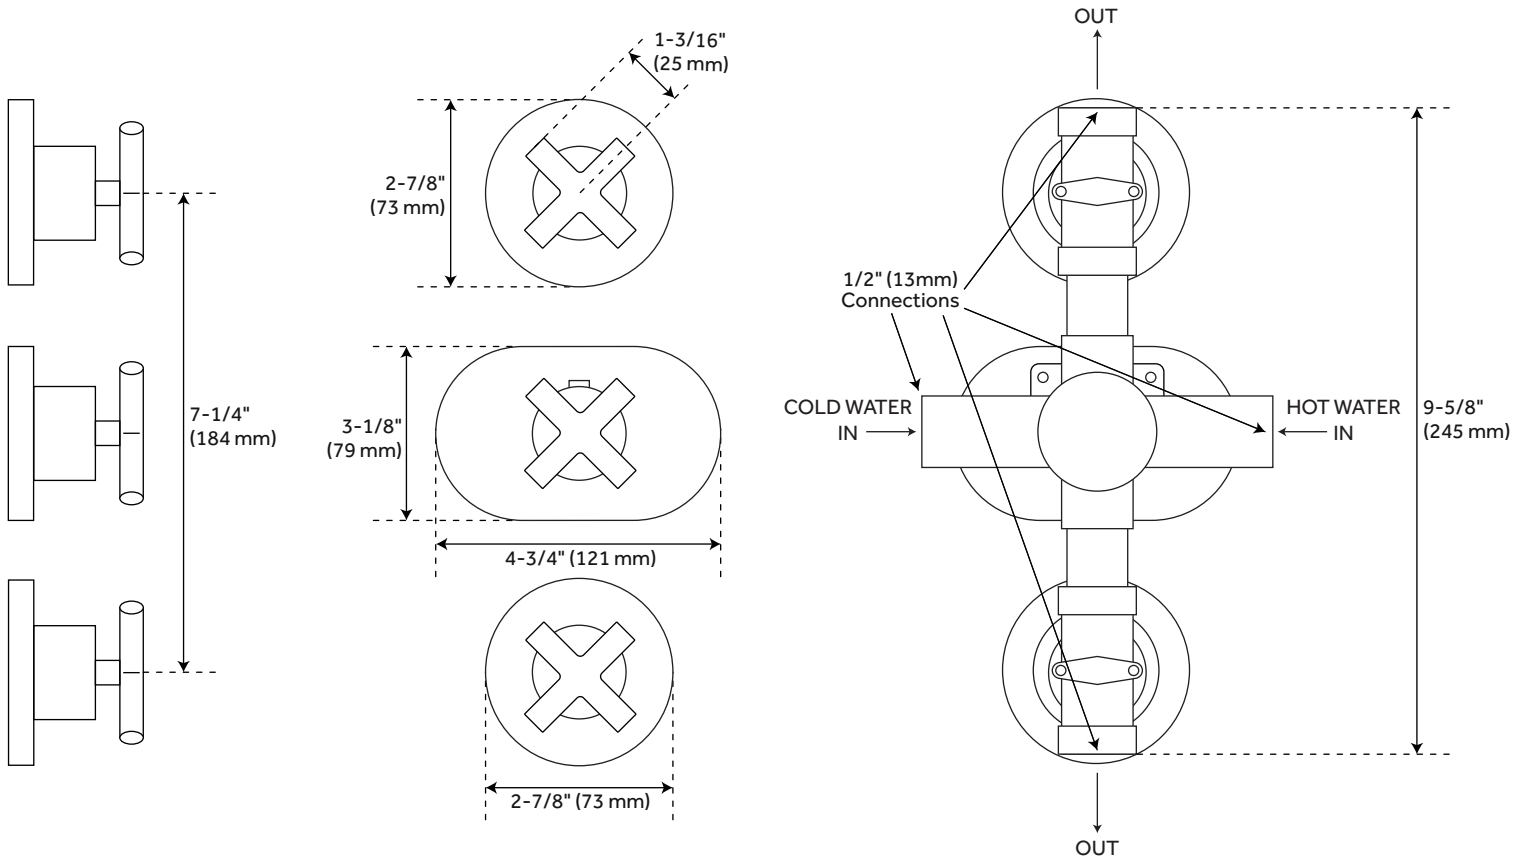

## FEATURES

Features: Hand Shower Included;Thermostatic  
Design: Modern  
Material: Brass  
Base Plate Height: 1-3/4"  
Assembly Required: Yes  
Handle Type: Cross  
Installation Type: Wall Mount  
Base Plate Width: 1-3/4"  
IPS: 1/2"  
Shower Head Installation Type: Wall  
Shower Head Diameter: 7-1/2"  
Shower Head Material: Brass  
Shower Head Spray: Rainfall  
Shower Arm Included: Yes  
Shower Arm Extension: 16"  
Shower Head IPS: 1/2"  
Shower Head Swivel: Yes  
Hand Shower Hose Length: 58-1/2"  
Hand Shower Style: Modern  
Hand Shower Flow Rate: 2.0 gpm (7.6 L/min) @ 80 psi  
Water Connection Included: Yes  
Diverter Included: Yes  
Diverter Outlets: 2  
Shower Head Flow Rate: 2.0 gpm (7.6 L/min) @ 80 psi  
Handle Material: Brass

# EXIRA THERMOSTATIC SHOWER SYSTEM WITH RAINFALL SHOWER AND HAND SHOWER

SKU: 925945

Code: SH380036, SH380038, SH380037

## ADDITIONAL FEATURES

- Shower system includes wall mount rainfall shower head, wall-mount pivoting cradle, hand shower, hand shower water connection and a thermostatic 2-way in-wall diverter.
- Thermostatic technology keeps shower temperature  $\pm 1$  degree Celsius.
- Hand shower water connection features a 1/2" IPS connection.
- 2-way diverter features 1/2" IPS inlets, and controls water flow between 2 shower outlets.
- Diverter includes the valve and metal cross handles.
- The valve included with this system can be arranged to run two spray functions simultaneously.

# EXIRA THERMOSTATIC 2-WAY IN-WALL SHOWER DIVERTER

SKU: 925945

All dimensions and specifications are nominal and may vary. Use actual products for accuracy in critical situations.