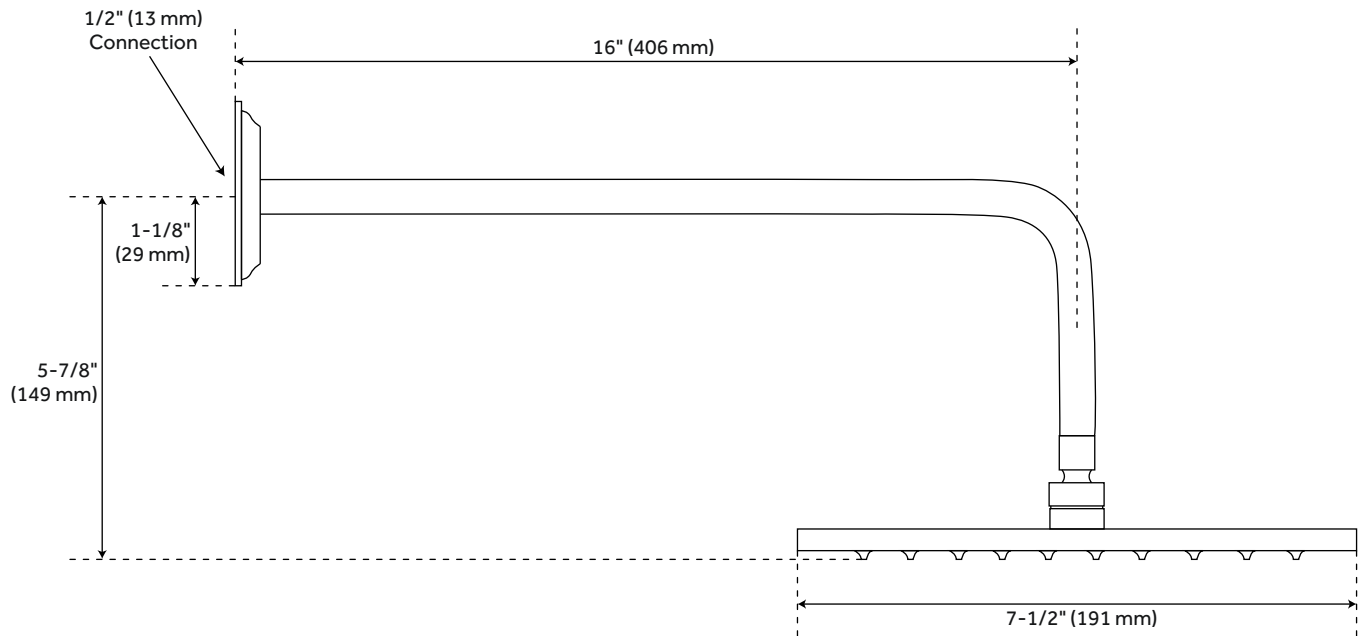

## FEATURES

Features: Hand Shower Included;Thermostatic  
Design: Modern  
Material: Brass  
Base Plate Height: 1-3/4"  
Assembly Required: Yes  
Handle Type: Cross  
Installation Type: Wall Mount  
Base Plate Width: 1-3/4"  
IPS: 1/2"  
Shower Head Installation Type: Wall  
Shower Head Diameter: 7-1/2"  
Shower Head Material: Brass  
Shower Head Spray: Rainfall  
Shower Arm Included: Yes  
Shower Arm Extension: 16"  
Shower Head IPS: 1/2"  
Shower Head Swivel: Yes  
Hand Shower Hose Length: 58-1/2"  
Hand Shower Style: Modern  
Hand Shower Flow Rate: 2.0 gpm (7.6 L/min) @ 80 psi  
Water Connection Included: Yes  
Diverter Included: Yes  
Diverter Outlets: 2  
Shower Head Flow Rate: 2.0 gpm (7.6 L/min) @ 80 psi  
Handle Material: Brass

## ADDITIONAL FEATURES

- Shower system includes wall mount rainfall shower head, wall-mount pivoting cradle, hand shower, hand shower water connection and a thermostatic 2-way in-wall diverter.
- Thermostatic technology keeps shower temperature  $\pm 1$  degree Celsius.
- Hand shower water connection features a 1/2" IPS connection.
- 2-way diverter features 1/2" IPS inlets, and controls water flow between 2 shower outlets.
- Diverter includes the valve and metal cross handles.
- The valve included with this system can be arranged to run two spray functions simultaneously.

# EXIRA THERMOSTATIC 2-WAY IN-WALL SHOWER DIVERTER

SKU: 925945

All dimensions and specifications are nominal and may vary. Use actual products for accuracy in critical situations.

# EXIRA WALL-MOUNT RAINFALL SHOWER HEAD

SKU: 925945

All dimensions and specifications are nominal and may vary. Use actual products for accuracy in critical situations.