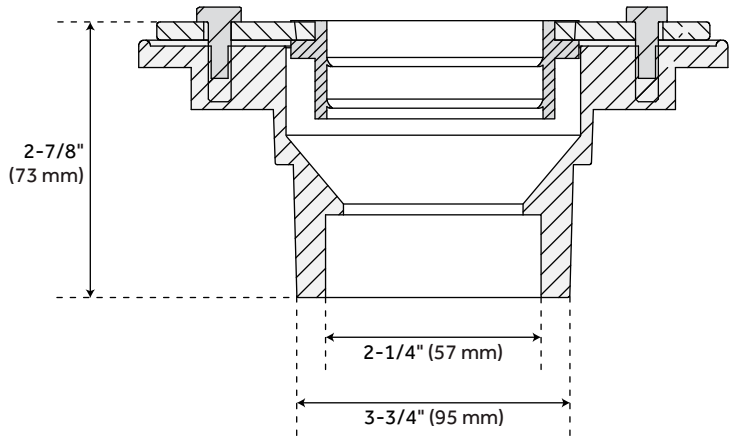

WERNER PVC DRAIN FLANGE COUPLING

SKU: 926147-F

All dimensions and specifications are nominal and may vary. Use actual products for accuracy in critical situations.