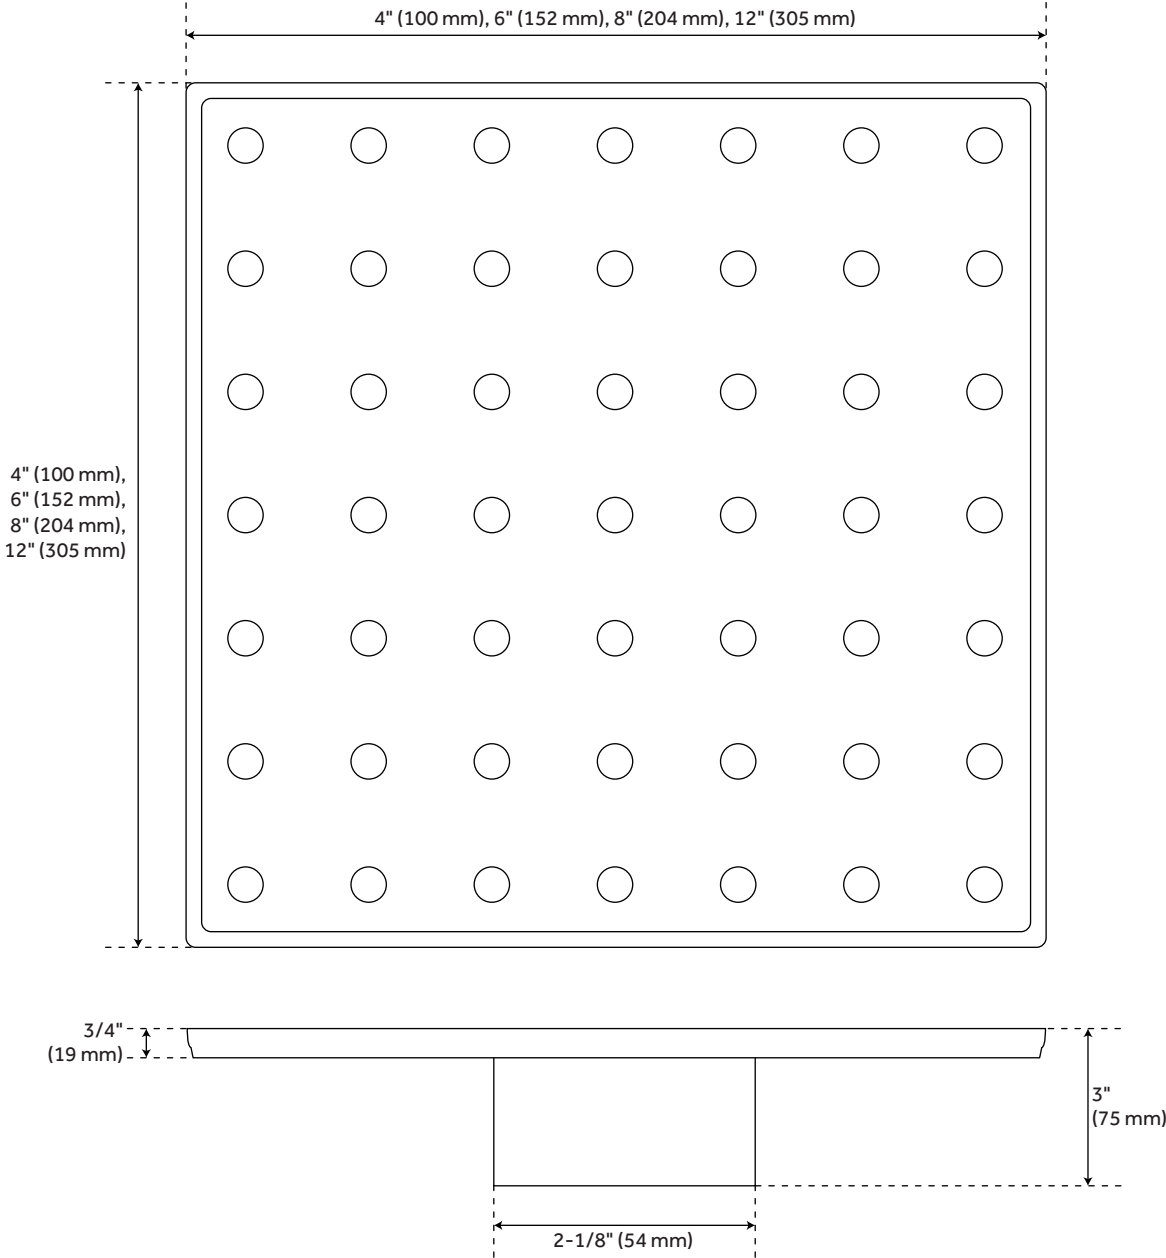

WERNER SQUARE SHOWER DRAIN WITH DRAIN FLANGE

SKU: 926147-F

All dimensions and specifications are nominal and may vary. Use actual products for accuracy in critical situations.