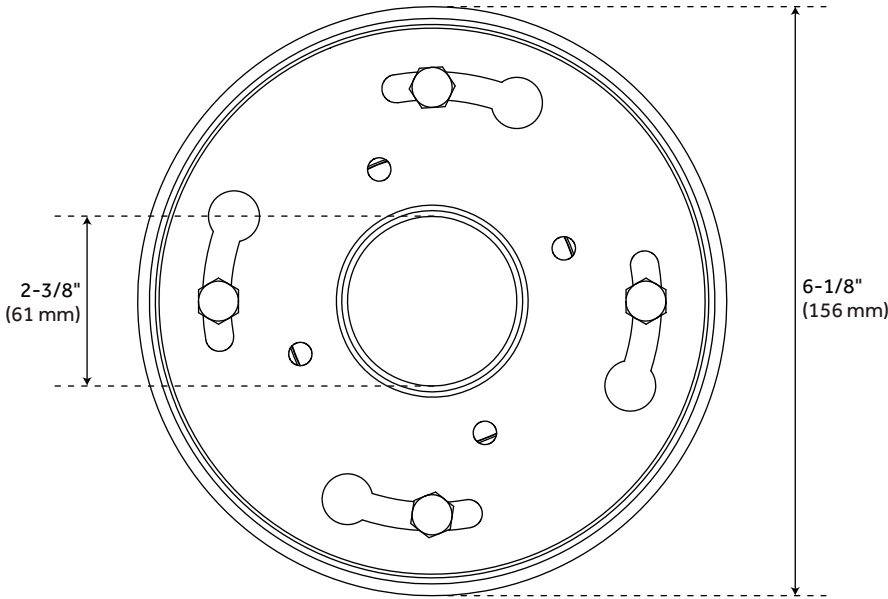

# WERNER SQUARE SHOWER DRAIN WITH DRAIN FLANGE

SKU: 926147-F

Code: SH398187, SH406475, SH398188, SH406477, SH398189, SH406479, SH406481

## ADDITIONAL FEATURES

- Includes the drain flange and coupling.
- Tapered bottom outlet and removable grate.
- Drain hole measures 2" diameter.
- Product is made of 304 stainless steel.

REVISED 3/17/2023

# WERNER SQUARE SHOWER DRAIN WITH DRAIN FLANGE

SKU: 926147-F

All dimensions and specifications are nominal and may vary. Use actual products for accuracy in critical situations.

# WERNER PVC DRAIN FLANGE COUPLING

SKU: 926147-F

All dimensions and specifications are nominal and may vary. Use actual products for accuracy in critical situations.