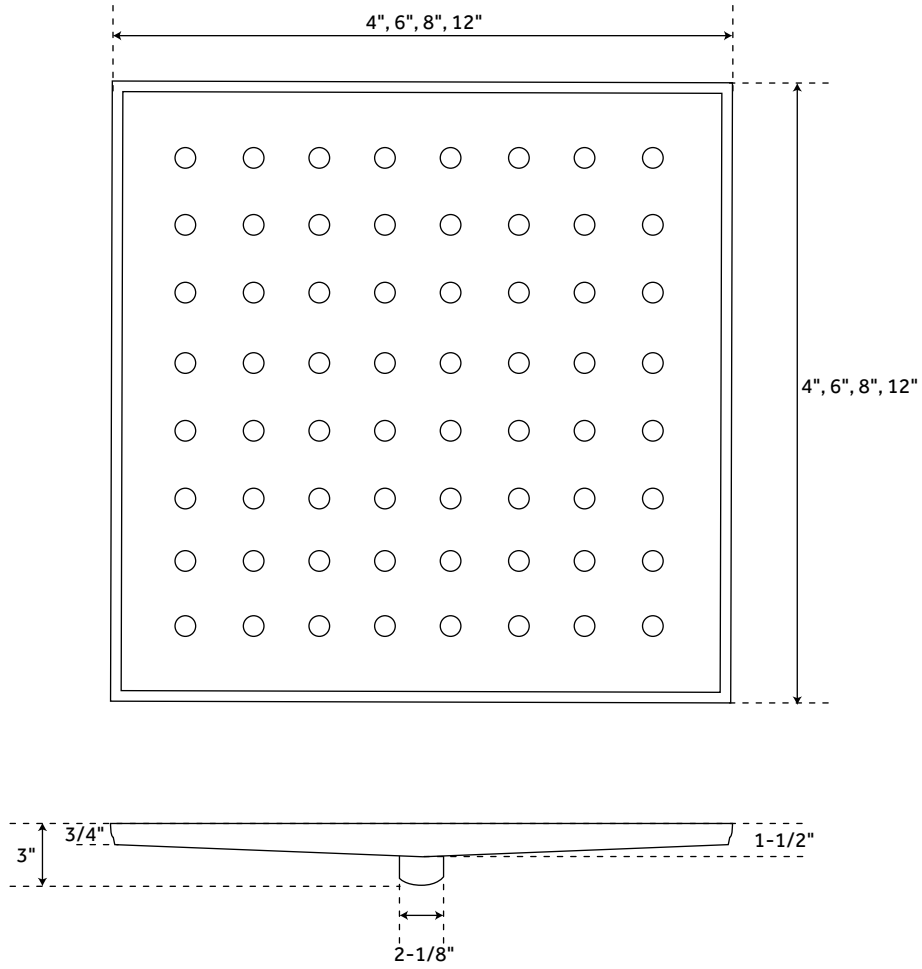

WERNER

SQUARE SHOWER DRAIN

SKU: 926147

FEATURES

- Material: Stainless Steel
- Height: 3"
- 4" Measures: 4" L x 4" W.
- 6" Measures: 6" L x 6" W.
- 8" Measures: 8" L x 8" W.
- 12" Measures: 12" L x 12" W.

SIGNATURE HARDWARE LIFETIME WARRANTY

See website for warranty information

All product dimensions are nominal.

REVISED 11/13/2018