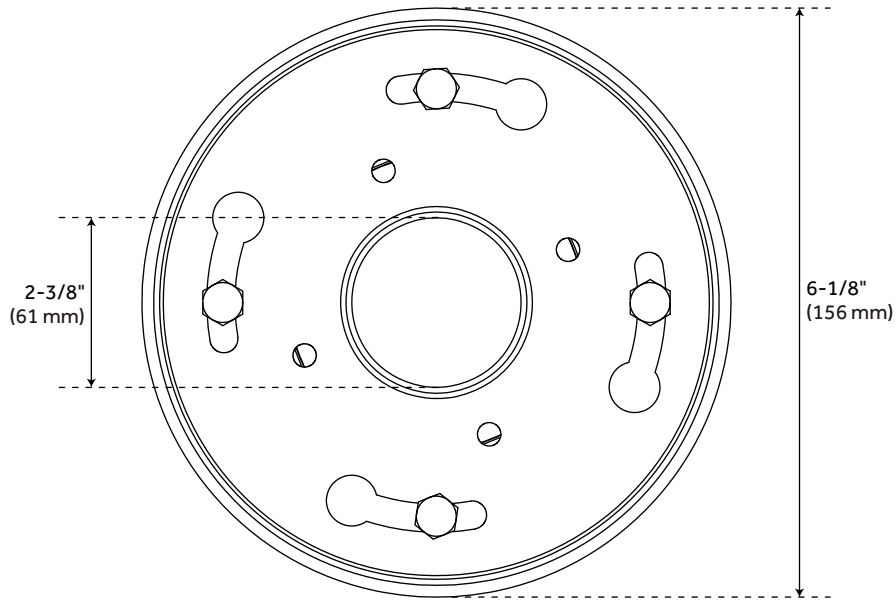

## FEATURES

Material: Stainless Steel

Width: 3-3/8"

Height: 3"

Assembly Required: No

REVISED 3/17/2023

## ADDITIONAL FEATURES

- Includes the drain flange and coupling.
- Tapered bottom outlet and removable grate.
- Drain hole measures 2" diameter.
- Product is made of 304 stainless steel.
- Features a removable hair strainer basket.

# EFFENDI LINEAR SHOWER DRAIN WITH DRAIN FLANGE

SKU: 926148-F

All dimensions and specifications are nominal and may vary. Use actual products for accuracy in critical situations.

# EFFENDI PVC DRAIN FLANGE COUPLING

SKU: 926148-F

All dimensions and specifications are nominal and may vary. Use actual products for accuracy in critical situations.