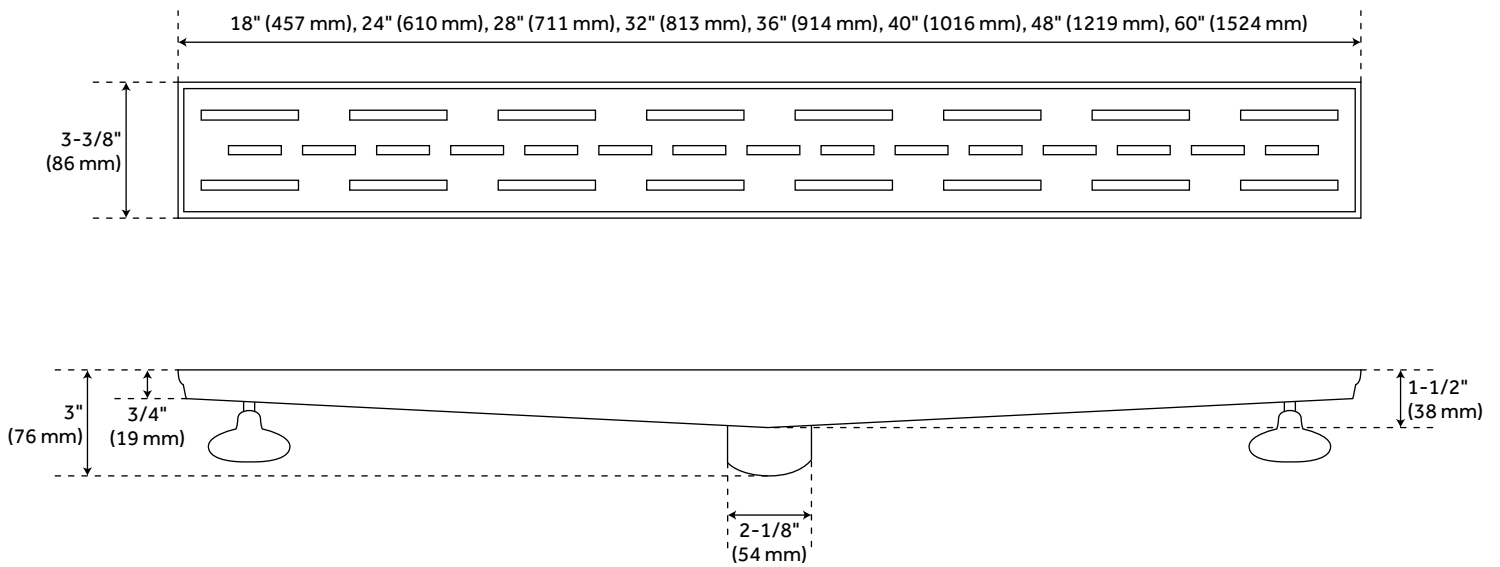

EFFENDI LINEAR SHOWER DRAIN WITH DRAIN FLANGE

SKU: 926148-F

All dimensions and specifications are nominal and may vary. Use actual products for accuracy in critical situations.