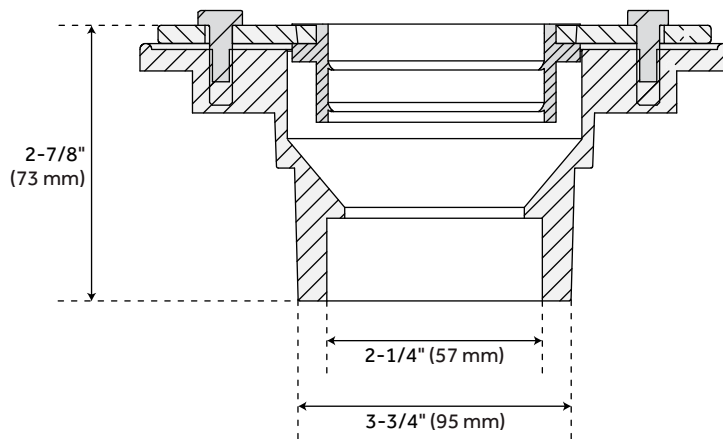

EFFENDI PVC DRAIN FLANGE COUPLING

SKU: 926148-F

All dimensions and specifications are nominal and may vary. Use actual products for accuracy in critical situations.