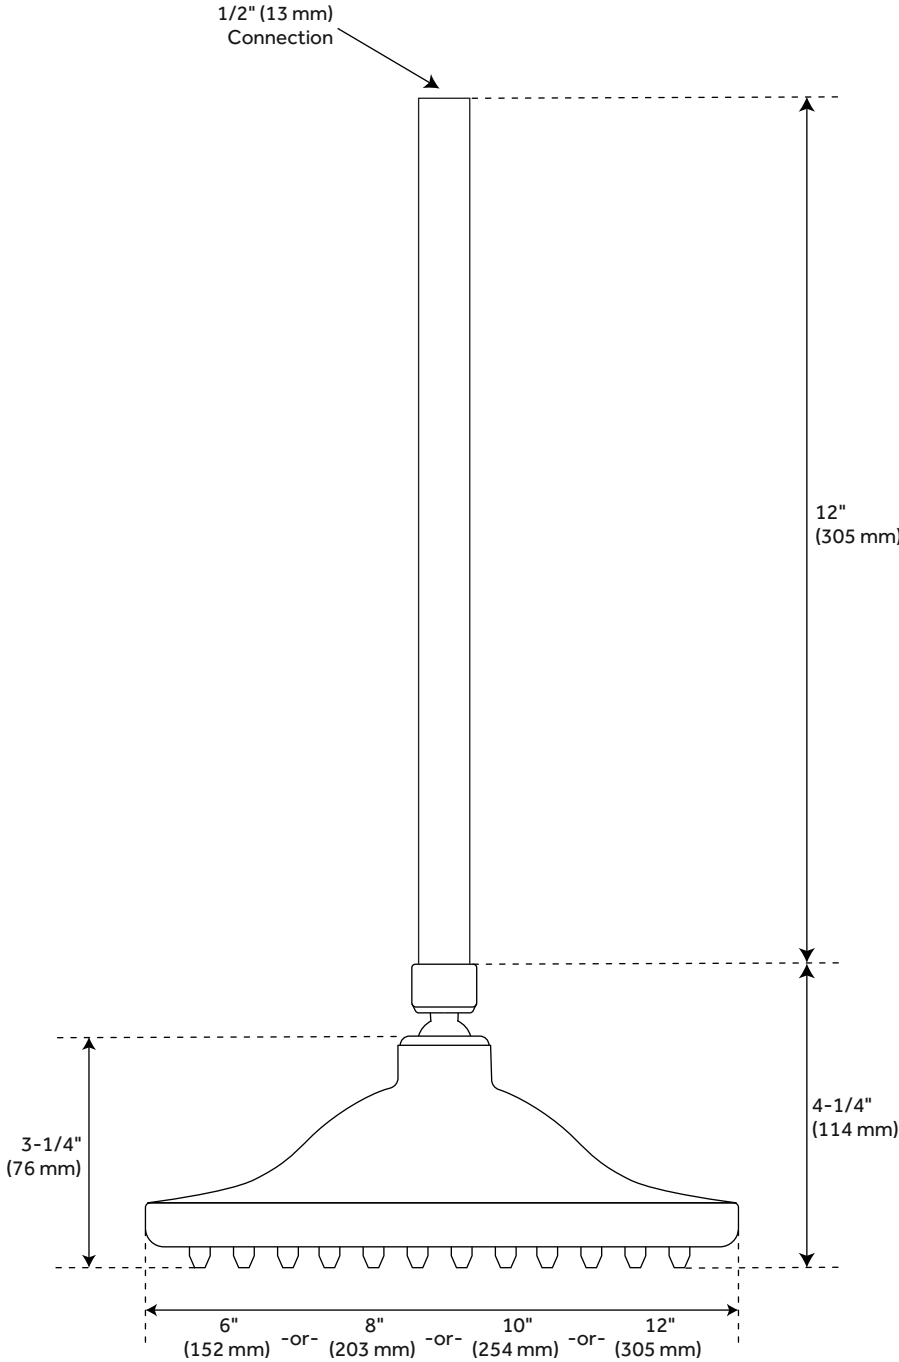

## FEATURES

- Installation Type: Wall Mount
- Features: Hand Shower Included;Thermostatic
- Design: Modern
- Material: Brass
- Assembly Required: Yes
- Handle Type: Lever
- Body Spray Flow Rate: 1.75 gpm
- Shower Head Material: Brass
- Shower Head Spray: Rainfall
- Shower Arm Included: Yes
- Shower Arm Extension: 12"
- Shower Head IPS: 1/2"
- Valve Trim Width: 5-7/8"
- Valve Trim Height: 11-1/8"
- Slide Bar Outside Diameter: 1"
- Hand Shower Hose Length: 60"
- Hand Shower Style: Modern
- Water Connection Included: Yes
- Diverter Included: Yes
- Diverter Outlets: 3

## ADDITIONAL FEATURES

- Shower system includes two ceiling mount rainfall shower heads, wall-mount slide bar with hand shower, hand shower water connection, three body jets and a thermostatic 3-way in-wall diverter.
- Thermostatic technology keeps shower temperature  $\pm 1$  degree Celsius.
- Hand shower water connection features a 1/2" IPS connection.
- 3-way diverter features 1/2" IPS inlets, and controls water flow between 3 shower outlets.
- Diverter includes the valve and metal lever handles.
- Slide bar center-to-center measurement: 23-1/2".
- Slide bar overall height: 25-7/8".
- Slide bar base plate diameter: 2-3/8".
- Slide bar has 1" outside diameter.
- Hand shower spray area: 3/4" W x 1-3/4" L.
- The valve included with this system can be arranged to run two spray functions simultaneously.

# LABELLE THERMOSTATIC 4-WAY SHOWER VALVE TRIM

SKU: 926300

All dimensions and specifications are nominal and may vary. Use actual products for accuracy in critical situations.

# LABELLE CEILING-MOUNT RAINFALL SHOWER HEAD

SKU: 926300

All dimensions and specifications are nominal and may vary. Use actual products for accuracy in critical situations.