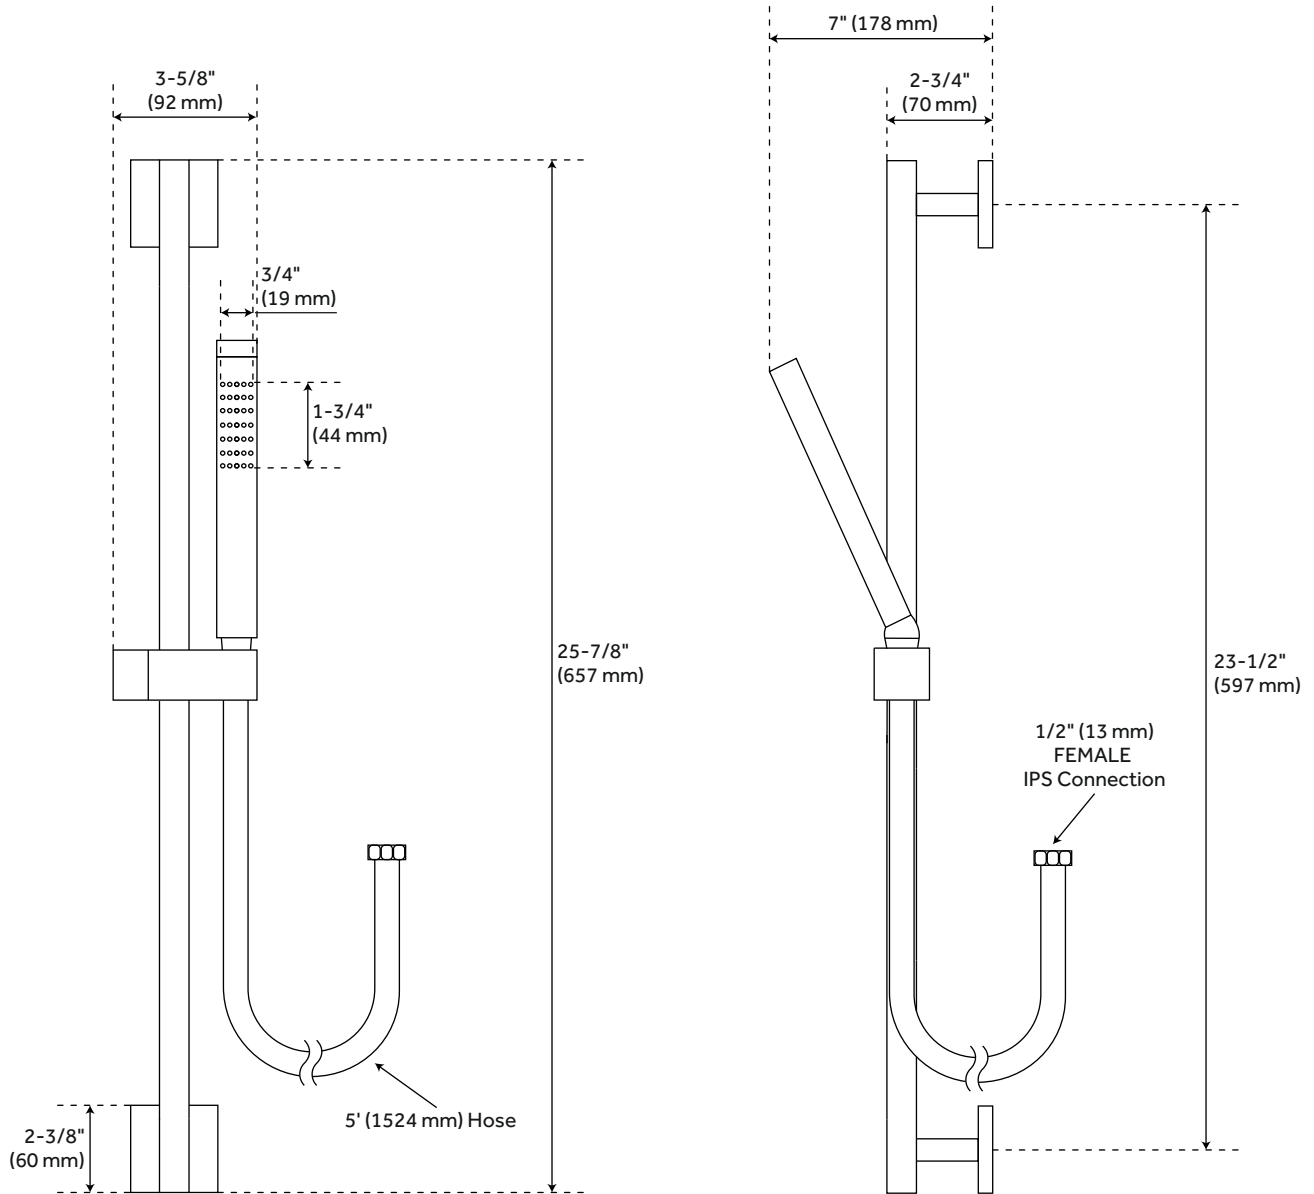

LABELLE HAND SHOWER

SKU: 926300

All dimensions and specifications are nominal and may vary. Use actual products for accuracy in critical situations.