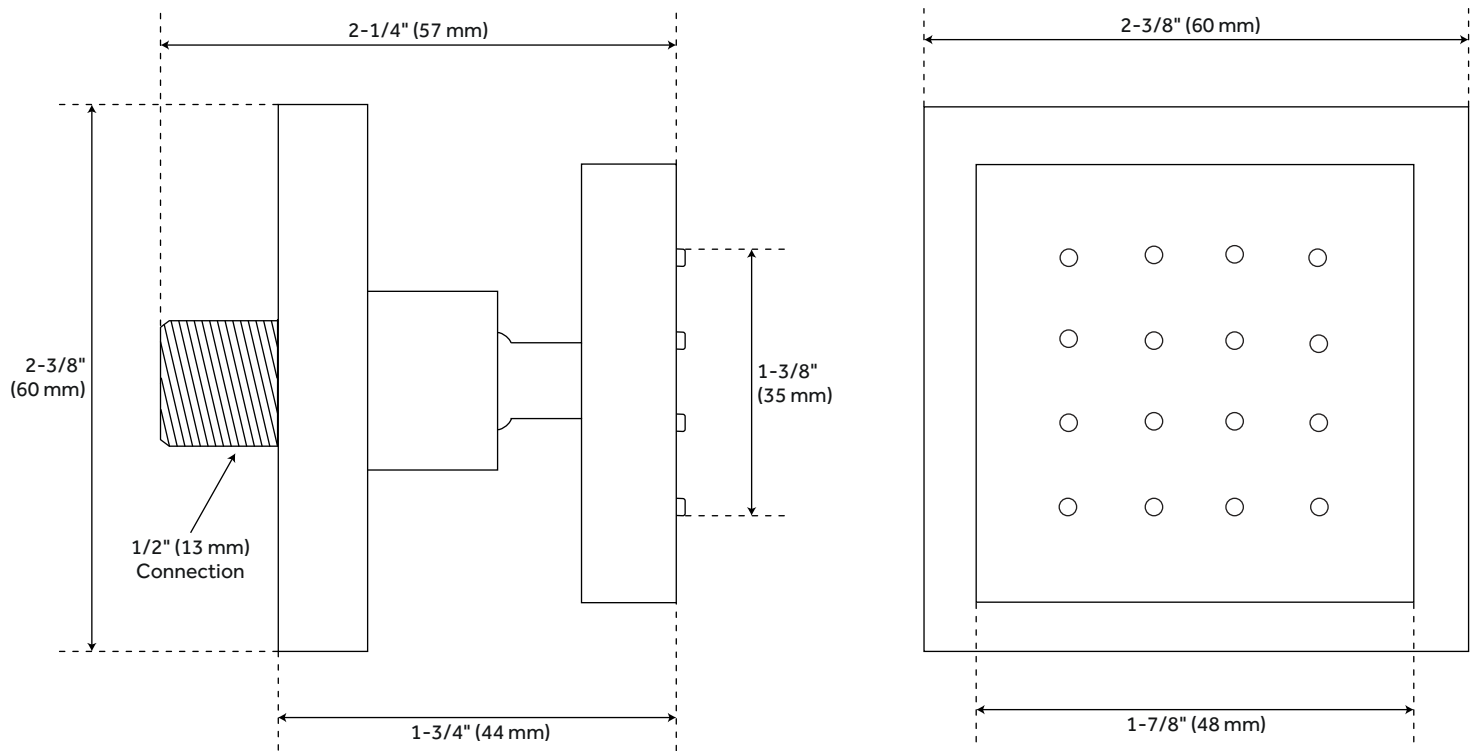

LABELLE BODY SPRAY

SKU: 926300

All dimensions and specifications are nominal and may vary. Use actual products for accuracy in critical situations.