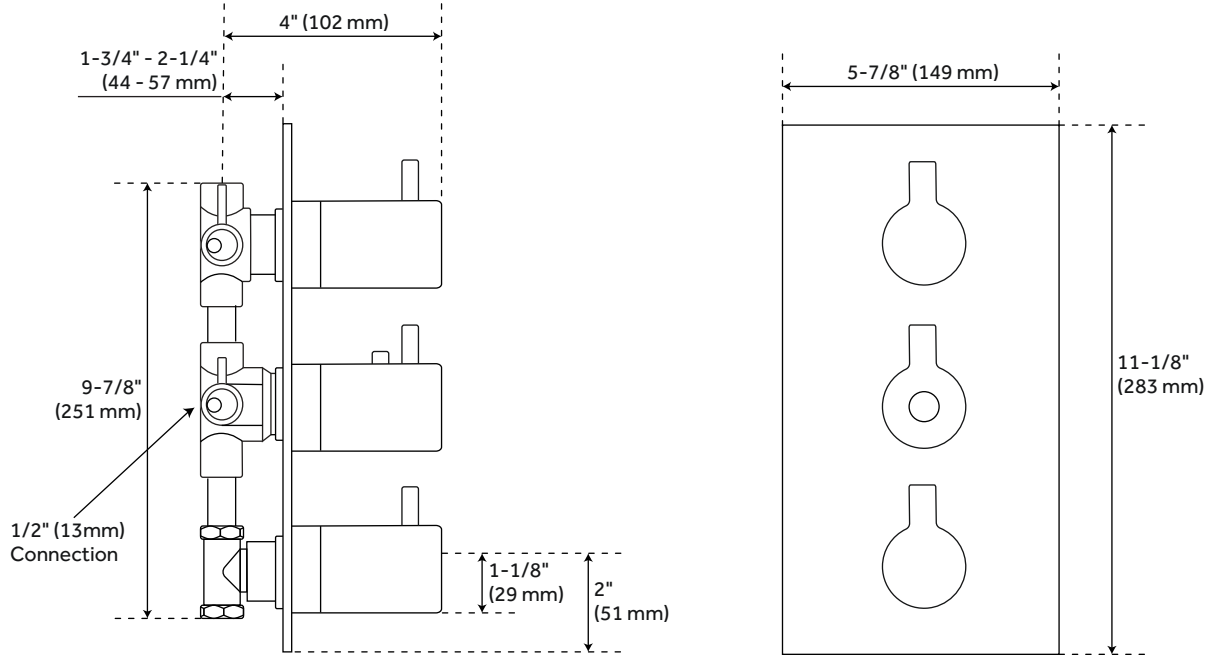

LABELLE THERMOSTATIC 4-WAY SHOWER VALVE TRIM

SKU: 926300

All dimensions and specifications are nominal and may vary. Use actual products for accuracy in critical situations.