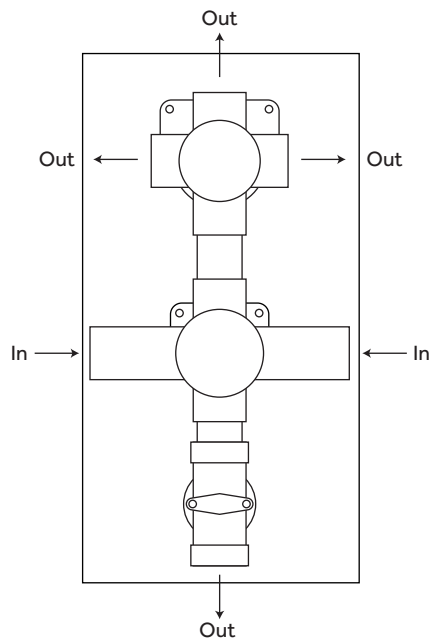

LABELLE THERMOSTATIC 4-WAY SHOWER VALVE TRIM

SKU: 926300

All dimensions and specifications are nominal and may vary. Use actual products for accuracy in critical situations.