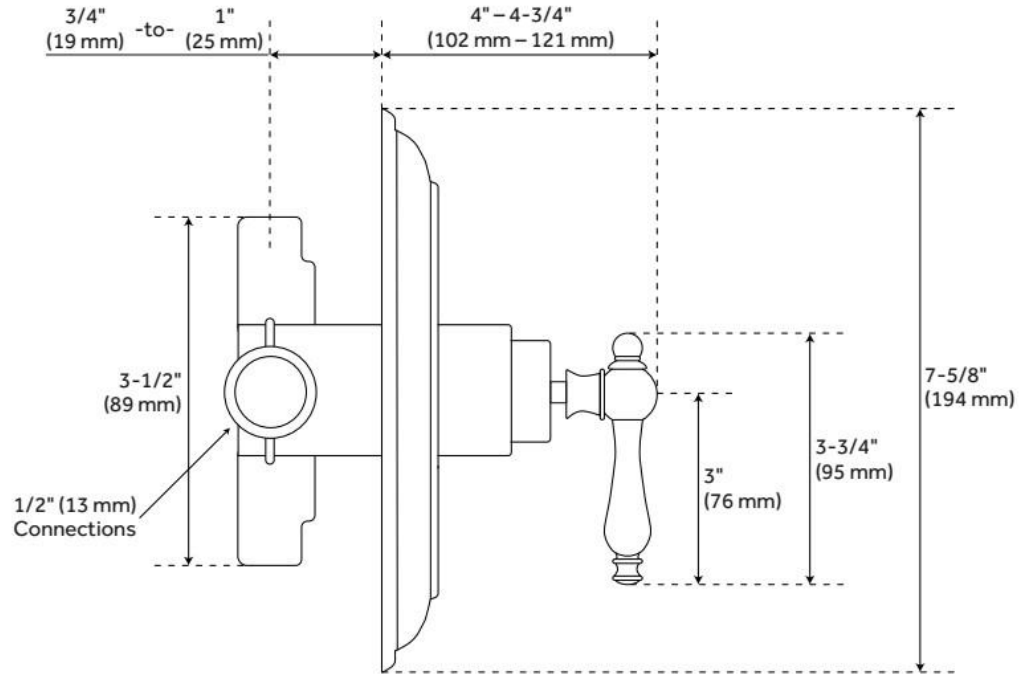

CONTEMPORARY PRESSURE BALANCE SHOWER VALVE

SKU: 926373

Code: SH412390, SH412393

REVISED 6/12/2024