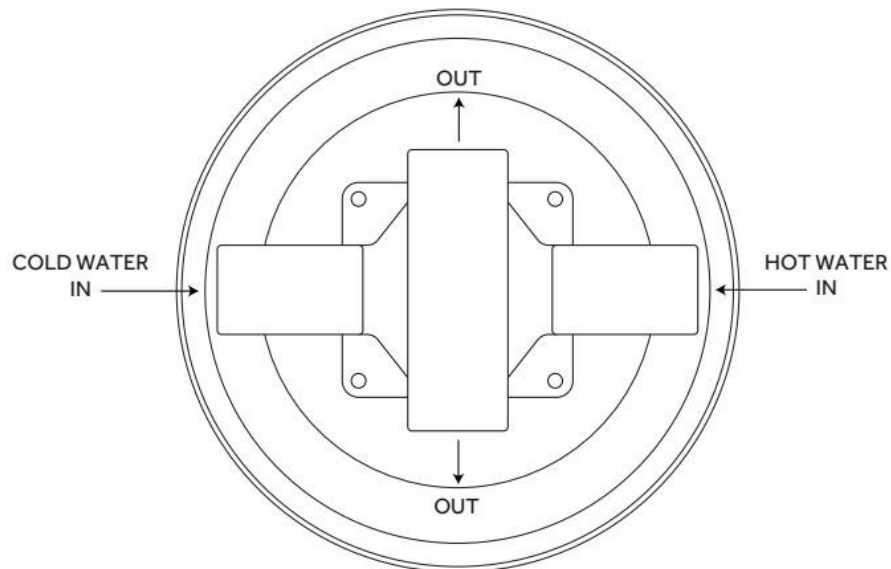

CONTEMPORARY PRESSURE BALANCE SHOWER VALVE

SKU: 926373

Code: SH412390, SH412393

REVISED 6/12/2024