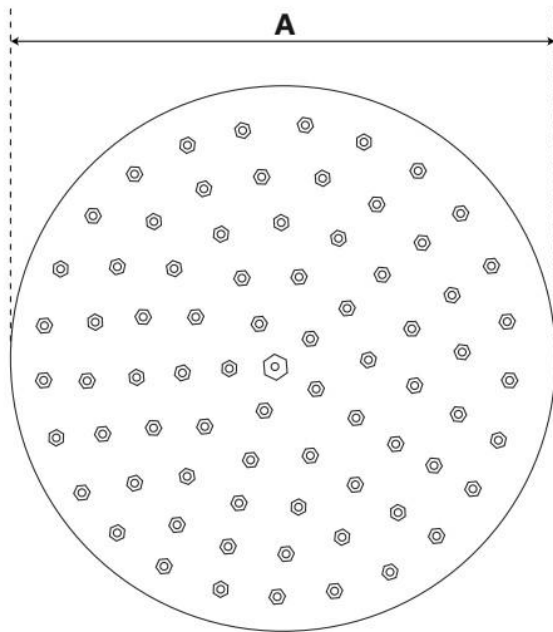

FEATURES

Material: Brass

LISTED ID: 515394, 515395, 515396, 564662, 515397, 564663, 515398, 564664, 515399, 564665, 515401, 515402, 515403, 515404, 515405

ADDITIONAL FEATURES

- Can be installed on a ceiling-mount or wall mount shower arm.
 - 6", 8" and 10" shower heads are adjustable and feature a swivel connection.
 - 12" shower head is stationary and does not swivel.

Reference A	Reference B	Reference C
5-1/4" (133 mm)	3" (76 mm)	2" (51 mm)
7-3/4" (197 mm)	3-1/2" (89 mm)	2-1/2" (64 mm)
10" (254 mm)	3-1/2" (89 mm)	3" (76 mm)
12" (305 mm)	4-1/4" (108 mm)	3-1/4" (83 mm)