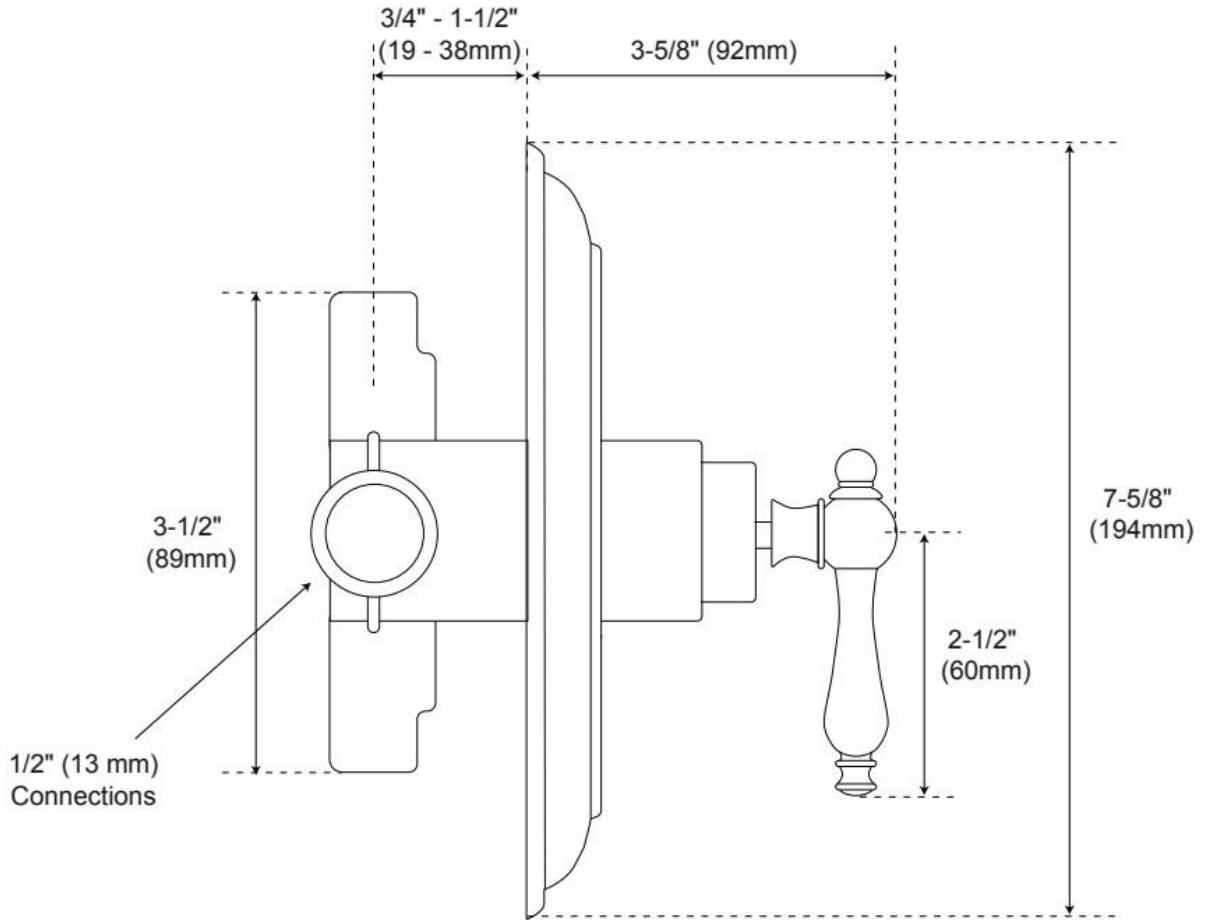

CONTEMPORARY PRESSURE BALANCE SHOWER VALVE

SKU: 926286

Code: SH399502, SH399503

Side

REVISED 7/2/2024