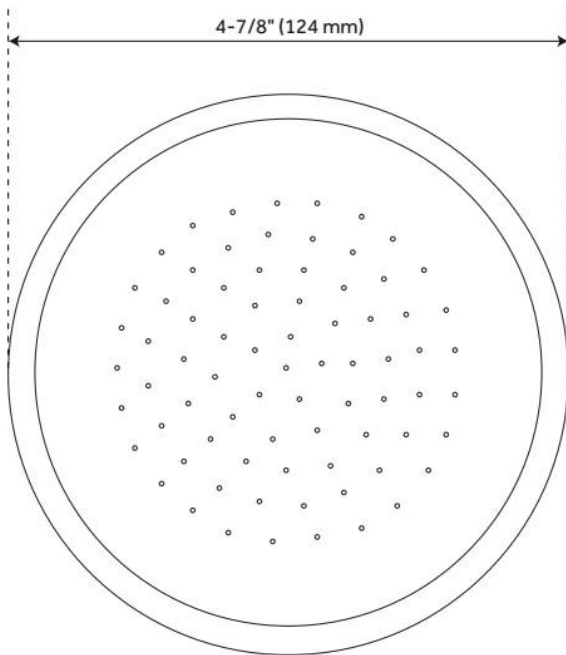

WINDOM WATERING CAN SHOWER HEAD

SKU: 942202

Code: SH114321, SH399689, SH329555, SH133824, SH399690, SH133823, SH399691, SH156327, SH399696, SH283485, SH399697, SH283486, SH399698, SH283488, SH399699, SH283489, SH399700, SH283490, SH399701, SH399702

REVISED 6/12/2024