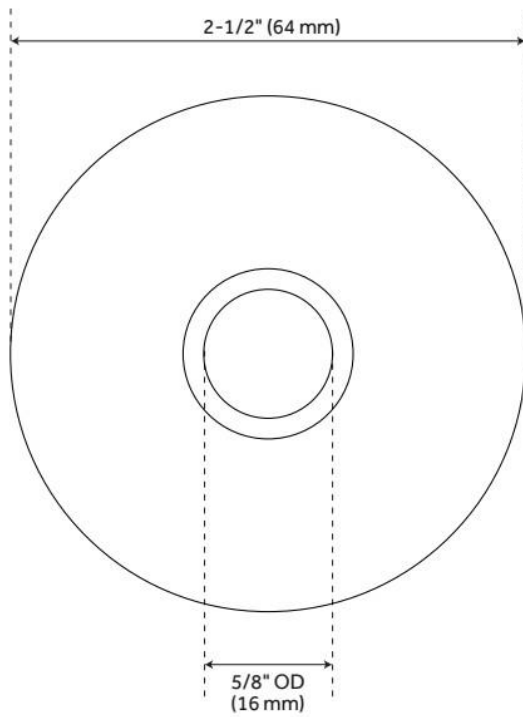

WaterSense by IAPMO

ADDITIONAL FEATURES

- Choose from 5/8" OD or 1/2" IPS.
- For use with standard shower arms, select 1/2".

REVISED 6/3/2024

LOW PATTERN SURE GRIP FLANGE

SKU: 902337

Code: SH272, SH271, SH484081, SH484082, SH485508, SH485507