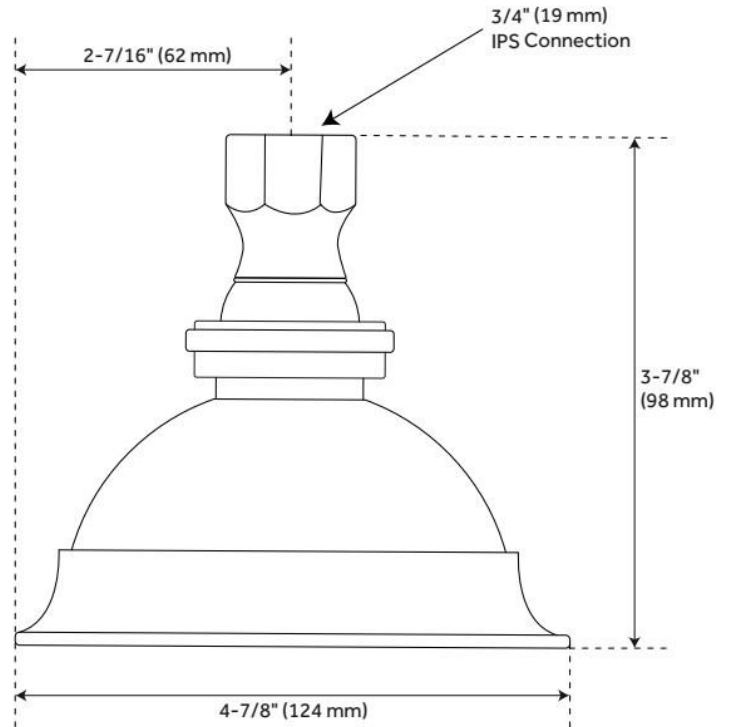

WINDOM WATERING CAN SHOWER HEAD

SKU: 942202

Code: SH114321, SH399689, SH329555, SH133824, SH399690, SH133823, SH399691, SH156327, SH399696, SH283485, SH399697, SH283486, SH399698, SH283488, SH399699, SH283489, SH399700, SH283490, SH399701, SH399702

REVISED 6/12/2024