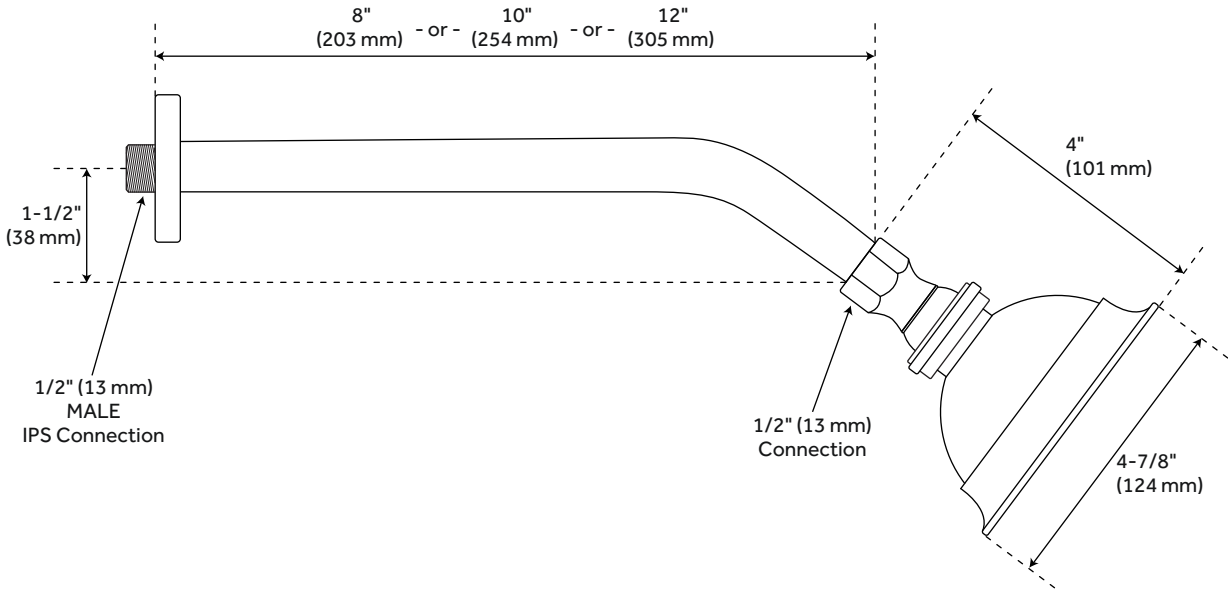

## FEATURES

- Design: Traditional
- Material: Brass
- Base Plate Height: 7-5/8"
- Assembly Required: No
- Shape: Round
- Handle Type: Lever
- Base Plate Width: 7-5/8"
- Shower Head Installation Type: Wall
- Shower Head Diameter: 4-7/8"
- Shower Head Material: Brass
- Shower Head Spray: Single Function
- Shower Arm Included: Yes
- Shower Head IPS: 1/2" IPS
- Shower Head Swivel: Yes
- Valve Trim Diameter: 7-7/8"
- Shower Head Flow Rate: 1.8 gpm (6.8 L/min) @ 80 psi

# WINDOM PRESSURE BALANCE SHOWER VALVE

SKU: 926359

All dimensions and specifications are nominal and may vary. Use actual products for accuracy in critical situations.

# WINDOM WALL-MOUNT SHOWER HEAD

SKU: 926359

All dimensions and specifications are nominal and may vary. Use actual products for accuracy in critical situations.