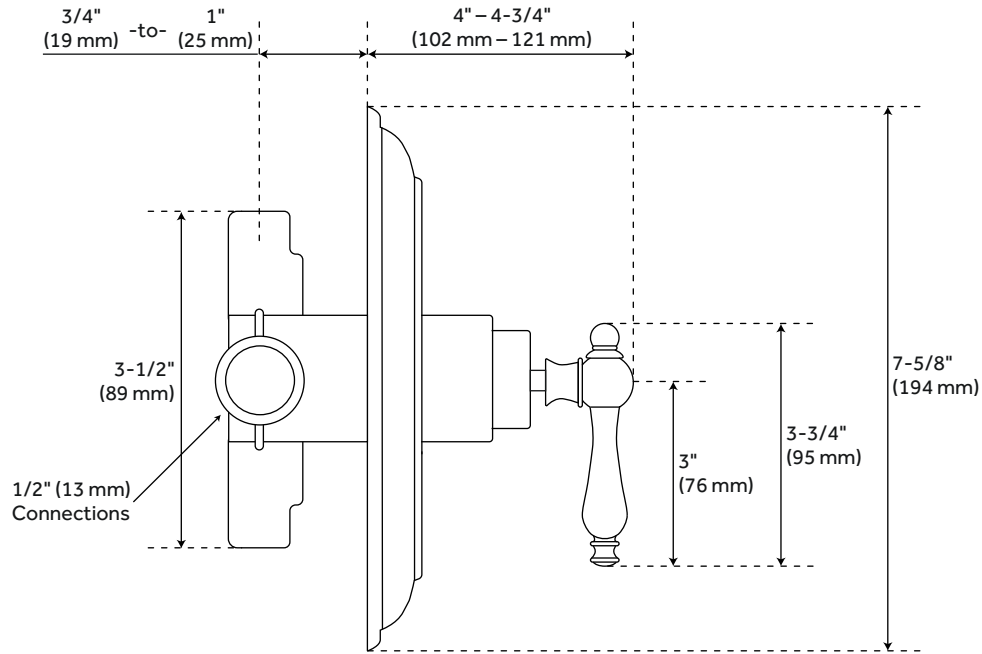

WINDOM PRESSURE BALANCE SHOWER VALVE

SKU: 926359

All dimensions and specifications are nominal and may vary. Use actual products for accuracy in critical situations.