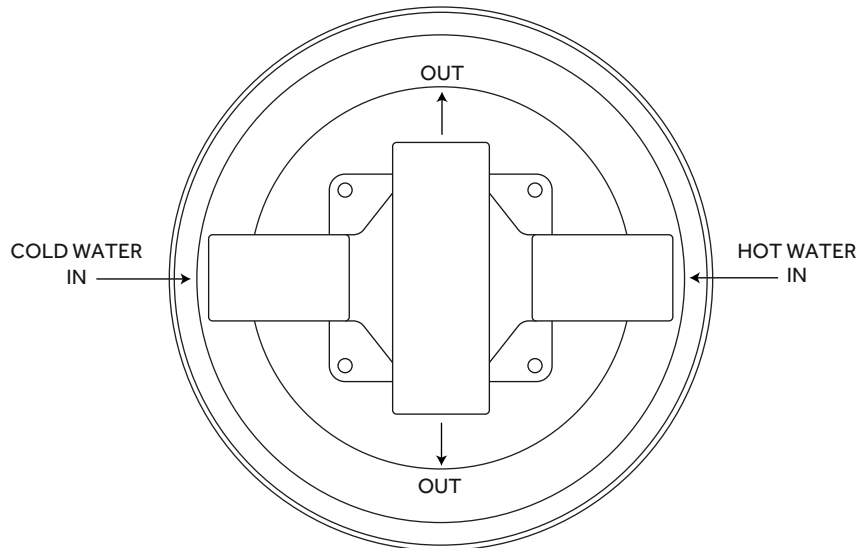

WINDOM PRESSURE BALANCE SHOWER VALVE

SKU: 926359

All dimensions and specifications are nominal and may vary. Use actual products for accuracy in critical situations.