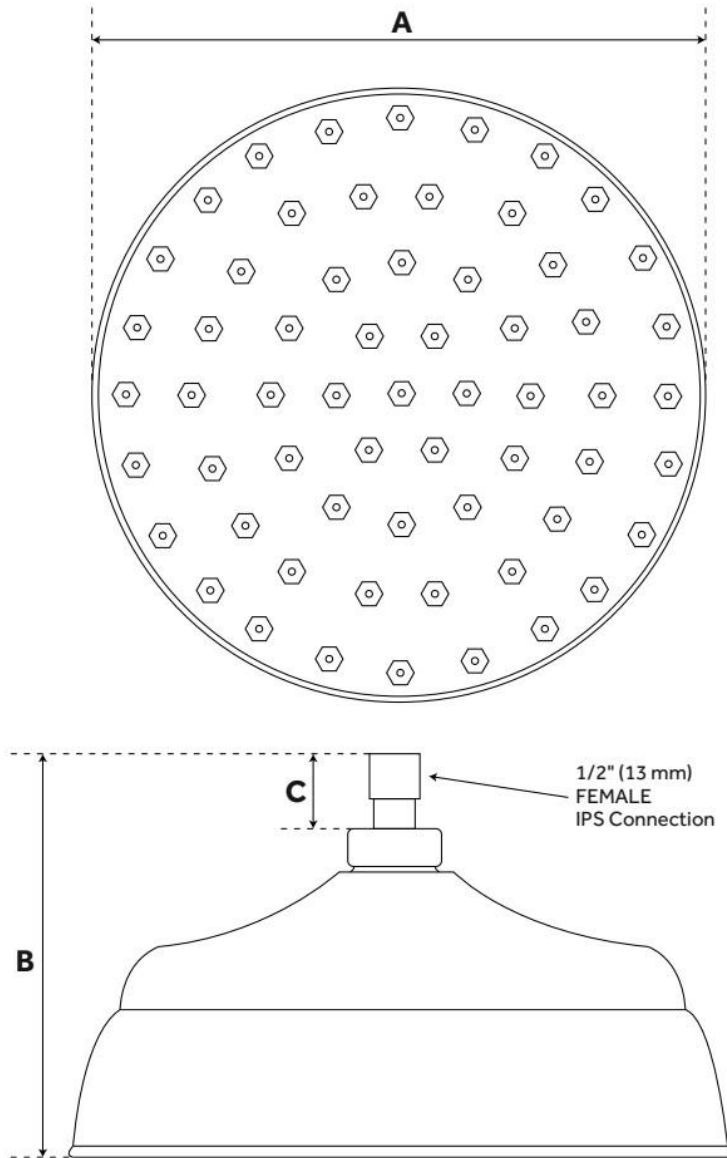

Connection Type: 1/2" IPS

Cartridge Type: Ceramic Disc

LISTED ID: 514910, 515435, SH441092BN, SH551**, SH441091CP, SH441091BN, SH441091ORB, SH441092CP, 564678, 564679, 515436, 515434

REVISED 6/25/2024

LAMBERT RAINFALL NOZZLE SHOWER HEAD

- 12", 14", and 17" shower heads do not swivel.

REVISED 5/28/2024

LAMBERT RAINFALL NOZZLE SHOWER HEAD

SKU: 926430

Code: SH434264, SH482200, SH393698, SH482199, SH412466, SH412467, SH412468, SH400048, SH400049, SH400050, SH214373, SH214372, SH214371, SH349142, SH349141, SH349140, SH349139, SH400004, SH349137, SH400053, SH400054, SH400055

Reference A	Reference B	Reference C
5-1/2" (140 mm)	4" (102 mm)	2-5/16" (59 mm)
8" (203 mm)	4-1/2" (114 mm)	3-1/4" (82 mm)
10-1/4" (260 mm)	4-1/2" (114 mm)	2-3/4" (69 mm)
12" (305 mm)	5" (127 mm)	4-1/16" (104 mm)
14-1/8" (359 mm)	5-1/2" (140 mm)	4-9/16" (116 mm)
17" (432 mm)	6" (152 mm)	5-3/16" (132 mm)