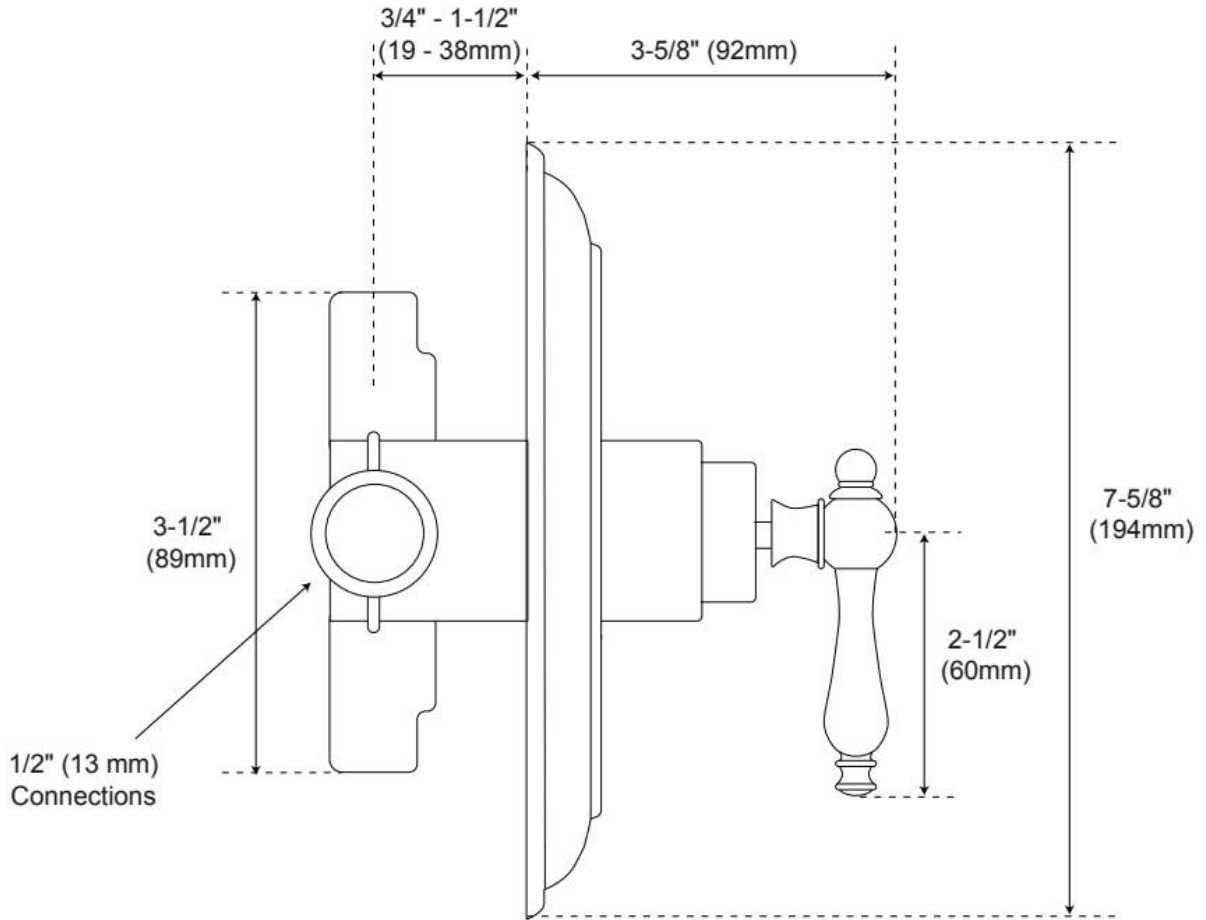

Reference A	Reference B	Reference C
5-1/2" (140 mm)	4" (102 mm)	2-5/16" (59 mm)
8" (203 mm)	4-1/2" (114 mm)	3-1/4" (82 mm)
10-1/4" (260 mm)	4-1/2" (114 mm)	2-3/4" (69 mm)
12" (305 mm)	5" (127 mm)	4-1/16" (104 mm)
14-1/8" (359 mm)	5-1/2" (140 mm)	4-9/16" (116 mm)
17" (432 mm)	6" (152 mm)	5-3/16" (132 mm)

FEATURES

Material: Brass

ASME A112.18.1/CSA B125.1, LISTED ID: 514910

REVISED 7/2/2024

CONTEMPORARY PRESSURE BALANCE SHOWER VALVE

SKU: 926286

Code: SH399502, SH399503

Side