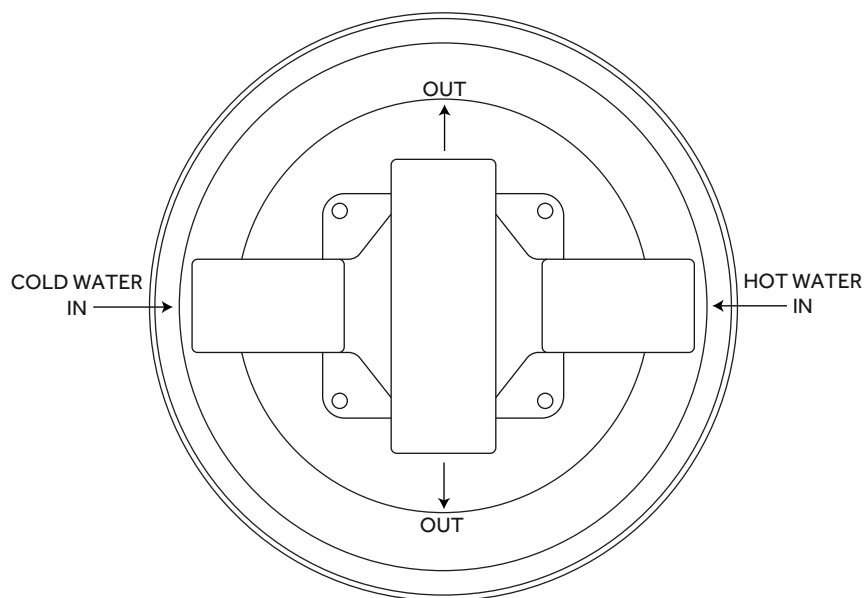

WALL-MOUNT INGLIS NOZZLE RAINFALL SHOWER SET WITH CLASSIC LEVER HANDLE

SKU: 926362

Code: SH422283, SH422284, SH422285, SH422286, SH422287, SH422288, SH422289, SH422290, SH422291

FEATURES

- Design: Traditional
- Material: Brass
- Base Plate Height: 7-5/8"
- Assembly Required: No
- Shape: Round
- Handle Type: Lever
- Base Plate Width: 7-5/8"
- Shower Head Installation Type: Wall
- Shower Head Diameter: 5-1/2"
- Shower Head Material: Brass
- Shower Head Spray: Single Function
- Shower Arm Included: Yes
- Shower Head IPS: 1/2" IPS
- Shower Head Swivel: Yes
- Valve Trim Diameter: 7-7/8"
- Shower Head Flow Rate: 1.8 gpm

REVISED 3/29/2023

WALL-MOUNT INGLIS NOZZLE RAINFALL SHOWER SET WITH CLASSIC LEVER HANDLE

SKU: 926362

Code: SH422283, SH422284, SH422285, SH422286, SH422287, SH422288, SH422289, SH422290, SH422291

ADDITIONAL FEATURES

REVISED 3/29/2023

INGLIS PRESSURE BALANCE SHOWER VALVE - CLASSIC LEVER HANDLE

All dimensions and specifications are nominal and may vary. Use actual products for accuracy in critical situations.

INGLIS RAINFALL NOZZLE SHOWER HEAD