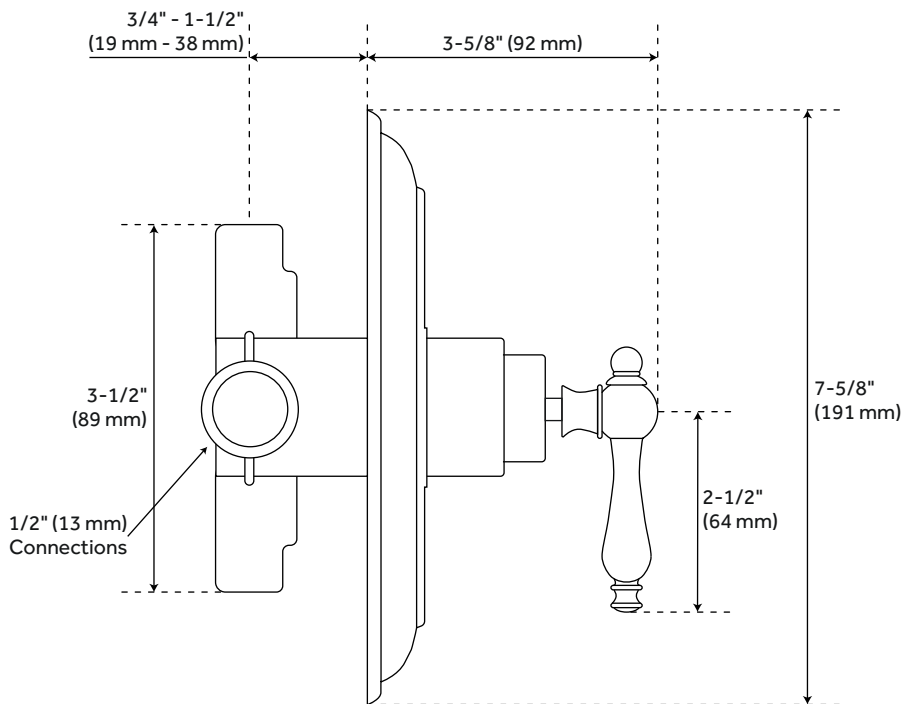

WALL-MOUNT INGLIS NOZZLE RAINFALL SHOWER SET WITH CLASSIC LEVER HANDLE

SKU: 926362

Code: SH422283, SH422284, SH422285, SH422286, SH422287, SH422288, SH422289, SH422290, SH422291

FEATURES

- Design: Traditional
- Material: Brass
- Base Plate Height: 7-5/8"
- Assembly Required: No
- Shape: Round
- Handle Type: Lever
- Base Plate Width: 7-5/8"
- Shower Head Installation Type: Wall
- Shower Head Diameter: 5-1/2"
- Shower Head Material: Brass
- Shower Head Spray: Single Function
- Shower Arm Included: Yes
- Shower Head IPS: 1/2" IPS
- Shower Head Swivel: Yes
- Valve Trim Diameter: 7-7/8"
- Shower Head Flow Rate: 1.8 gpm

REVISED 3/29/2023

WALL-MOUNT INGLIS NOZZLE RAINFALL SHOWER SET WITH CLASSIC LEVER HANDLE

SKU: 926362

Code: SH422283, SH422284, SH422285, SH422286, SH422287, SH422288, SH422289, SH422290, SH422291

ADDITIONAL FEATURES

REVISED 3/29/2023

INGLIS PRESSURE BALANCE SHOWER VALVE - CLASSIC LEVER HANDLE

All dimensions and specifications are nominal and may vary. Use actual products for accuracy in critical situations.

INGLIS RAINFALL NOZZLE SHOWER HEAD

All dimensions and specifications are nominal and may vary. Use actual products for accuracy in critical situations.