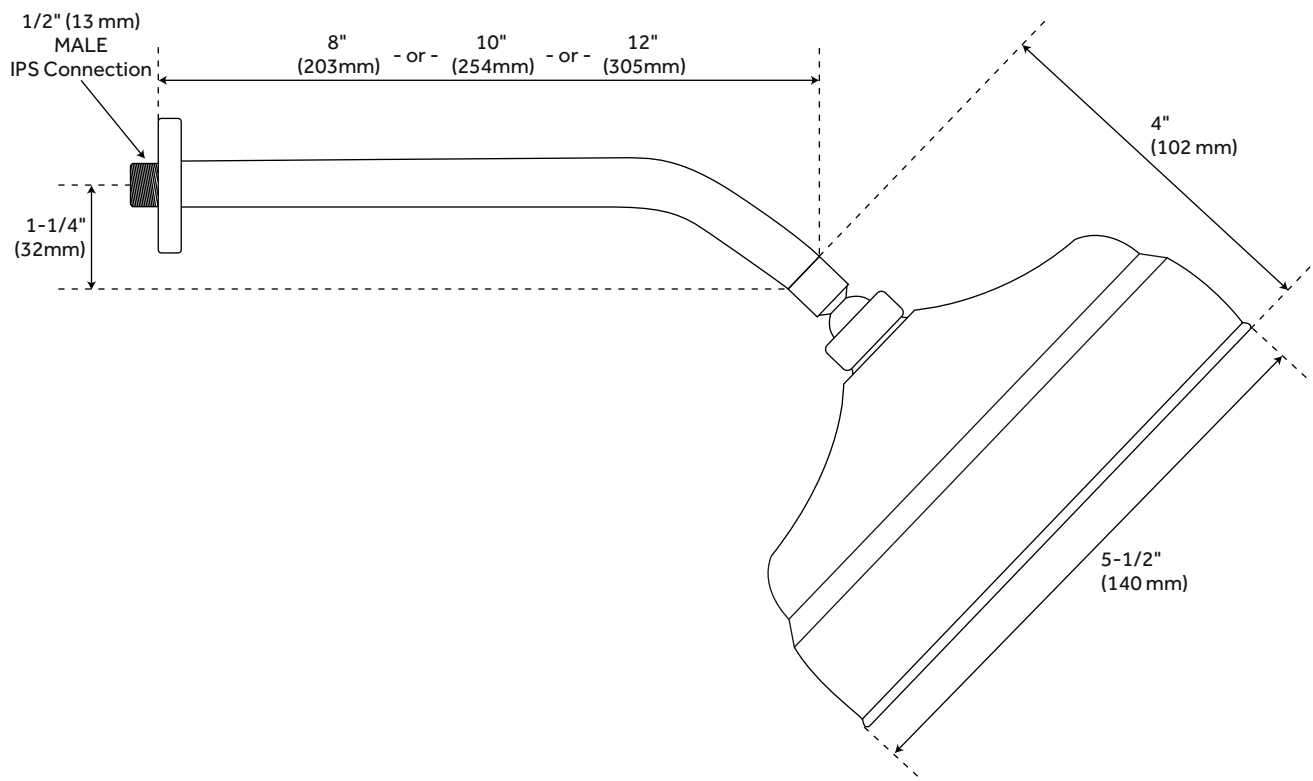

WALL-MOUNT INGLIS NOZZLE RAINFALL SHOWER SET WITH CLASSIC LEVER HANDLE

SKU: 926362

Code: SH422283, SH422284, SH422285, SH422286, SH422287, SH422288, SH422289, SH422290, SH422291

FEATURES

- Design: Traditional
- Material: Brass
- Base Plate Height: 7-5/8"
- Assembly Required: No
- Shape: Round
- Handle Type: Lever
- Base Plate Width: 7-5/8"
- Shower Head Installation Type: Wall
- Shower Head Diameter: 5-1/2"
- Shower Head Material: Brass
- Shower Head Spray: Single Function
- Shower Arm Included: Yes
- Shower Head IPS: 1/2" IPS
- Shower Head Swivel: Yes
- Valve Trim Diameter: 7-7/8"
- Shower Head Flow Rate: 1.8 gpm

REVISED 3/29/2023

WALL-MOUNT INGLIS NOZZLE RAINFALL SHOWER SET WITH CLASSIC LEVER HANDLE

SKU: 926362

Code: SH422283, SH422284, SH422285, SH422286, SH422287, SH422288, SH422289, SH422290, SH422291

ADDITIONAL FEATURES

REVISED 3/29/2023

INGLIS PRESSURE BALANCE SHOWER VALVE - CLASSIC LEVER HANDLE

All dimensions and specifications are nominal and may vary. Use actual products for accuracy in critical situations.

INGLIS RAINFALL NOZZLE SHOWER HEAD

All dimensions and specifications are nominal and may vary. Use actual products for accuracy in critical situations.