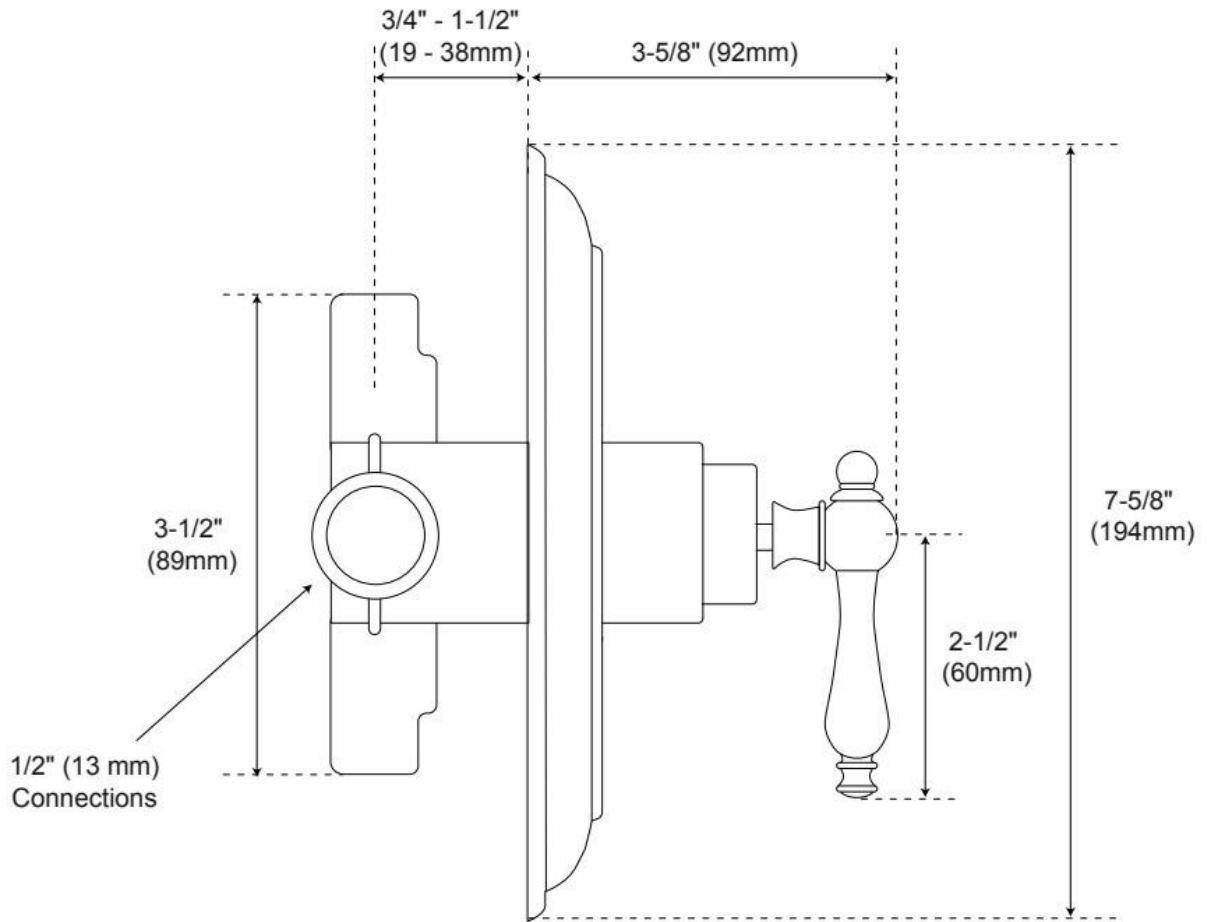

CONTEMPORARY PRESSURE BALANCE SHOWER VALVE

SKU: 926286

Code: SH399502, SH399503

Side

REVISED 7/2/2024