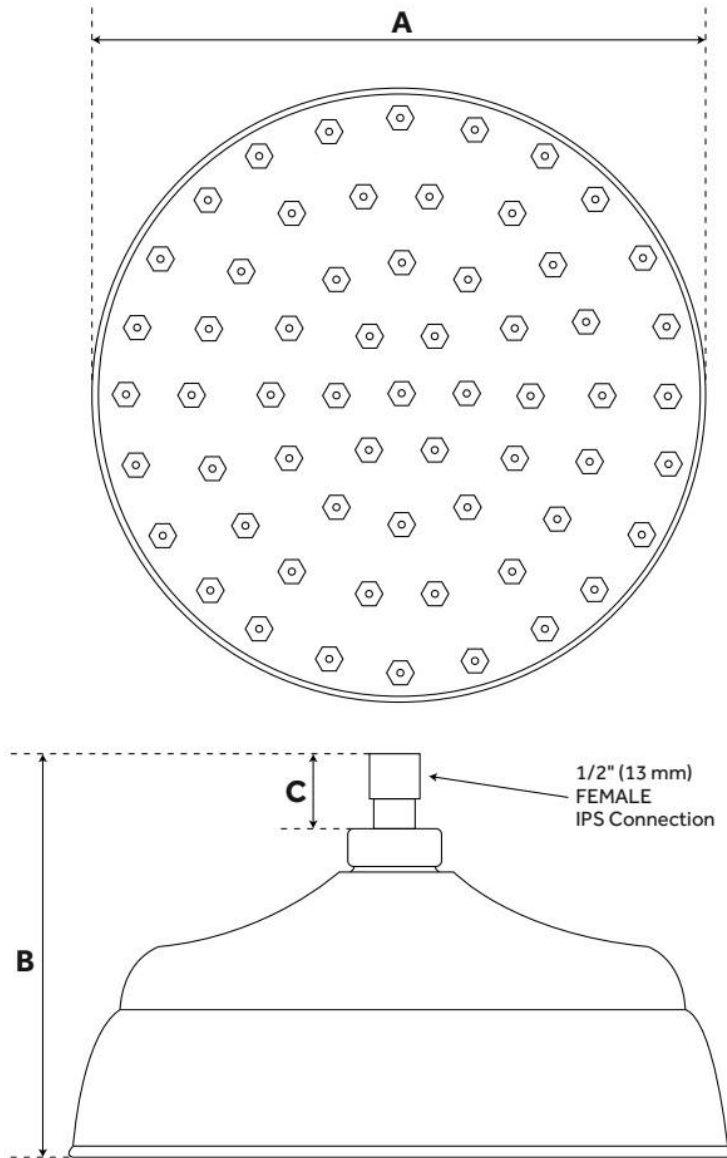

# STANDARD SHOWER ARM

SKU: 909606

Code: SH551, SH404440, SH184270, SH233531, SH193782, SH213462, SH231889, SH233580, SH233553, SH231888, SH231893, SH231890, SH231891, SH231895, SH231892, SH233573, SH483685, SH257557, SH483686, SH257559, SH257560, SH231894

Reference A	Reference B	Reference C
5-1/2" (140 mm)	4" (102 mm)	2-5/16" (59 mm)
8" (203 mm)	4-1/2" (114 mm)	3-1/4" (82 mm)
10-1/4" (260 mm)	4-1/2" (114 mm)	2-3/4" (69 mm)
12" (305 mm)	5" (127 mm)	4-1/16" (104 mm)
14-1/8" (359 mm)	5-1/2" (140 mm)	4-9/16" (116 mm)
17" (432 mm)	6" (152 mm)	5-3/16" (132 mm)

## ADDITIONAL FEATURES

- Choose from 5/8" OD or 1/2" IPS.
- For use with standard shower arms, select 1/2".

REVISED 6/3/2024