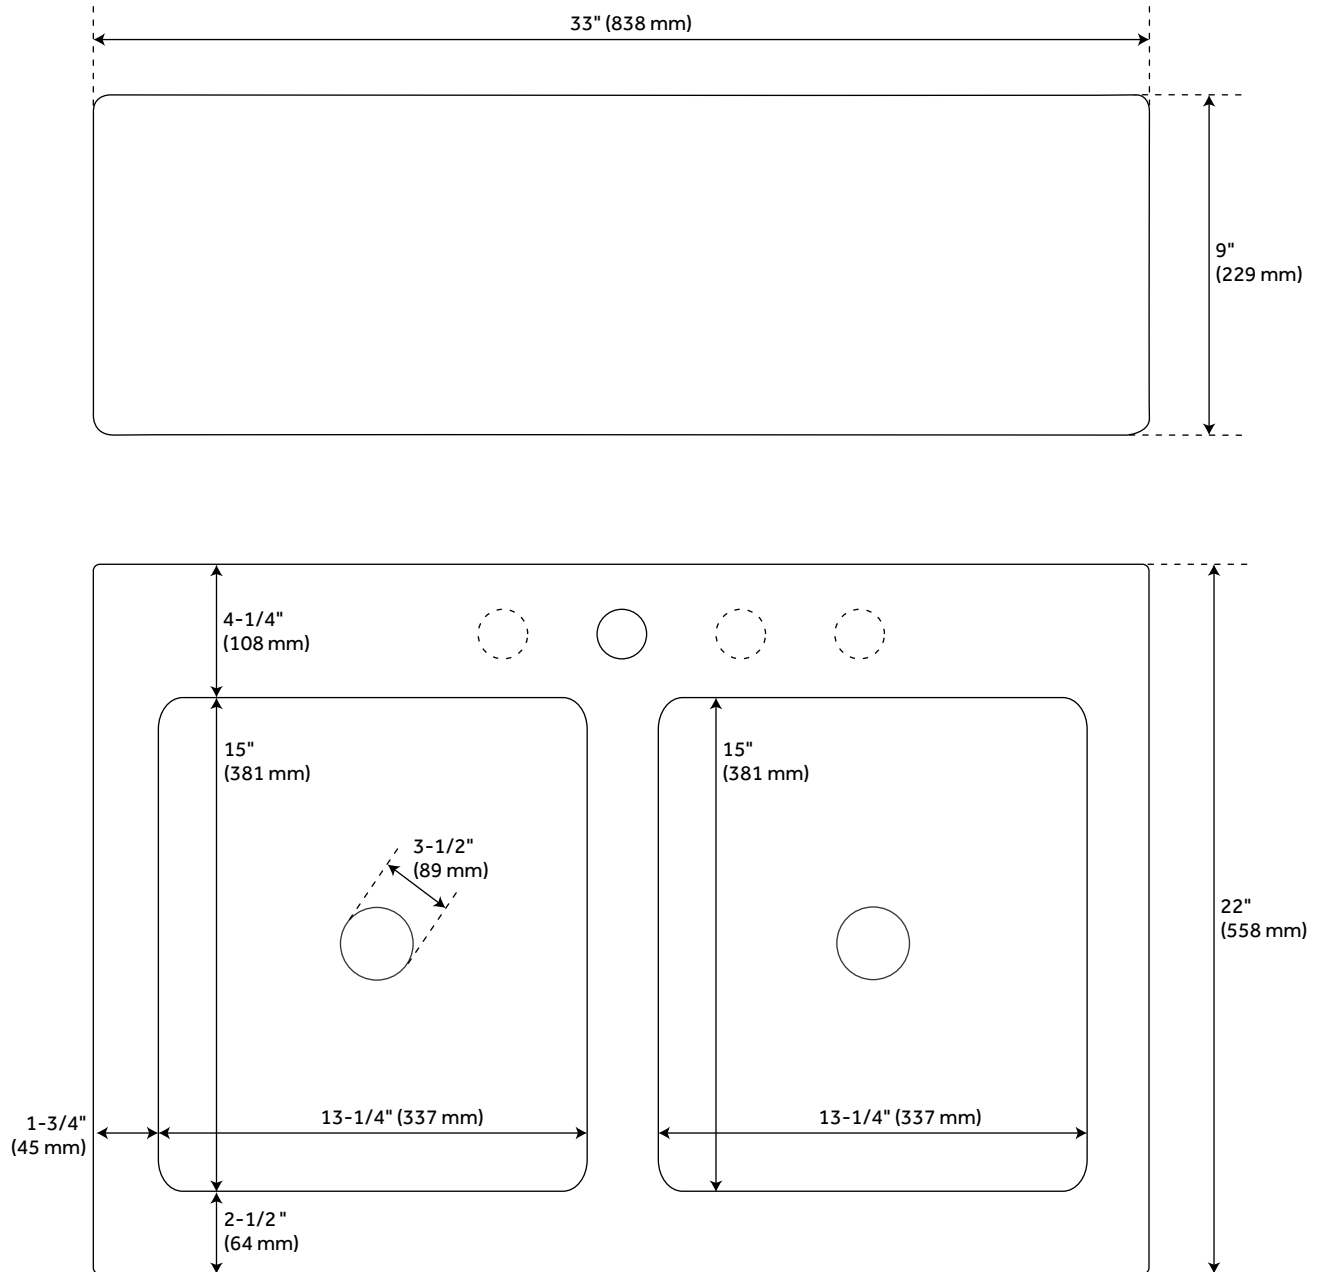

33" ANGOVE DOUBLE-BOWL CAST IRON FARMHOUSE SINK

SKU: 926370

Code: SH399759, SH399760

FEATURES

Material: Cast Iron
Length: 33"
Width: 22"
Height: 9"
Number of Basins: 2
Sink Installation: Farmhouse
Product Color: White
Basin Length: 13-1/4"
Basin Width: 15"
Fits Drain Hole Size: 3-1/2"
Exterior Treatment: Smooth
Interior Treatment: Smooth
Drain Included: Optional
Faucet Included: No
Basin Configuration: 50/50
Apron Design: Smooth
Water Depth to Rim: 7-1/2"
Apron Front Rim Thickness: 2-1/2"
Side and Back Rim Thickness: 1-3/4"
Faucet Holes: 4

REVISED 3/31/2023

33" ANGOVE DOUBLE-BOWL CAST IRON FARMHOUSE SINK

SKU: 926370

Code: SH399759, SH399760

ADDITIONAL FEATURES

- Made of heavy cast iron with a hard enamel coating.

REVISED 3/31/2023

33" ANGOVE DOUBLE-BOWL CAST IRON FARMHOUSE SINK

SKU: 926370

All dimensions and specifications are nominal and may vary. Use actual products for accuracy in critical situations.