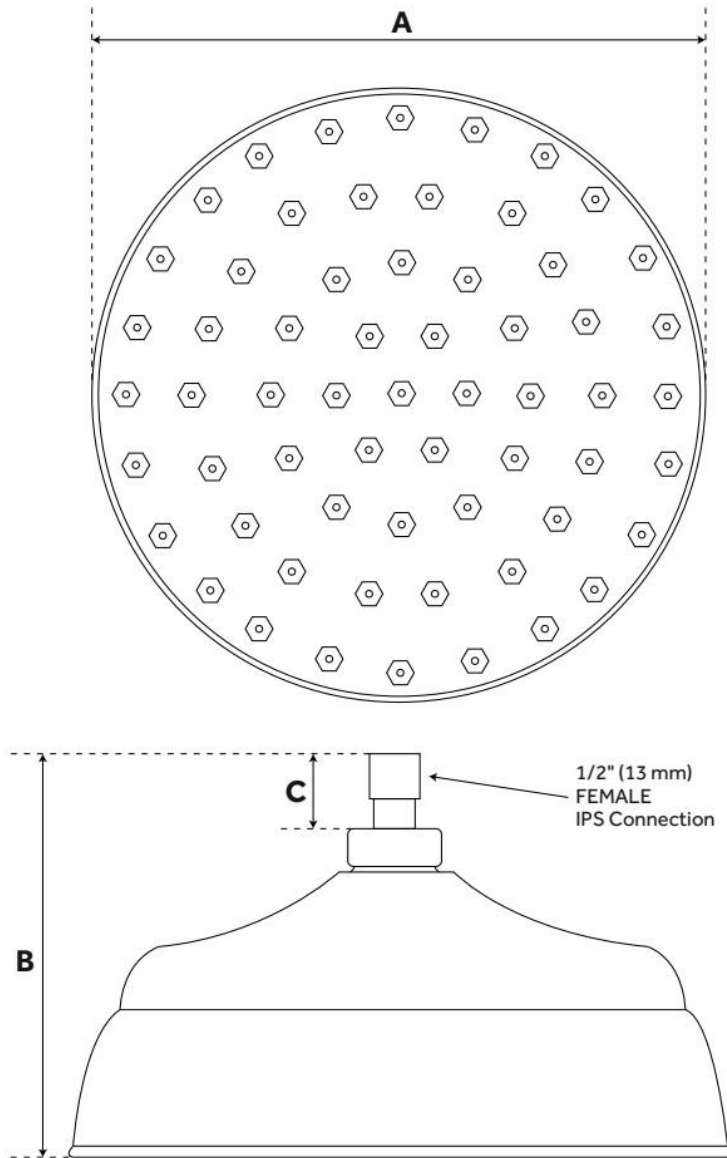

LAMBERT RAINFALL NOZZLE SHOWER HEAD

SKU: 926430

Code: SH434264, SH482200, SH393698, SH482199, SH412466, SH412467, SH412468, SH400048, SH400049, SH400050, SH214373, SH214372, SH214371, SH349142, SH349141, SH349140, SH349139, SH400004, SH349137, SH400053, SH400054, SH400055

FEATURES

Material: Brass

CSA, LISTED ID: 564669, 564674, 515418, 515419, 515420, 515421, 515422, 515423, 515424, 515425, 515426, 515428, 515429, 515430, 515431, 515432, 515433, 515434, 515435, 515436

ADDITIONAL FEATURES

- 12", 14", and 17" shower heads do not swivel.

REVISED 5/28/2024

LAMBERT RAINFALL NOZZLE SHOWER HEAD

SKU: 926430

Code: SH434264, SH482200, SH393698, SH482199, SH412466, SH412467, SH412468, SH400048, SH400049, SH400050, SH214373, SH214372, SH214371, SH349142, SH349141, SH349140, SH349139, SH400004, SH349137, SH400053, SH400054, SH400055

Reference A	Reference B	Reference C
5-1/2" (140 mm)	4" (102 mm)	2-5/16" (59 mm)
8" (203 mm)	4-1/2" (114 mm)	3-1/4" (82 mm)
10-1/4" (260 mm)	4-1/2" (114 mm)	2-3/4" (69 mm)
12" (305 mm)	5" (127 mm)	4-1/16" (104 mm)
14-1/8" (359 mm)	5-1/2" (140 mm)	4-9/16" (116 mm)
17" (432 mm)	6" (152 mm)	5-3/16" (132 mm)