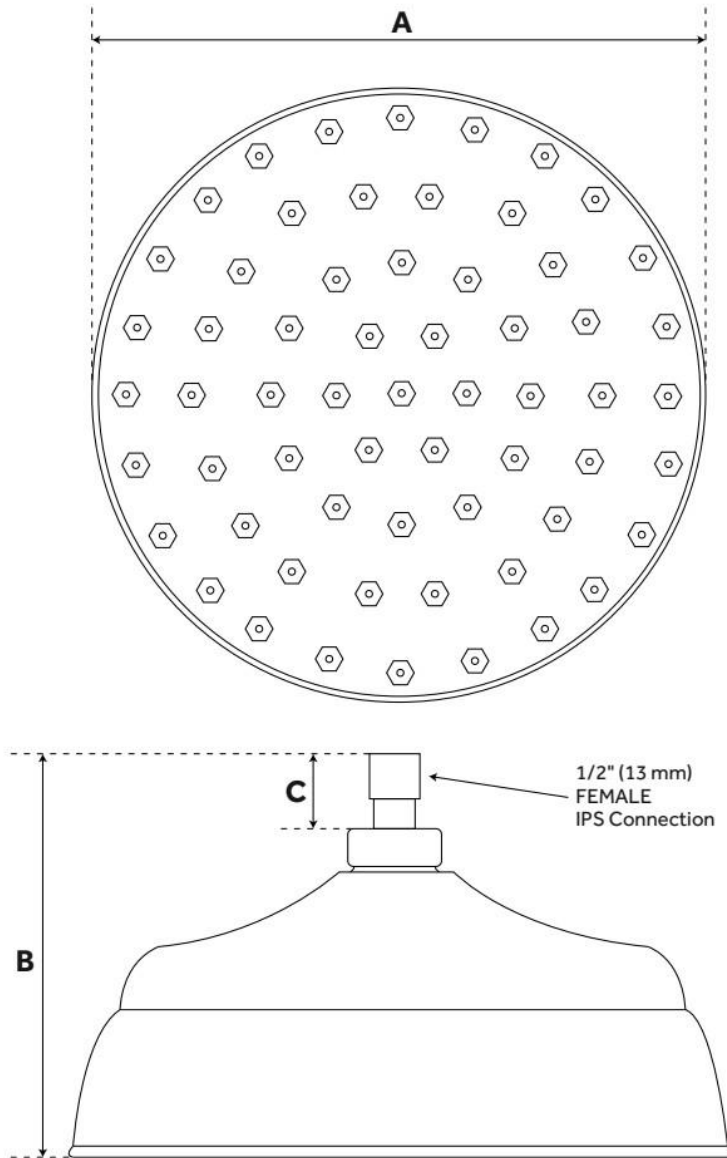

LAMBERT RAINFALL NOZZLE SHOWER HEAD WITH STANDARD ARM

SKU: 926490

Code: SH400136, SH400137, SH400138, SH400148, SH400149, SH400150

FEATURES

Material: Brass

LISTED ID: SH551**, SH441091CP, SH441091BN, SH441091ORB, SH441092CP, 564678, 564679, SH441092BN, 515435, 515436, 515434, 515432, 515433, 515431

REVISED 5/28/2024

LAMBERT RAINFALL NOZZLE SHOWER HEAD

SKU: 926430

Code: SH434264, SH482200, SH393698, SH482199, SH412466, SH412467, SH412468, SH400048, SH400049, SH400050, SH214373, SH214372, SH214371, SH349142, SH349141, SH349140, SH349139, SH400004, SH349137, SH400053, SH400054, SH400055

- 12", 14", and 17" shower heads do not swivel.

REVISED 5/24/2024

LAMBERT RAINFALL NOZZLE SHOWER HEAD

SKU: 926430

Code: SH434264, SH482200, SH393698, SH482199, SH412466, SH412467, SH412468, SH400048, SH400049, SH400050, SH214373, SH214372, SH214371, SH349142, SH349141, SH349140, SH349139, SH400004, SH349137, SH400053, SH400054, SH400055

Reference A	Reference B	Reference C
5-1/2" (140 mm)	4" (102 mm)	2-5/16" (59 mm)
8" (203 mm)	4-1/2" (114 mm)	3-1/4" (82 mm)
10-1/4" (260 mm)	4-1/2" (114 mm)	2-3/4" (69 mm)
12" (305 mm)	5" (127 mm)	4-1/16" (104 mm)
14-1/8" (359 mm)	5-1/2" (140 mm)	4-9/16" (116 mm)
17" (432 mm)	6" (152 mm)	5-3/16" (132 mm)