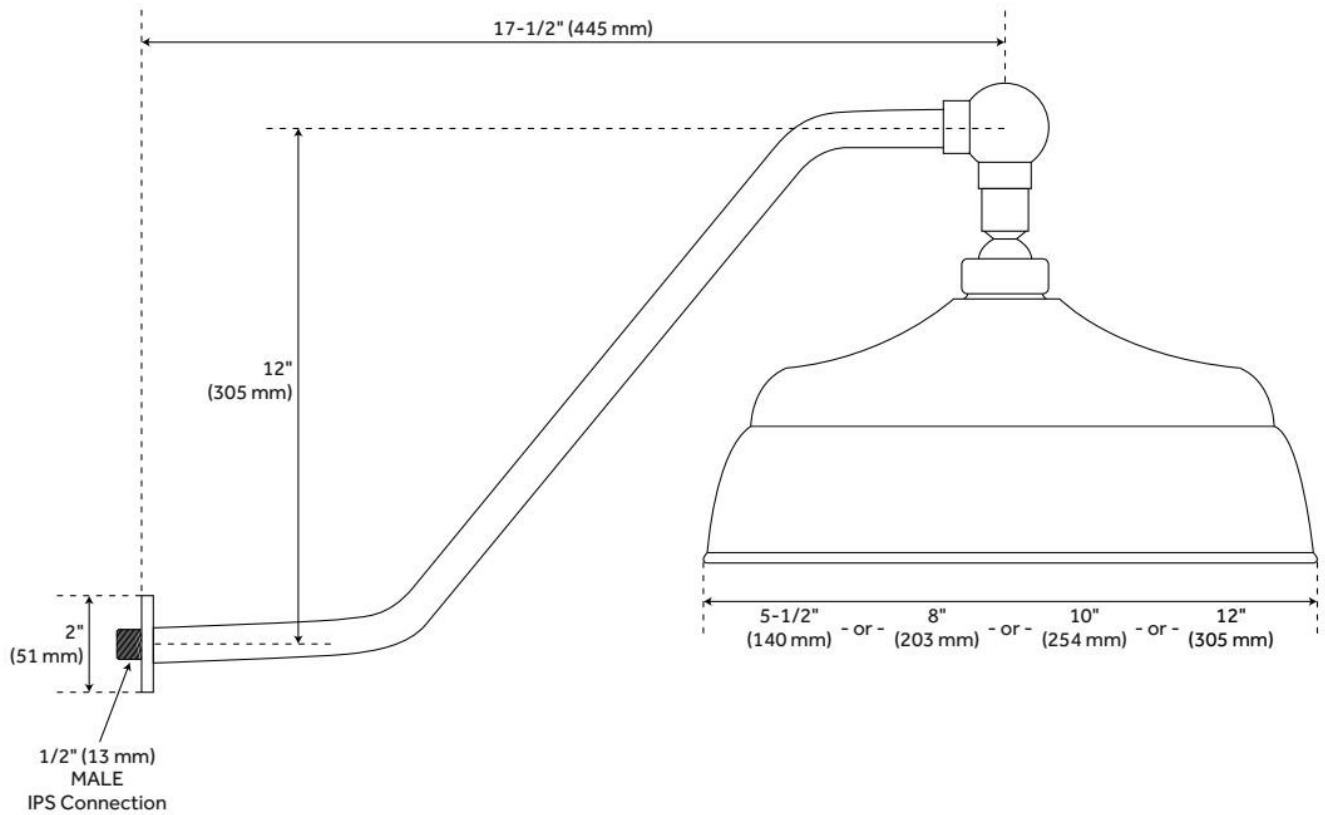

LAMBERT RAINFALL NOZZLE SHOWER HEAD WITH S-TYPE ARM

SKU: 926492

Code: SH400212, SH400213, SH400214, SH400216, SH400217, SH400218, SH400220, SH400221, SH400222, SH400224, SH400225, SH400226

FEATURES

Material: Brass

ASME A112.18.1/CSA B125.1, LISTED ID: 515435, 515436, 515434, 515432, 515433, 515431, 515429, 515428, 515430, 515425, 515426, 515424

ADDITIONAL FEATURES

- 12" shower head does not swivel.

REVISED 5/28/2024

LAMBERT RAINFALL NOZZLE SHOWER HEAD WITH S-TYPE ARM

SKU: 926492

Code: SH400212, SH400213, SH400214, SH400216, SH400217, SH400218, SH400220, SH400221, SH400222, SH400224, SH400225, SH400226

REVISED 5/28/2024

Reference A	Reference B	Reference C
5-1/2" (140 mm)	4" (102 mm)	2-5/16" (59 mm)
8" (203 mm)	4-1/2" (114 mm)	3-1/4" (82 mm)
10-1/4" (260 mm)	4-1/2" (114 mm)	2-3/4" (69 mm)
12" (305 mm)	5" (127 mm)	4-1/16" (104 mm)
14-1/8" (359 mm)	5-1/2" (140 mm)	4-9/16" (116 mm)
17" (432 mm)	6" (152 mm)	5-3/16" (132 mm)