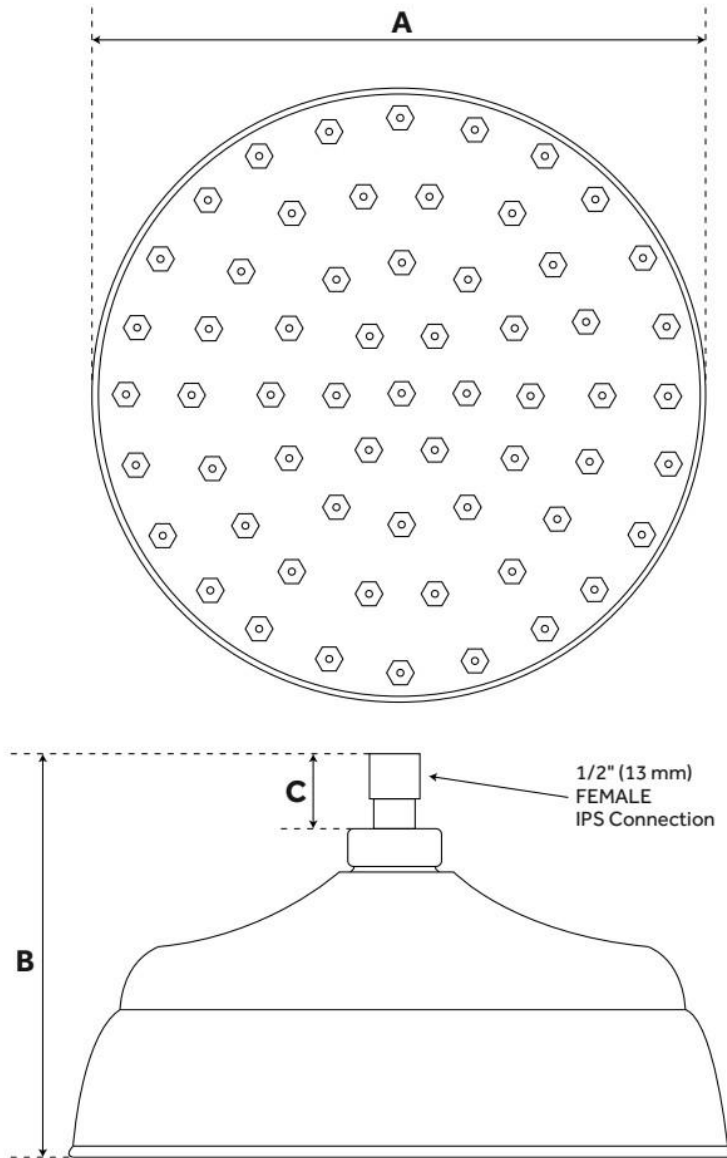

LAMBERT RAINFALL NOZZLE SHOWER HEAD WITH S-TYPE ARM

SKU: 926492

Code: SH400212, SH400213, SH400214, SH400216, SH400217, SH400218, SH400220, SH400221, SH400222, SH400224, SH400225, SH400226

FEATURES

Material: Brass

LAMBERT RAINFALL NOZZLE SHOWER HEAD WITH S-TYPE ARM

SKU: 926492

Code: SH400212, SH400213, SH400214, SH400216, SH400217, SH400218, SH400220, SH400221, SH400222, SH400224, SH400225, SH400226

REVISED 5/28/2024

- 12", 14", and 17" shower heads do not swivel.

REVISED 5/24/2024

LAMBERT RAINFALL NOZZLE SHOWER HEAD

SKU: 926430

Code: SH434264, SH482200, SH393698, SH482199, SH412466, SH412467, SH412468, SH400048, SH400049, SH400050, SH214373, SH214372, SH214371, SH349142, SH349141, SH349140, SH349139, SH400004, SH349137, SH400053, SH400054, SH400055

Reference A	Reference B	Reference C
5-1/2" (140 mm)	4" (102 mm)	2-5/16" (59 mm)
8" (203 mm)	4-1/2" (114 mm)	3-1/4" (82 mm)
10-1/4" (260 mm)	4-1/2" (114 mm)	2-3/4" (69 mm)
12" (305 mm)	5" (127 mm)	4-1/16" (104 mm)
14-1/8" (359 mm)	5-1/2" (140 mm)	4-9/16" (116 mm)
17" (432 mm)	6" (152 mm)	5-3/16" (132 mm)