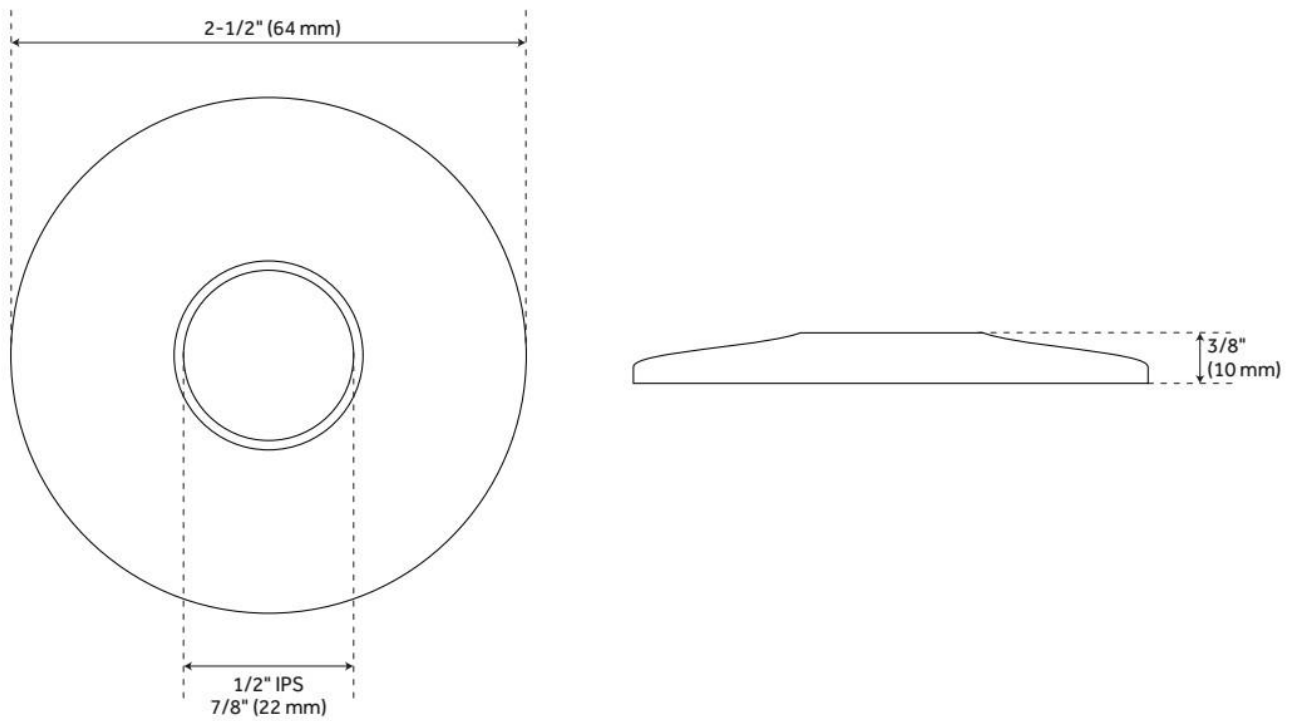

Reference A	Reference B	Reference C
5-1/2" (140 mm)	4" (102 mm)	2-5/16" (59 mm)
8" (203 mm)	4-1/2" (114 mm)	3-1/4" (82 mm)
10-1/4" (260 mm)	4-1/2" (114 mm)	2-3/4" (69 mm)
12" (305 mm)	5" (127 mm)	4-1/16" (104 mm)
14-1/8" (359 mm)	5-1/2" (140 mm)	4-9/16" (116 mm)
17" (432 mm)	6" (152 mm)	5-3/16" (132 mm)

REVISED 5/24/2024

LOW PATTERN SURE GRIP FLANGE

SKU: 902337

Code: SH272, SH271, SH484081, SH484082, SH485508, SH485507

FEATURES

WaterSense by IAPMO

ADDITIONAL FEATURES

- Choose from 5/8" OD or 1/2" IPS.
- For use with standard shower arms, select 1/2".

REVISED 5/28/2024

LOW PATTERN SURE GRIP FLANGE

SKU: 902337

Code: SH272, SH271, SH484081, SH484082, SH485508, SH485507

REVISED 5/28/2024

LOW PATTERN SURE GRIP FLANGE

SKU: 902337

Code: SH272, SH271, SH484081, SH484082, SH485508, SH485507