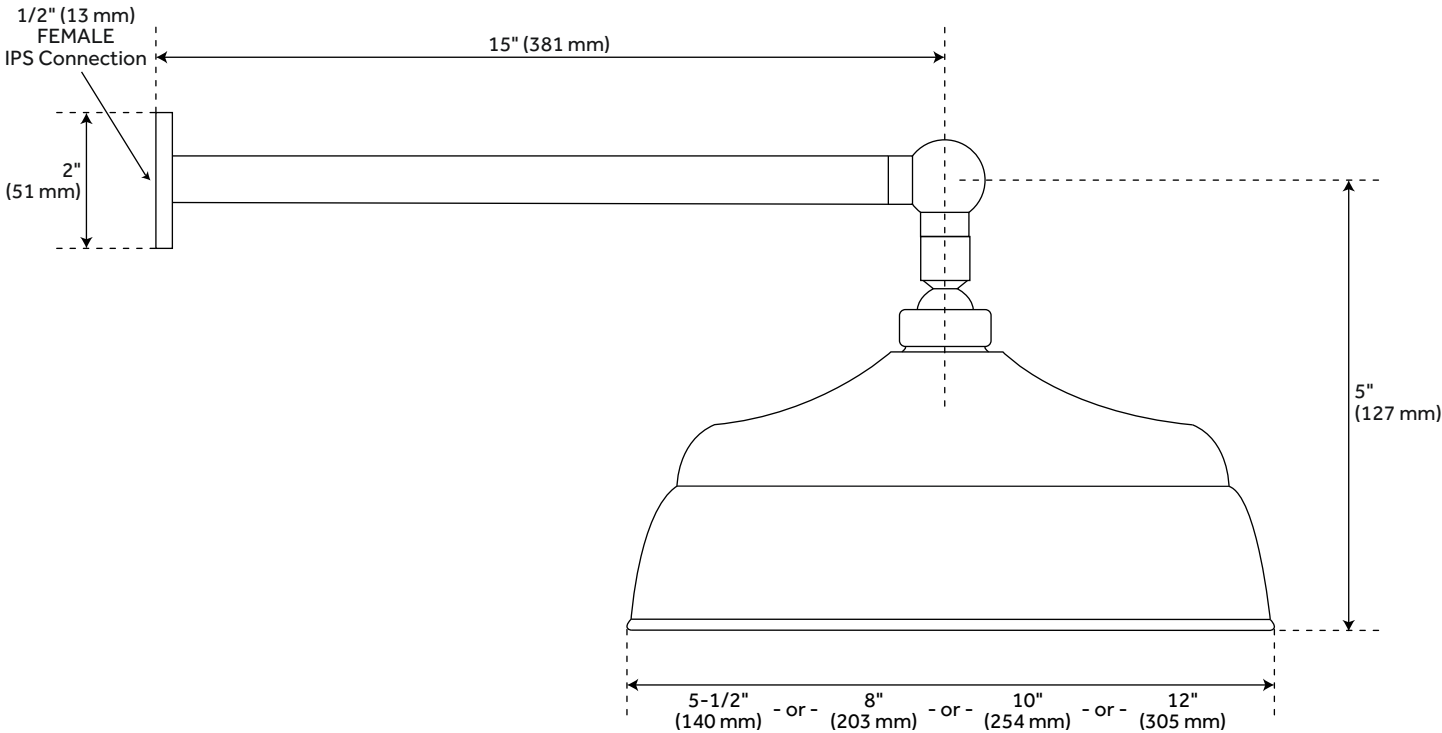

LAMBERT RAINFALL NOZZLE SHOWER HEAD WITH ORNATE ARM

SKU: 926493

Code: SH400257, SH400258, SH400259, SH400269, SH400270, SH400271, SH400281, SH400282, SH400283, SH400293, SH400294, SH400295

FEATURES

- Design: Traditional
- Material: Brass
- Assembly Required: Yes
- Shape: Round
- Shower Head Installation Type: Wall
- Shower Head Spray: Rainfall
- Shower Arm Included: Yes
- Shower Arm Extension: 15"
- Shower Head IPS: 1/2"

REVISED 3/29/2023

LAMBERT RAINFALL NOZZLE SHOWER HEAD WITH ORNATE ARM

SKU: 926493

Code: SH400257, SH400258, SH400259, SH400269, SH400270, SH400271, SH400281, SH400282, SH400283, SH400293, SH400294, SH400295

ADDITIONAL FEATURES

- 6", 8" and 10" shower heads are adjustable and feature a swivel connection.
- 12" shower head is stationary and does not swivel.

REVISED 3/29/2023

LAMBERT RAINFALL NOZZLE SHOWER HEAD WITH ORNATE ARM

SKU: 926493

All dimensions and specifications are nominal and may vary. Use actual products for accuracy in critical situations.