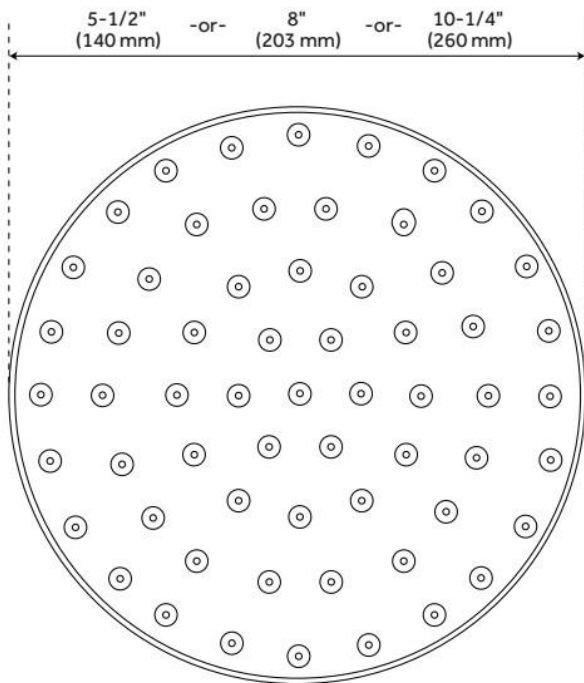

LAMBERT RAINFALL SHOWER HEAD

SKU: 926447

Code: SH400058, SH400056, SH400057, SH363852, SH400063, SH400064, SH400062, SH400060, SH400061

REVISED 5/28/2024