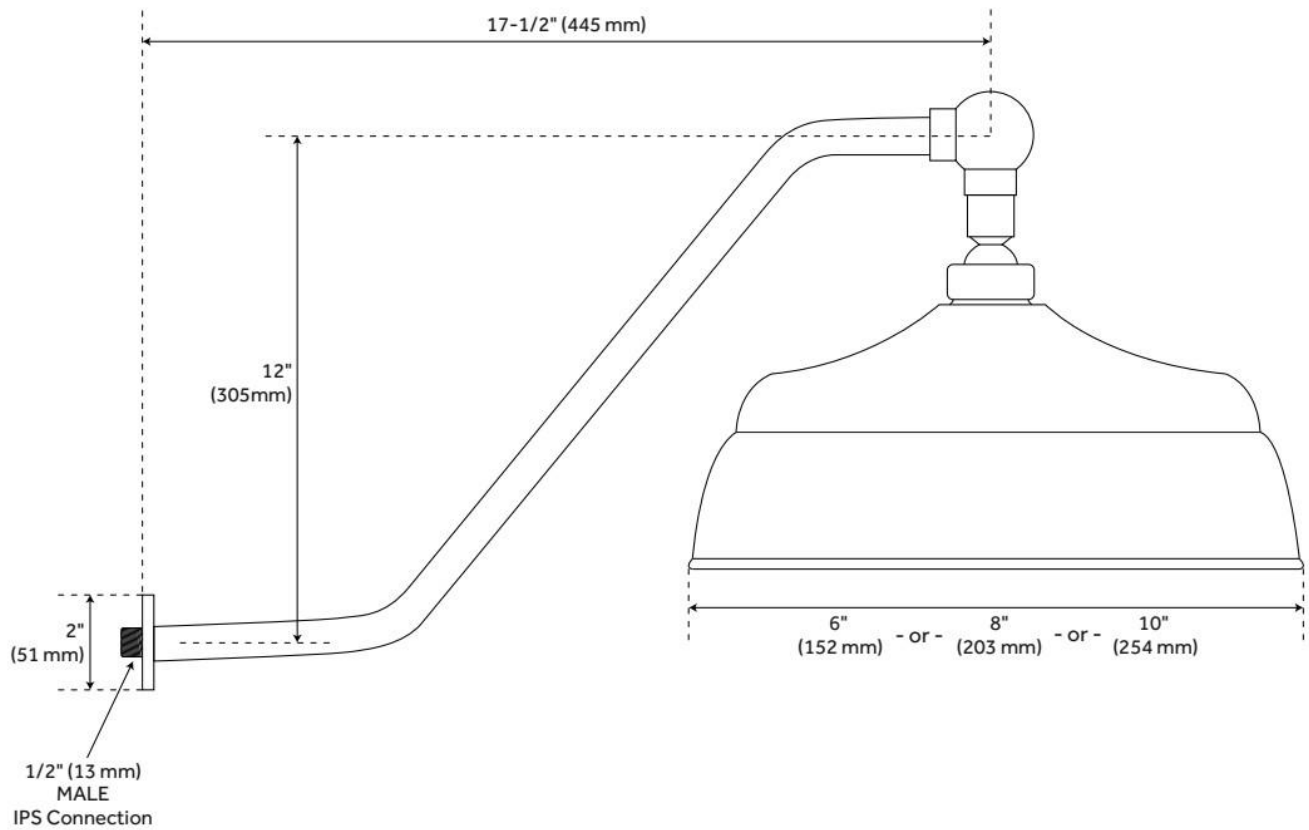

# LAMBERT RAINFALL SHOWER HEAD WITH S-TYPE ARM

SKU: 926496

Code: SH400422, SH400423, SH400424, SH400425, SH400426, SH400427, SH400428, SH400429, SH400421

# LAMBERT RAINFALL SHOWER HEAD WITH S-TYPE ARM

SKU: 926496

Code: SH400422, SH400423, SH400424, SH400425, SH400426, SH400427, SH400428, SH400429, SH400421

REVISED 5/28/2024

## ADDITIONAL FEATURES

- Choose from 5/8" OD or 1/2" IPS.
- For use with standard shower arms, select 1/2".

REVISED 5/28/2024